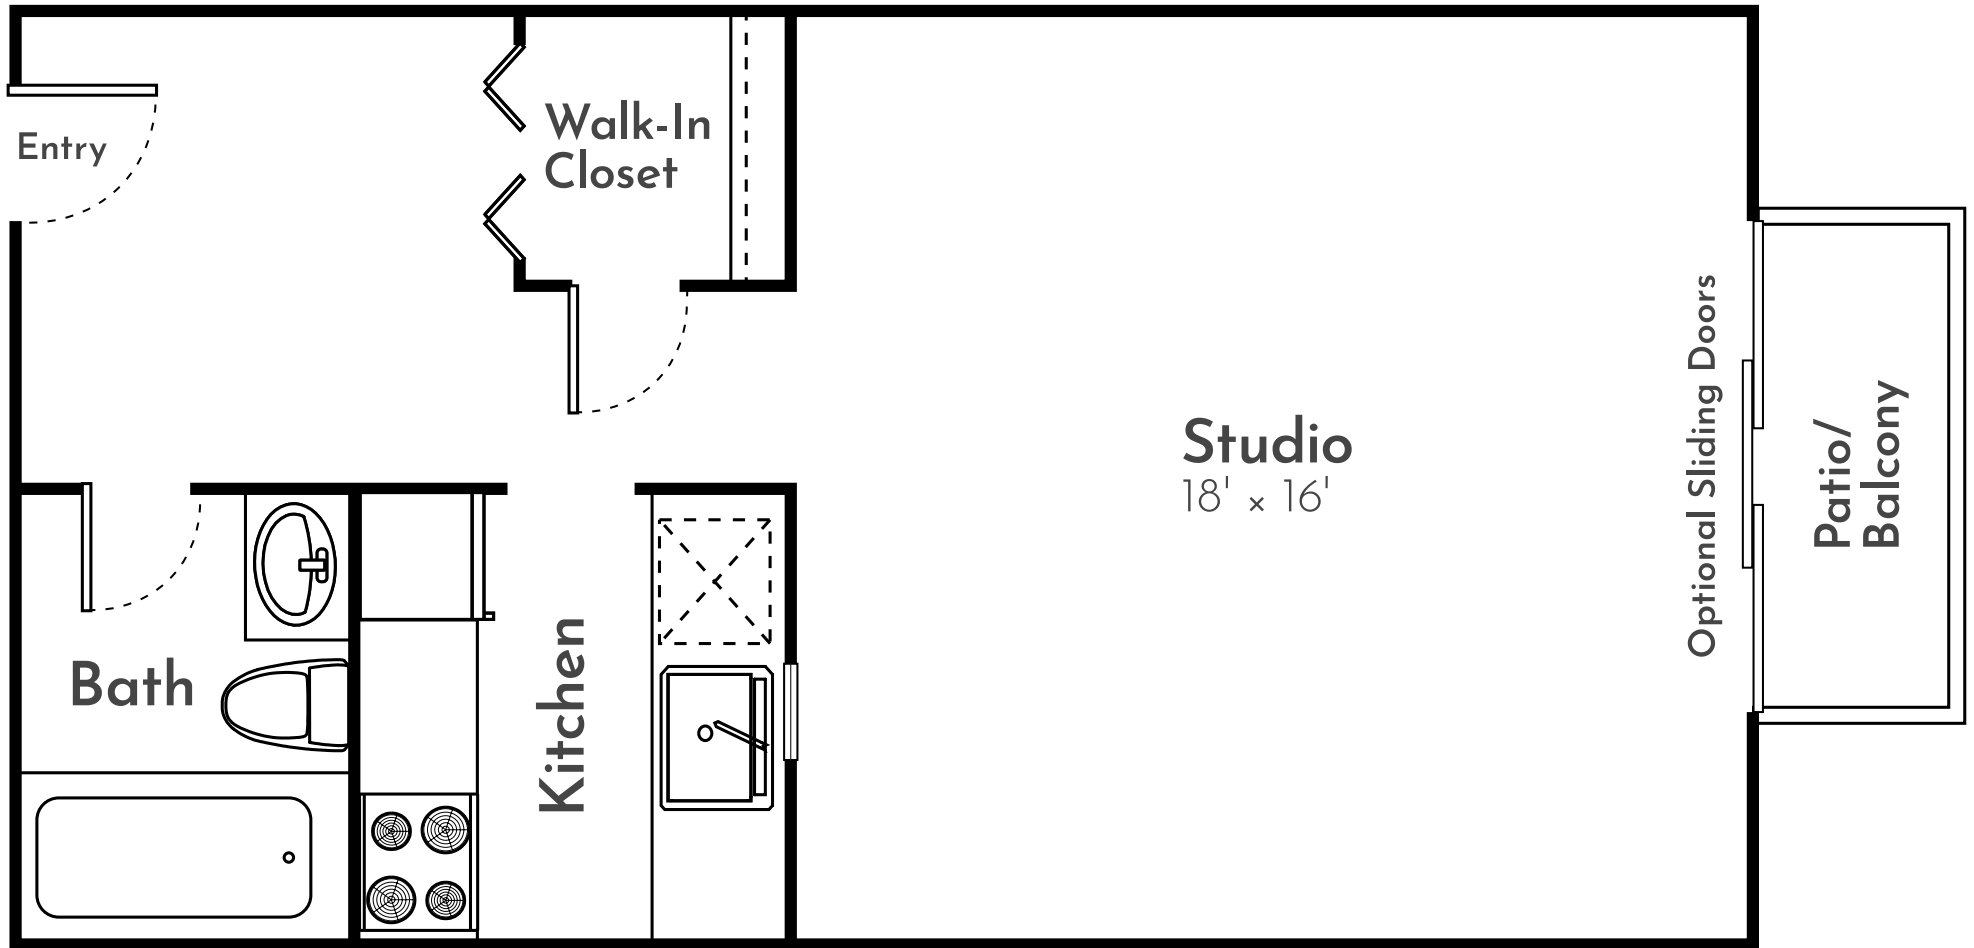

THE FERN

Studio | 1 Bath | 532 Sq. Ft.*

**Square footage calculations were based on basic plan dimensions and may vary from the actual square footage of specific as built apartments.*

4277 Stonebridge Road SW, Wyoming, MI 49519
(616) 538-4230 | LiveAtRamblewood.com