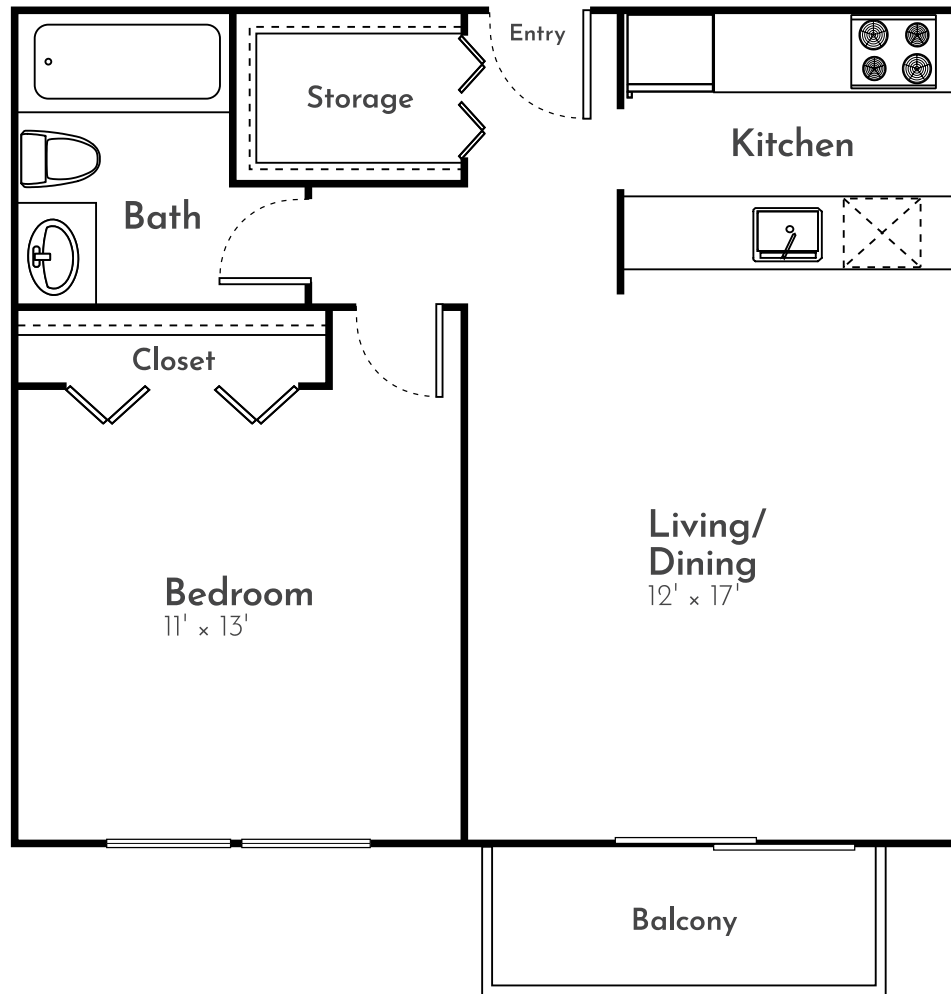

THE FINCH

1 Bed | 1 Bath | 607 Sq. Ft.*

**Square footage calculations were based on basic plan dimensions and may vary from the actual square footage of specific as built apartments.*

4277 Stonebridge Road SW, Wyoming, MI 49519
(616) 538-4230 | LiveAtRamblewood.com