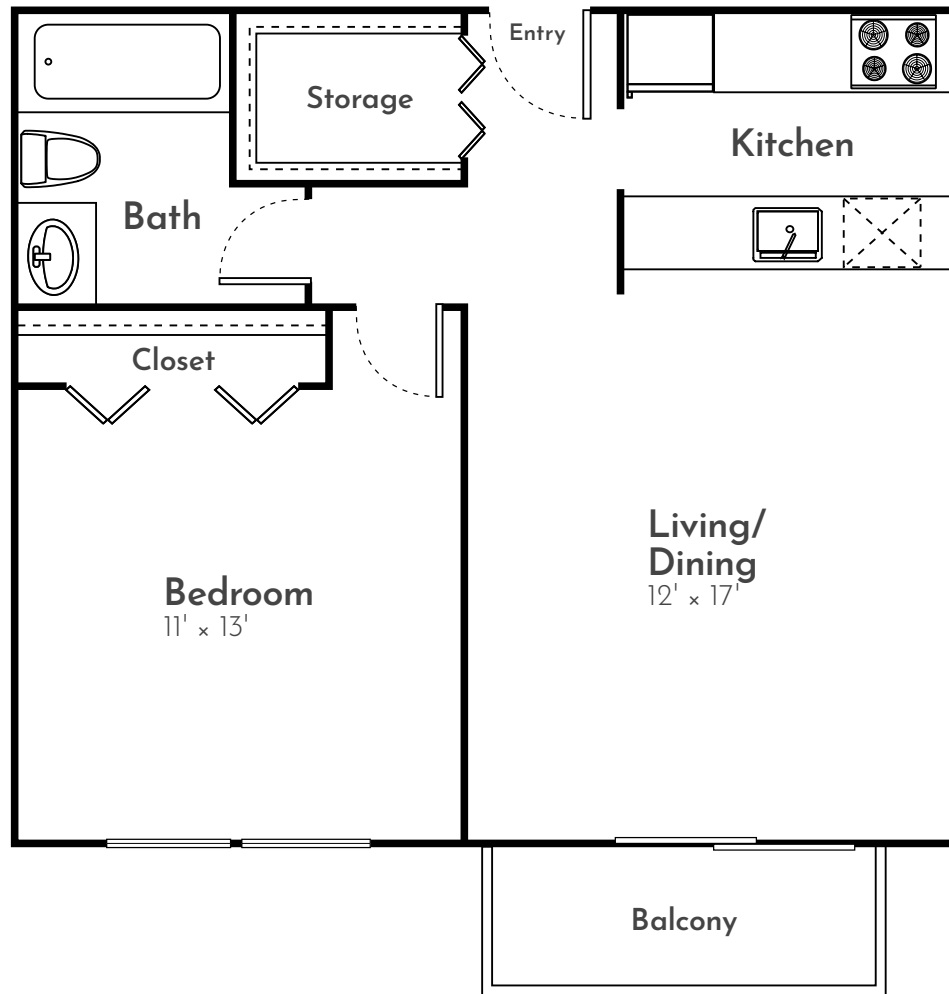

THE FINCH

1 Bed | 1 Bath | 607 Sq. Ft.*

**Square footage calculations were based on basic plan dimensions and may vary from the actual square footage of specific as built apartments.*

4277 Stonebridge Road SW, Wyoming, MI 49519
(616) 538-4230 | LiveAtRamblewood.com