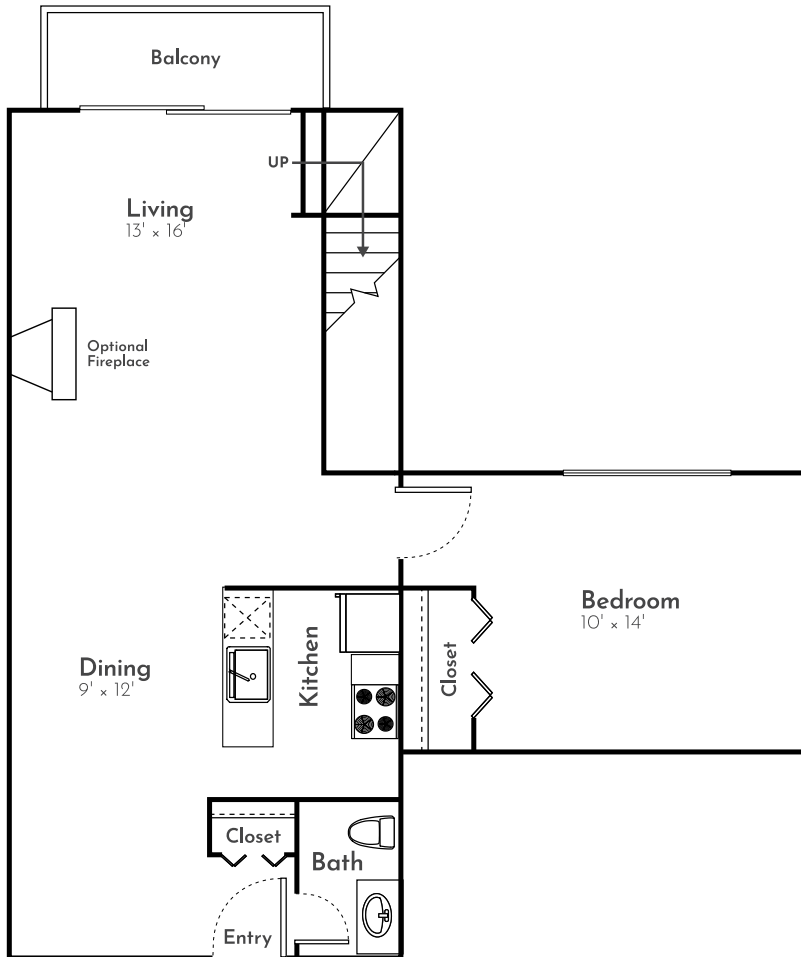

THE GROVE

3 Bed | 1.5 Bath | 1,346 Sq. Ft.*

Third Floor

Fourth Floor

**Square footage calculations were based on basic plan dimensions and may vary from the actual square footage of specific as built apartments.*