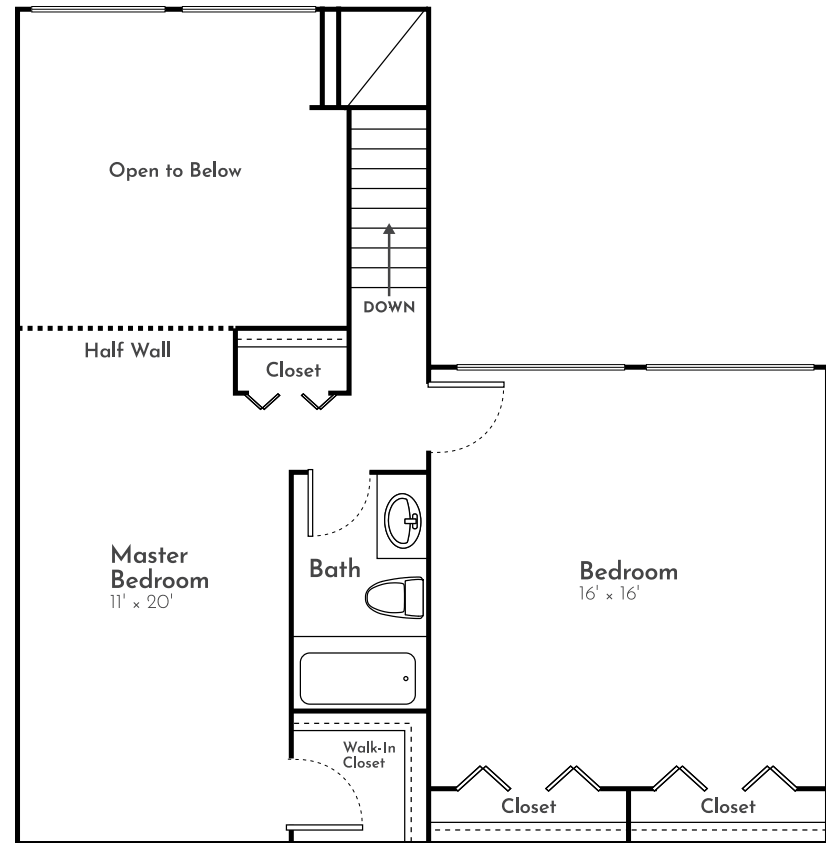

THE GROVE

3 Bed | 1.5 Bath | 1,346 Sq. Ft.*

Third Floor

Fourth Floor

**Square footage calculations were based on basic plan dimensions and may vary from the actual square footage of specific as built apartments.*