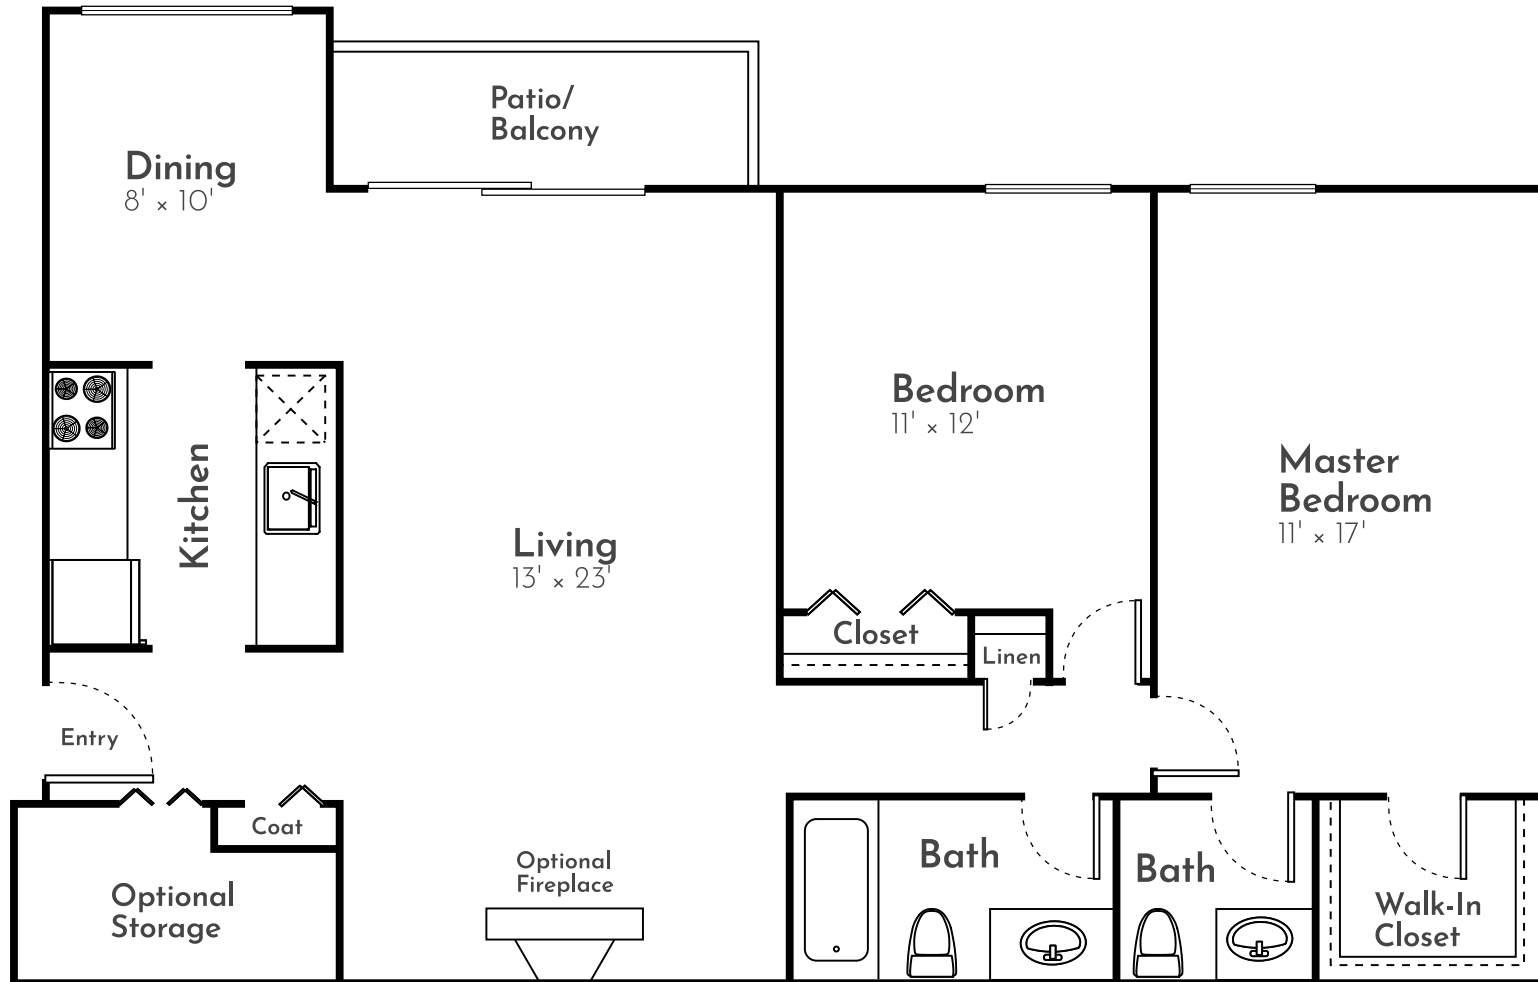

THE HICKORY

2 Bed | 1.5 Bath | 1,067 Sq. Ft.*

**Square footage calculations were based on basic plan dimensions and may vary from the actual square footage of specific as built apartments.*

4277 Stonebridge Road SW, Wyoming, MI 49519
(616) 538-4230 | LiveAtRamblewood.com