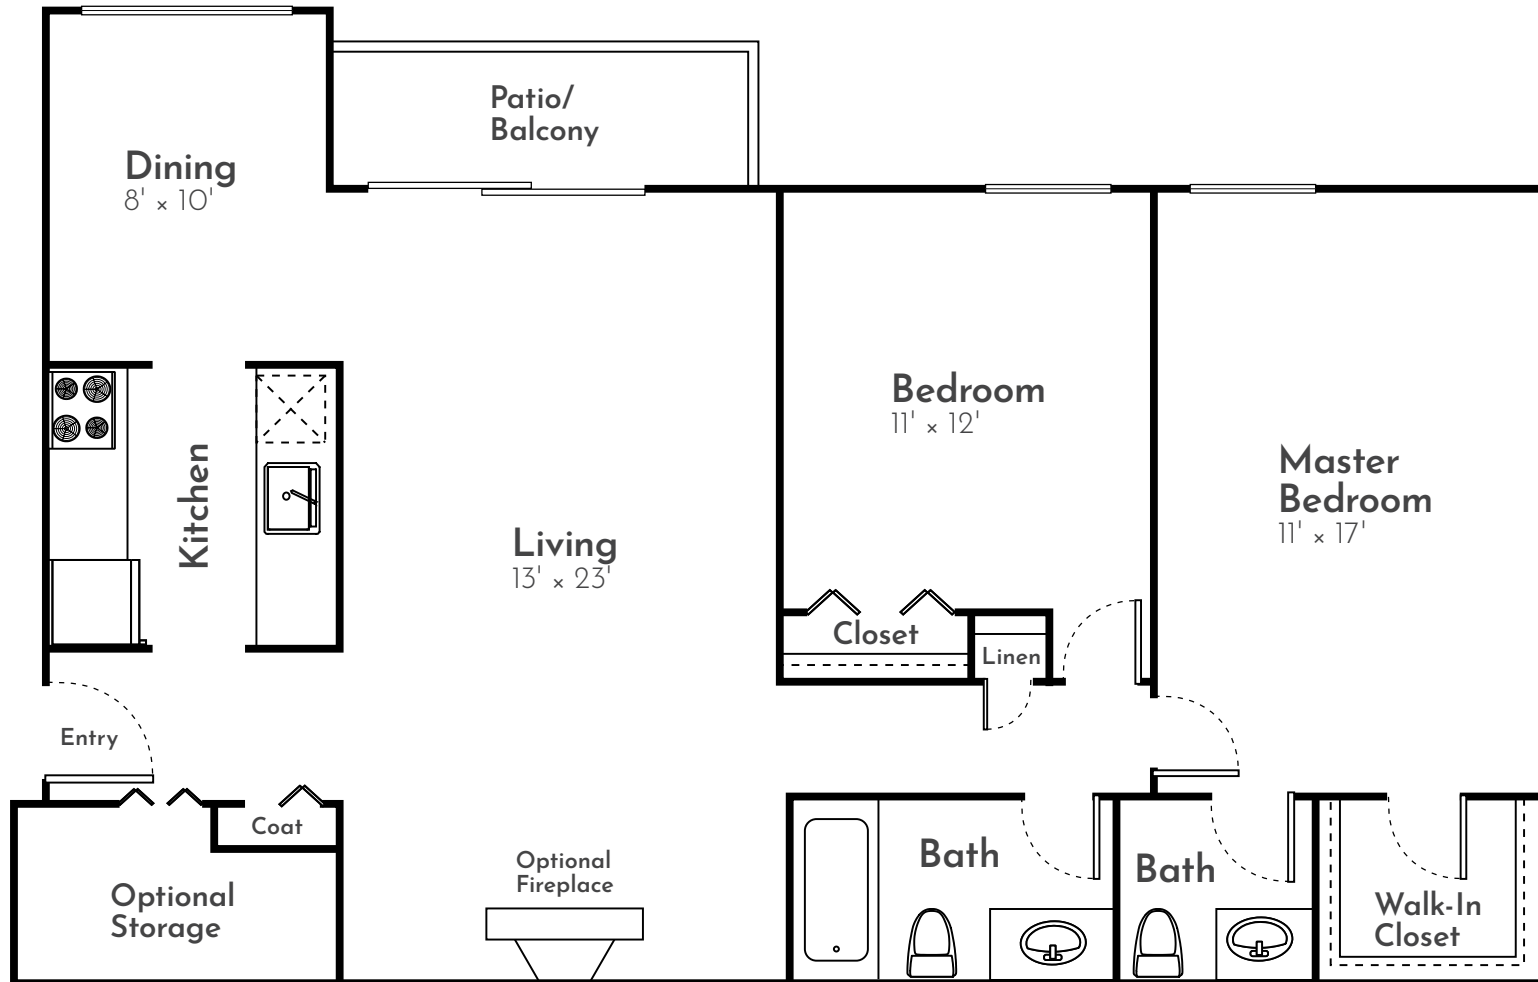

# THE HICKORY

2 Bed | 1.5 Bath | 1,067 Sq. Ft.\*

*\*Square footage calculations were based on basic plan dimensions and may vary from the actual square footage of specific as built apartments.*

4277 Stonebridge Road SW, Wyoming, MI 49519  
(616) 538-4230 | [LiveAtRamblewood.com](http://LiveAtRamblewood.com)