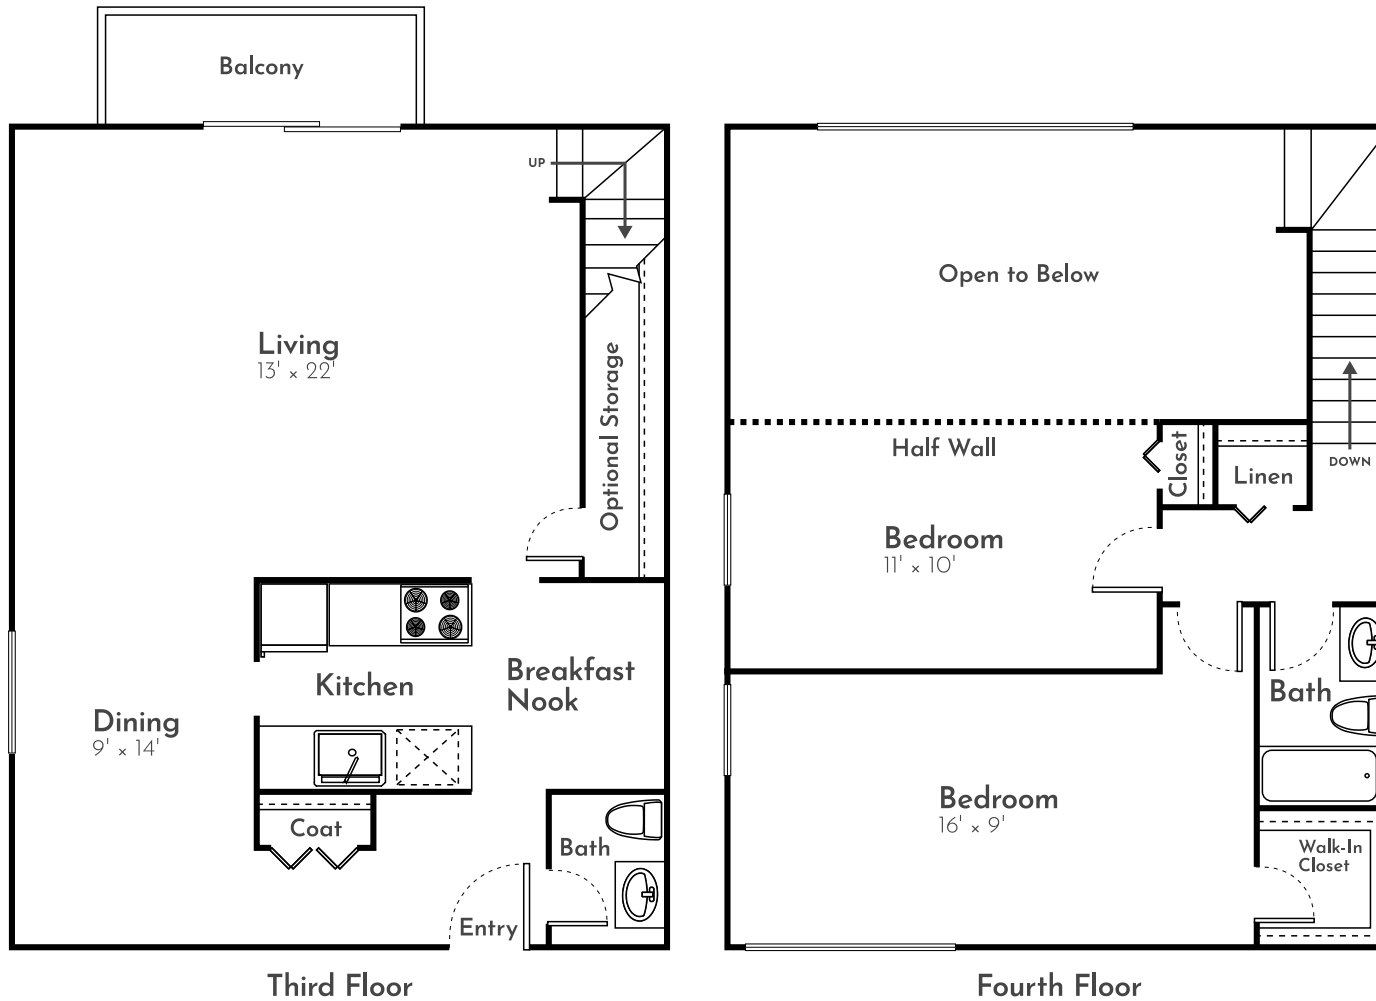

THE JUNIPER

2 Bed | 1.5 Bath | 1,183 Sq. Ft.*

*Square footage calculations were based on basic plan dimensions and may vary from the actual square footage of specific as built apartments.

4277 Stonebridge Road SW, Wyoming, MI 49519
(616) 538-4230 | LiveAtRamblewood.com