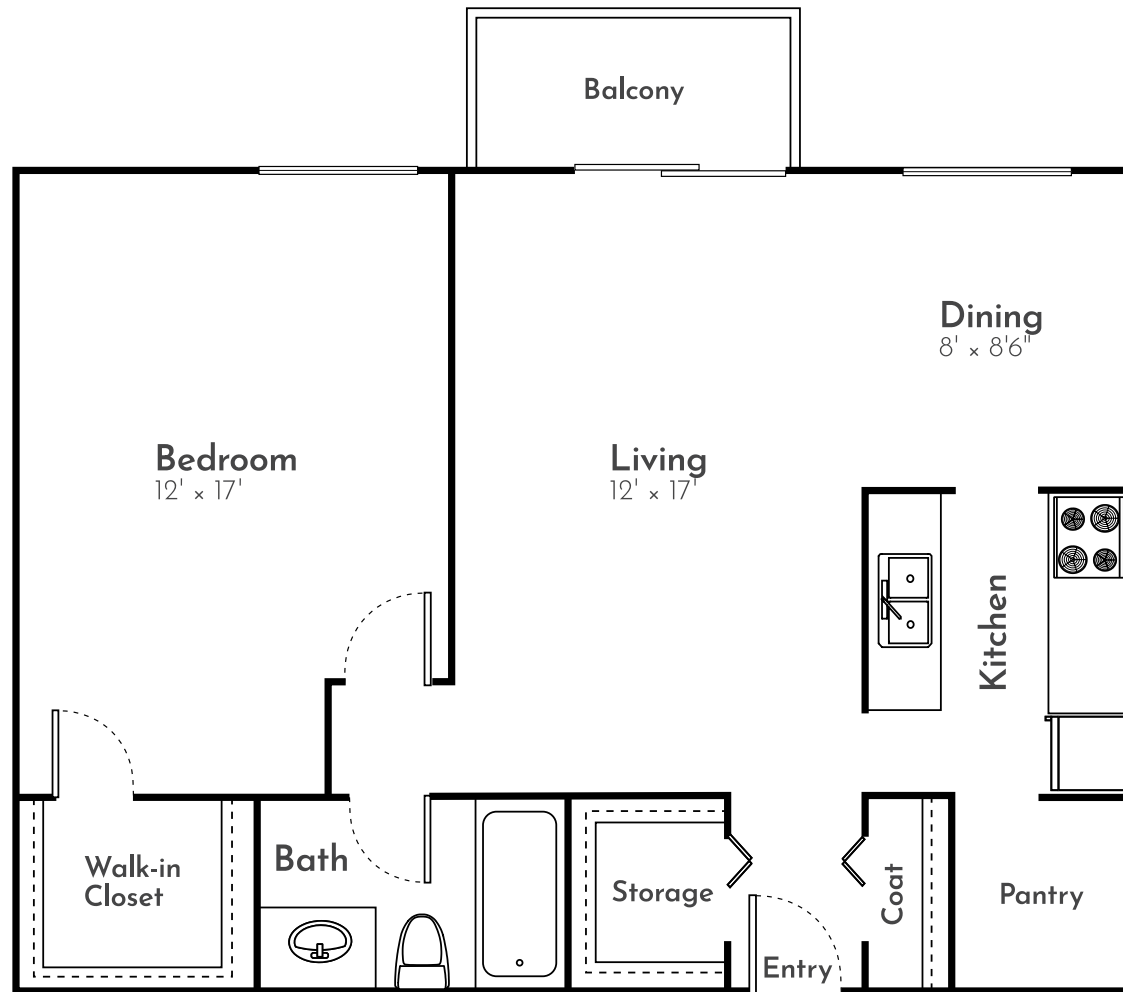

THE KNIGHTENGALE

1 Bed | 1 Bath | 783 Sq. Ft.*

**Square footage calculations were based on basic plan dimensions and may vary from the actual square footage of specific as built apartments.*

4277 Stonebridge Road SW, Wyoming, MI 49519
(616) 538-4230 | LiveAtRamblewood.com