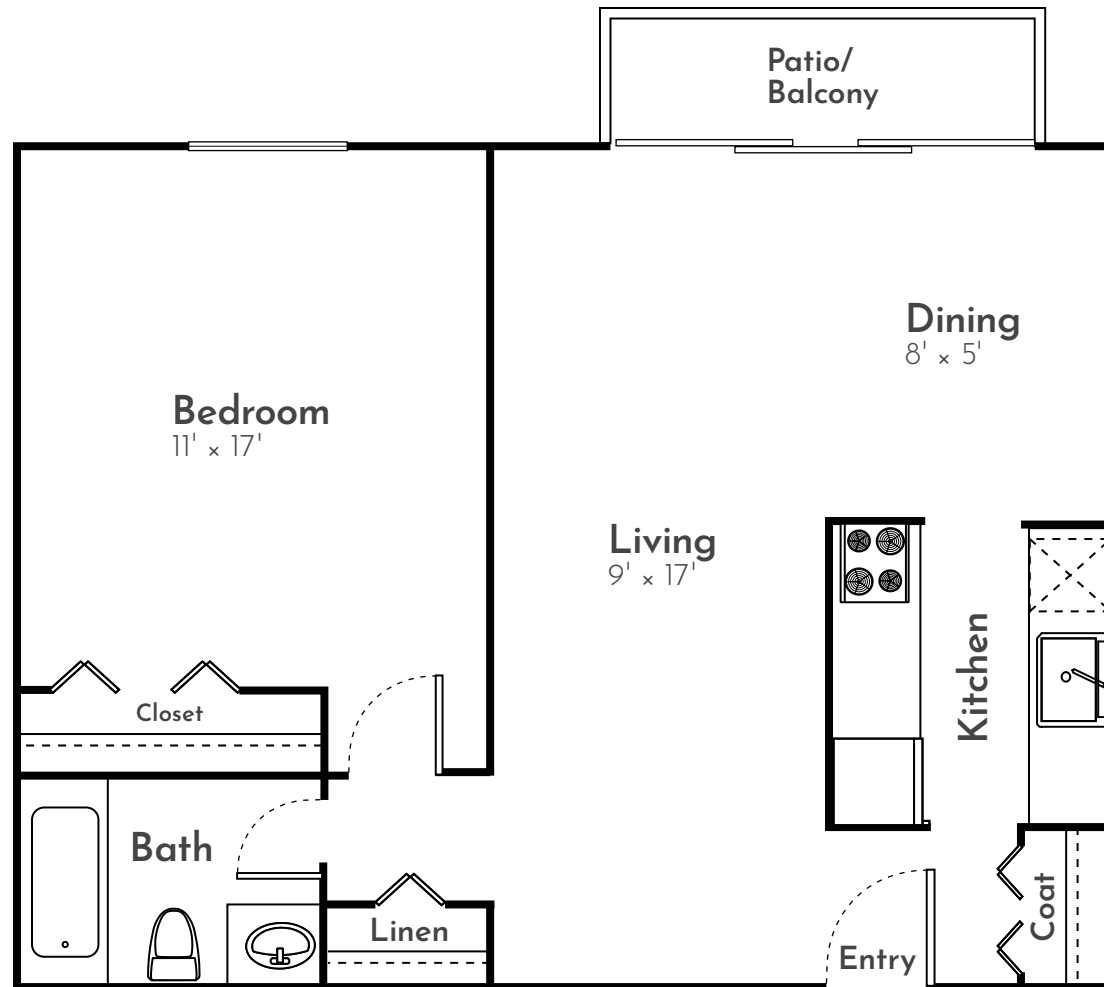

THE LOON

1 Bed | 1 Bath | 738 Sq. Ft.*

**Square footage calculations were based on basic plan dimensions and may vary from the actual square footage of specific as built apartments.*

4277 Stonebridge Road SW, Wyoming, MI 49519
(616) 538-4230 | LiveAtRamblewood.com