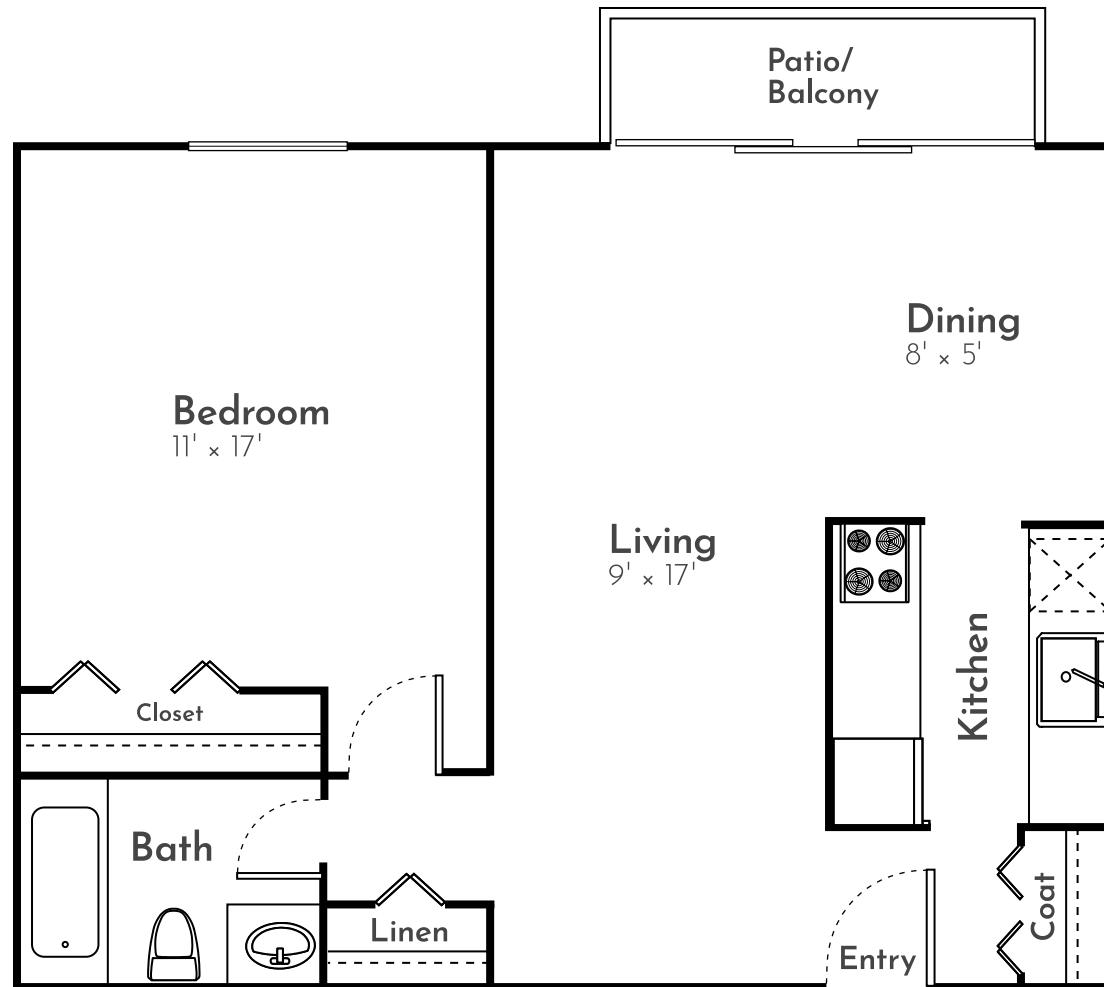

THE LOON

1 Bed | 1 Bath | 738 Sq. Ft.*

**Square footage calculations were based on basic plan dimensions and may vary from the actual square footage of specific as built apartments.*

4277 Stonebridge Road SW, Wyoming, MI 49519
(616) 538-4230 | LiveAtRamblewood.com