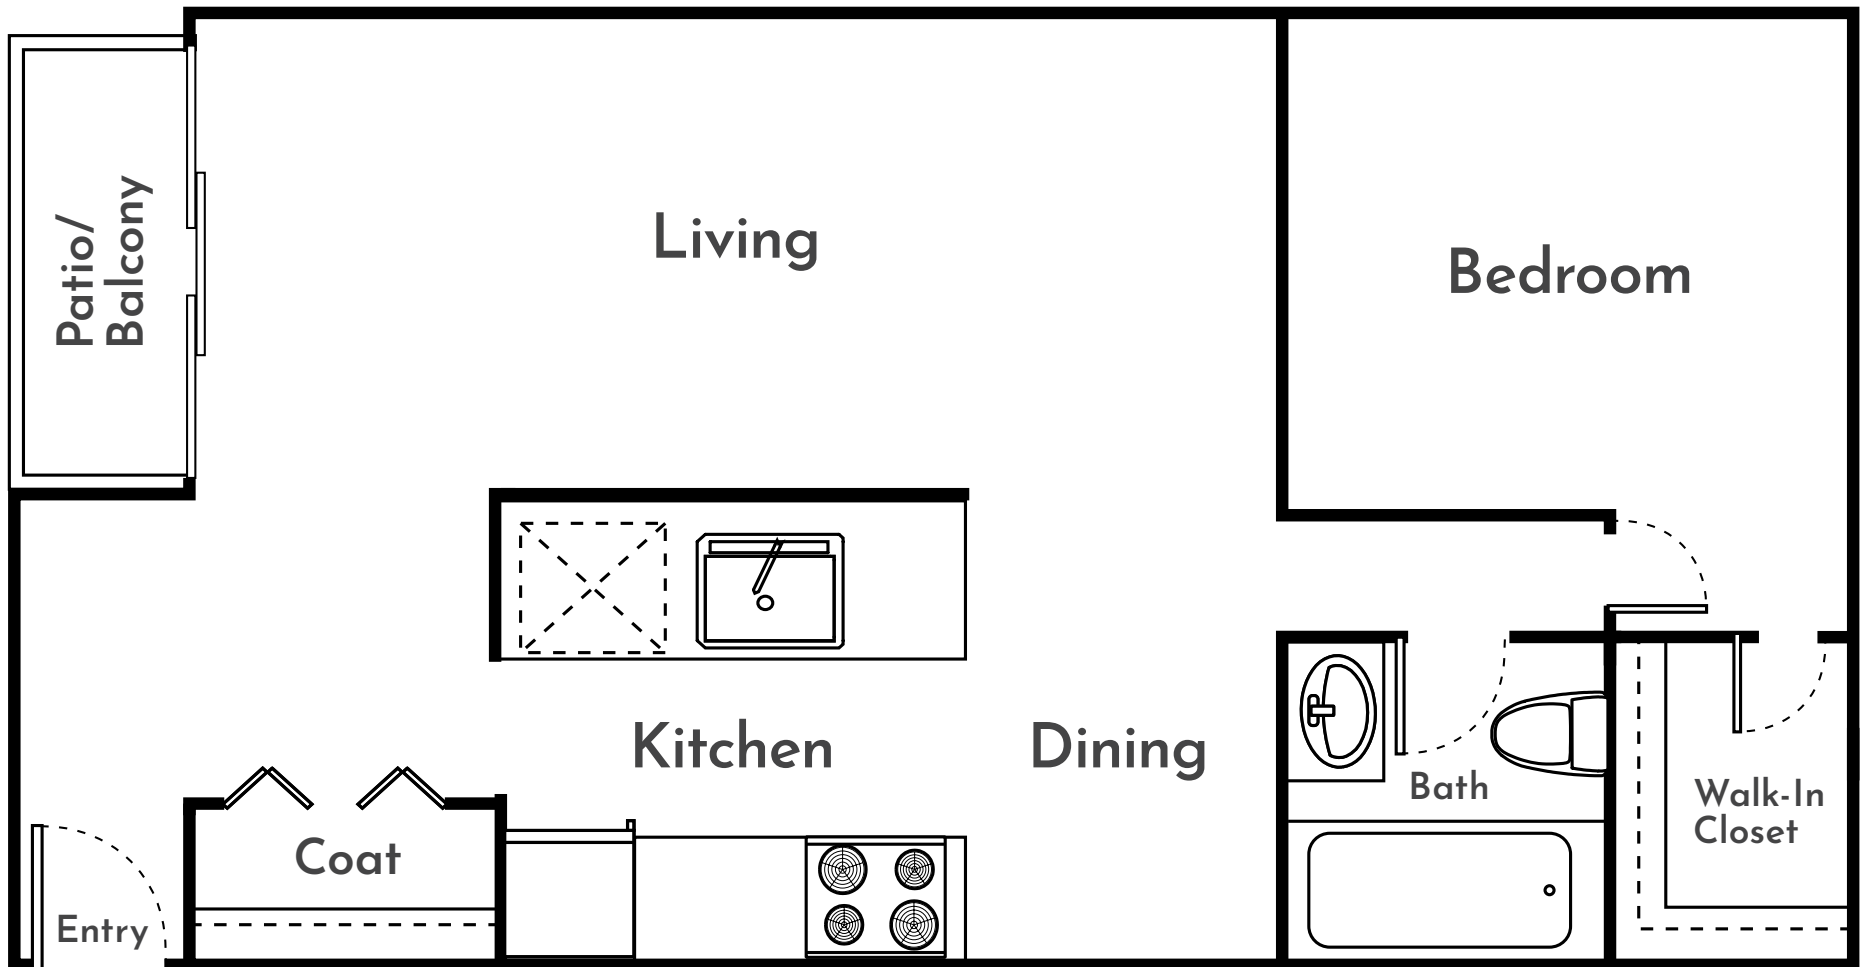

THE QUAIL

1 Bed | 1 Bath | 732 Sq. Ft.*

**Square footage calculations were based on basic plan dimensions and may vary from the actual square footage of specific as built apartments.*

4277 Stonebridge Road SW, Wyoming, MI 49519
(616) 538-4230 | LiveAtRamblewood.com