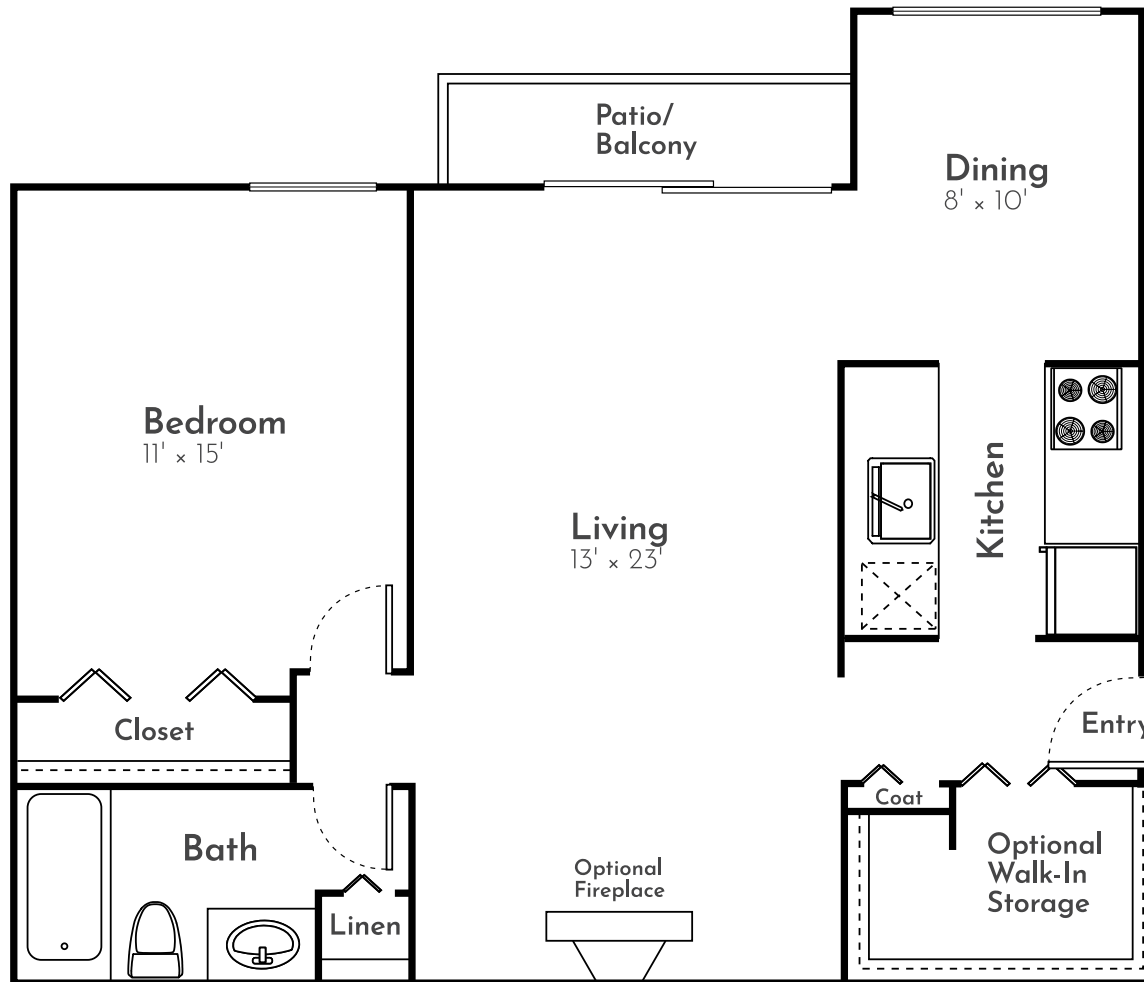

# THE ROBIN

1 Bed | 1 Bath | 732 Sq. Ft.\*

*\*Square footage calculations were based on basic plan dimensions and may vary from the actual square footage of specific as built apartments.*

4277 Stonebridge Road SW, Wyoming, MI 49519  
(616) 538-4230 | [LiveAtRamblewood.com](http://LiveAtRamblewood.com)