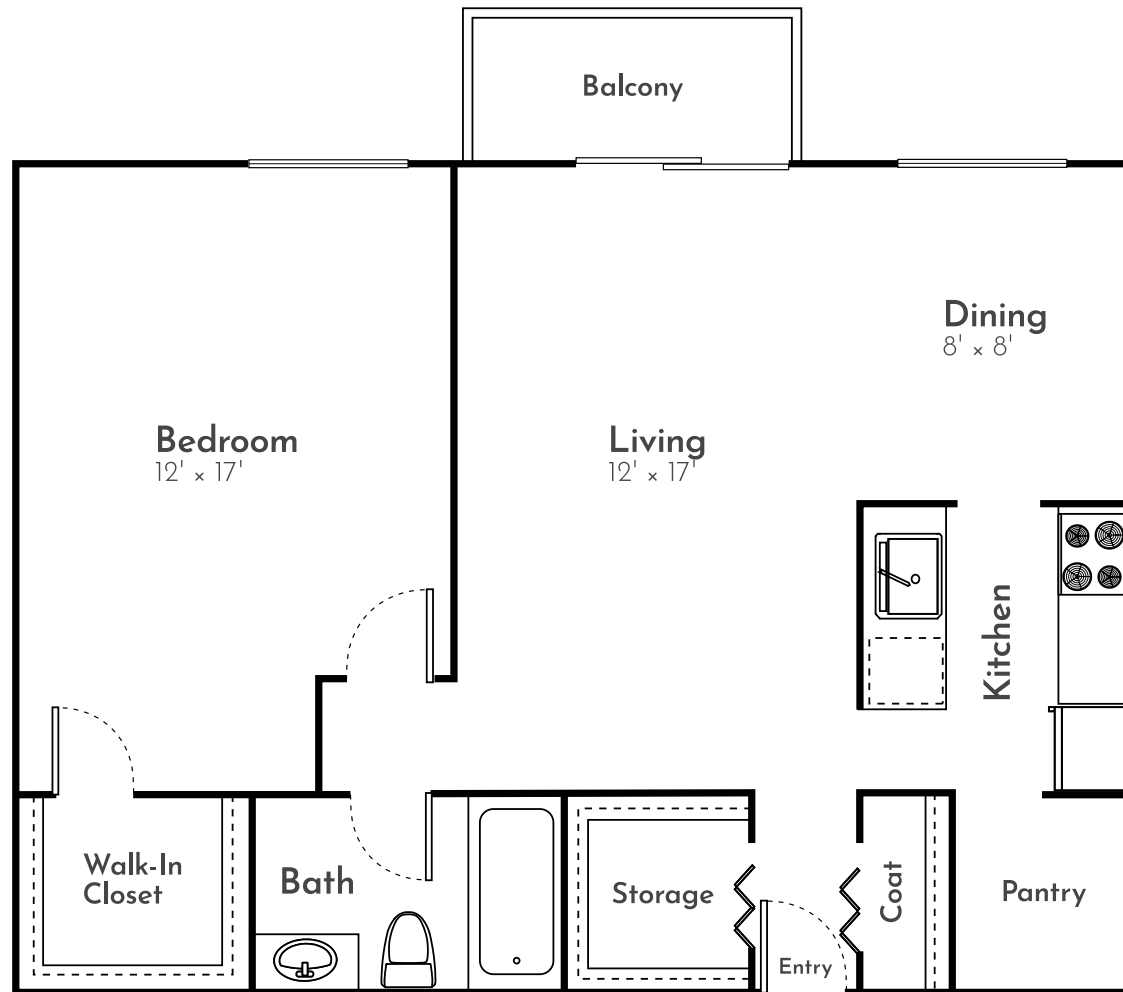

THE SPARROW

1 Bed | 1 Bath | 738 Sq. Ft.*

**Square footage calculations were based on basic plan dimensions and may vary from the actual square footage of specific as built apartments.*

4277 Stonebridge Road SW, Wyoming, MI 49519
(616) 538-4230 | LiveAtRamblewood.com