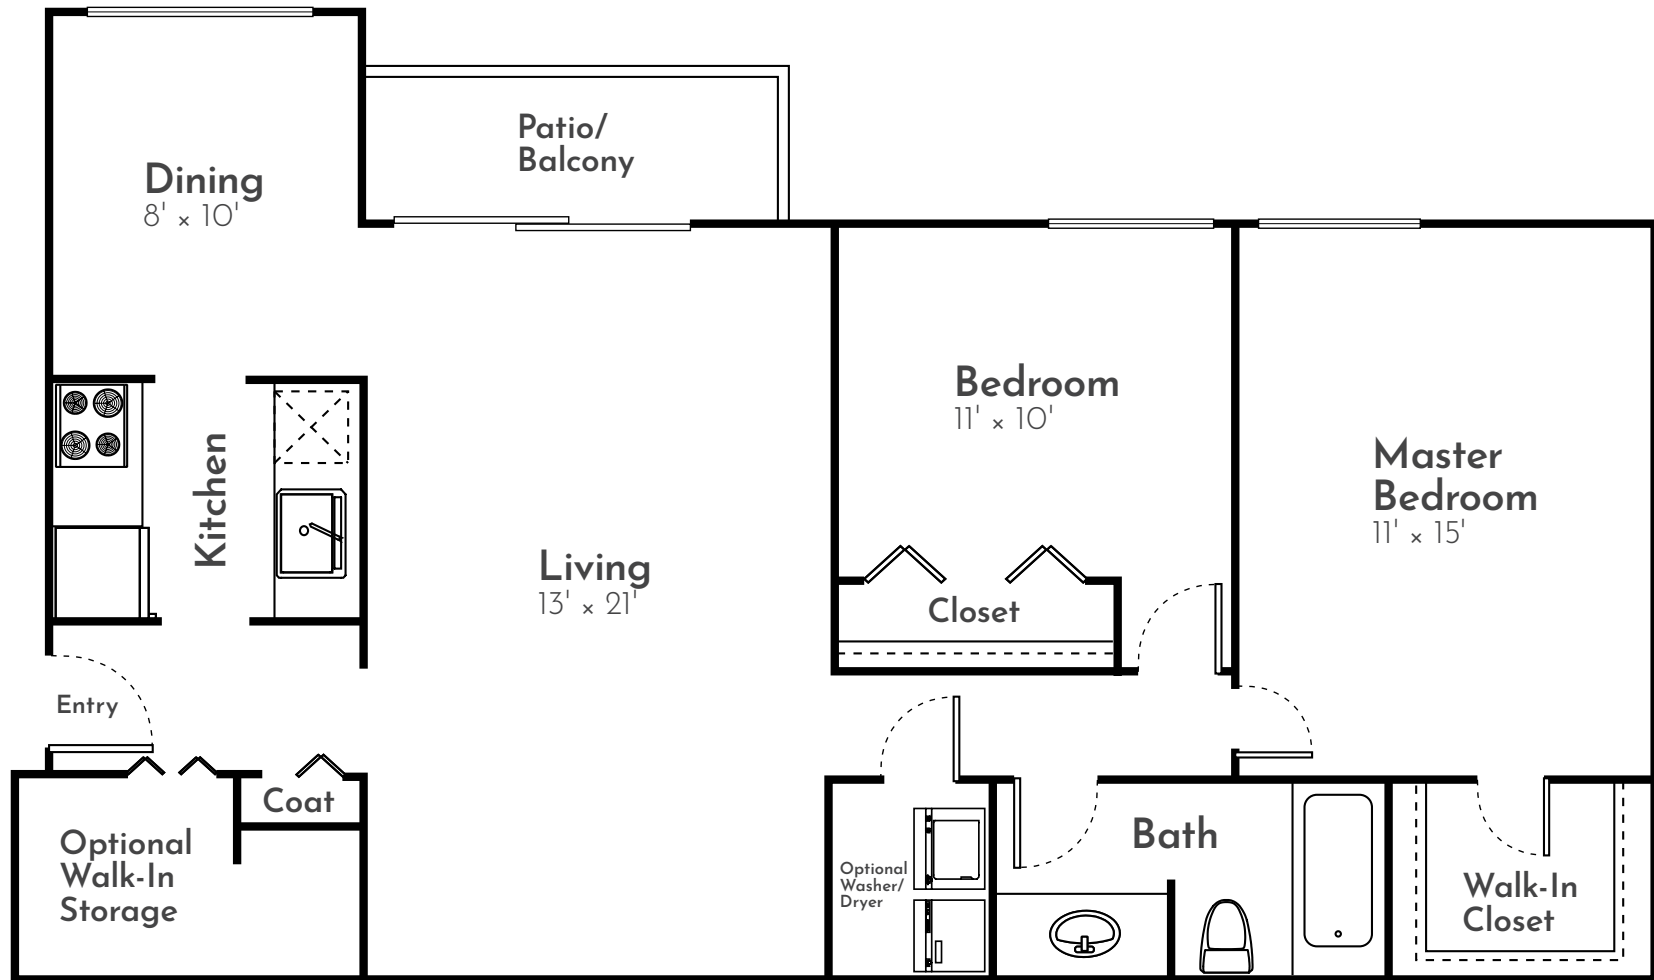

# THE SPRUCE

2 Bed | 1 Bath | 970 Sq. Ft.\*

*\*Square footage calculations were based on basic plan dimensions and may vary from the actual square footage of specific as built apartments.*

4277 Stonebridge Road SW, Wyoming, MI 49519  
(616) 538-4230 | [LiveAtRamblewood.com](http://LiveAtRamblewood.com)