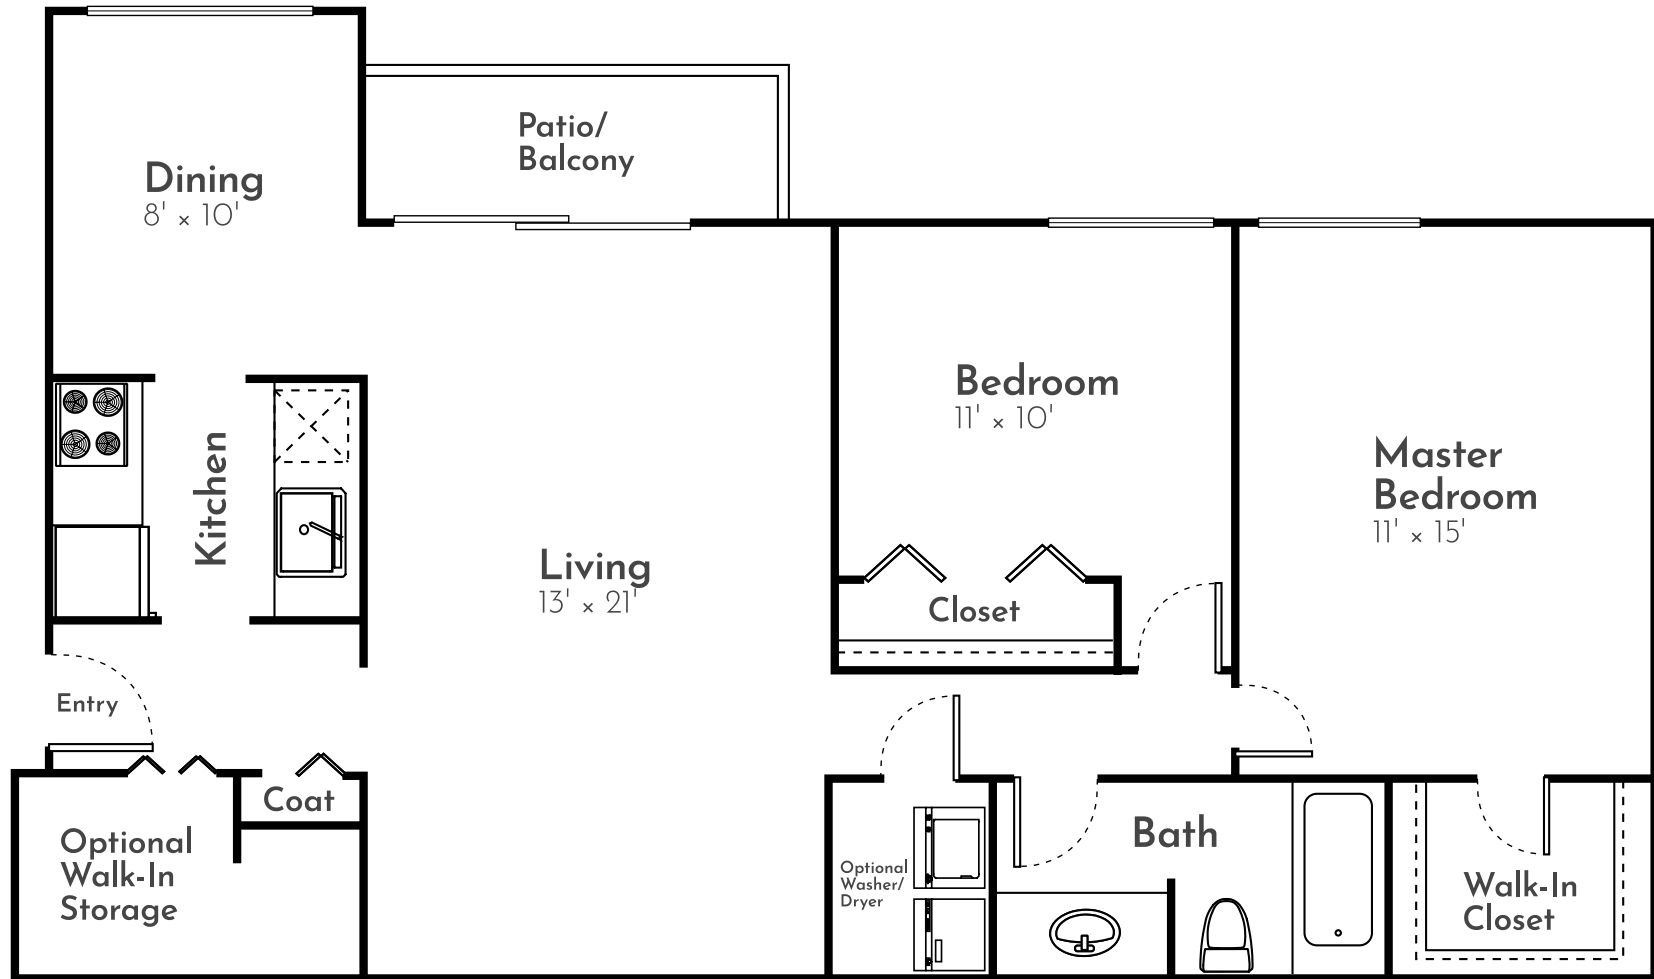

# THE SPRUCE

2 Bed | 1 Bath | 970 Sq. Ft.\*

*\*Square footage calculations were based on basic plan dimensions and may vary from the actual square footage of specific as built apartments.*

4277 Stonebridge Road SW, Wyoming, MI 49519  
(616) 538-4230 | [LiveAtRamblewood.com](http://LiveAtRamblewood.com)