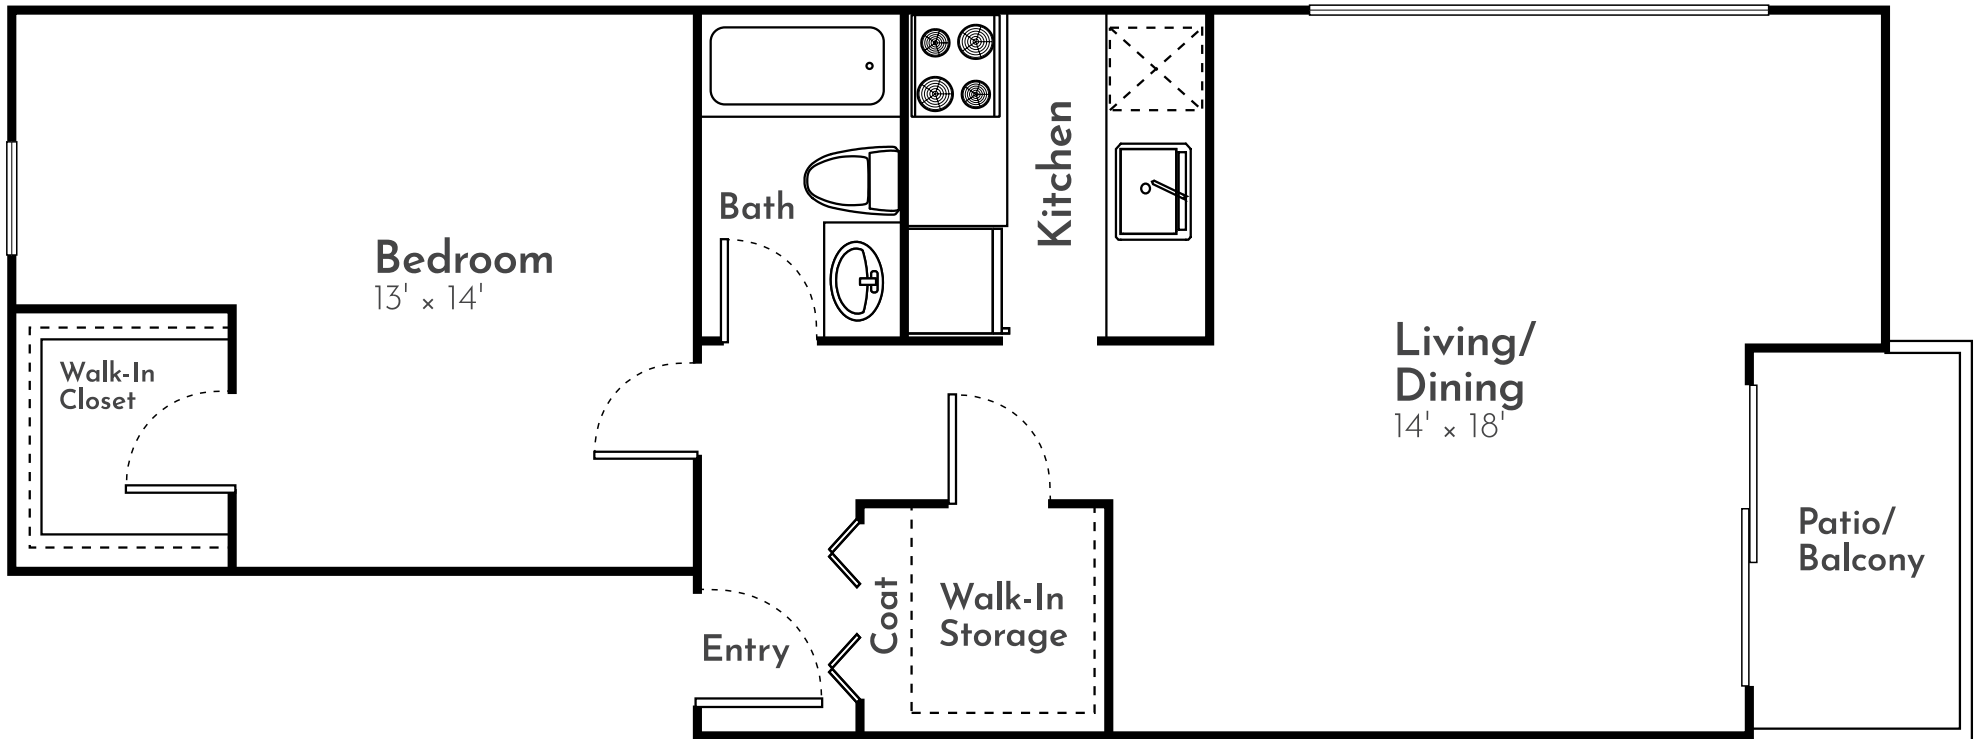

THE STARLING

1 Bed | 1 Bath | 791 Sq. Ft.*

**Square footage calculations were based on basic plan dimensions and may vary from the actual square footage of specific as built apartments.*

4277 Stonebridge Road SW, Wyoming, MI 49519
(616) 538-4230 | LiveAtRamblewood.com