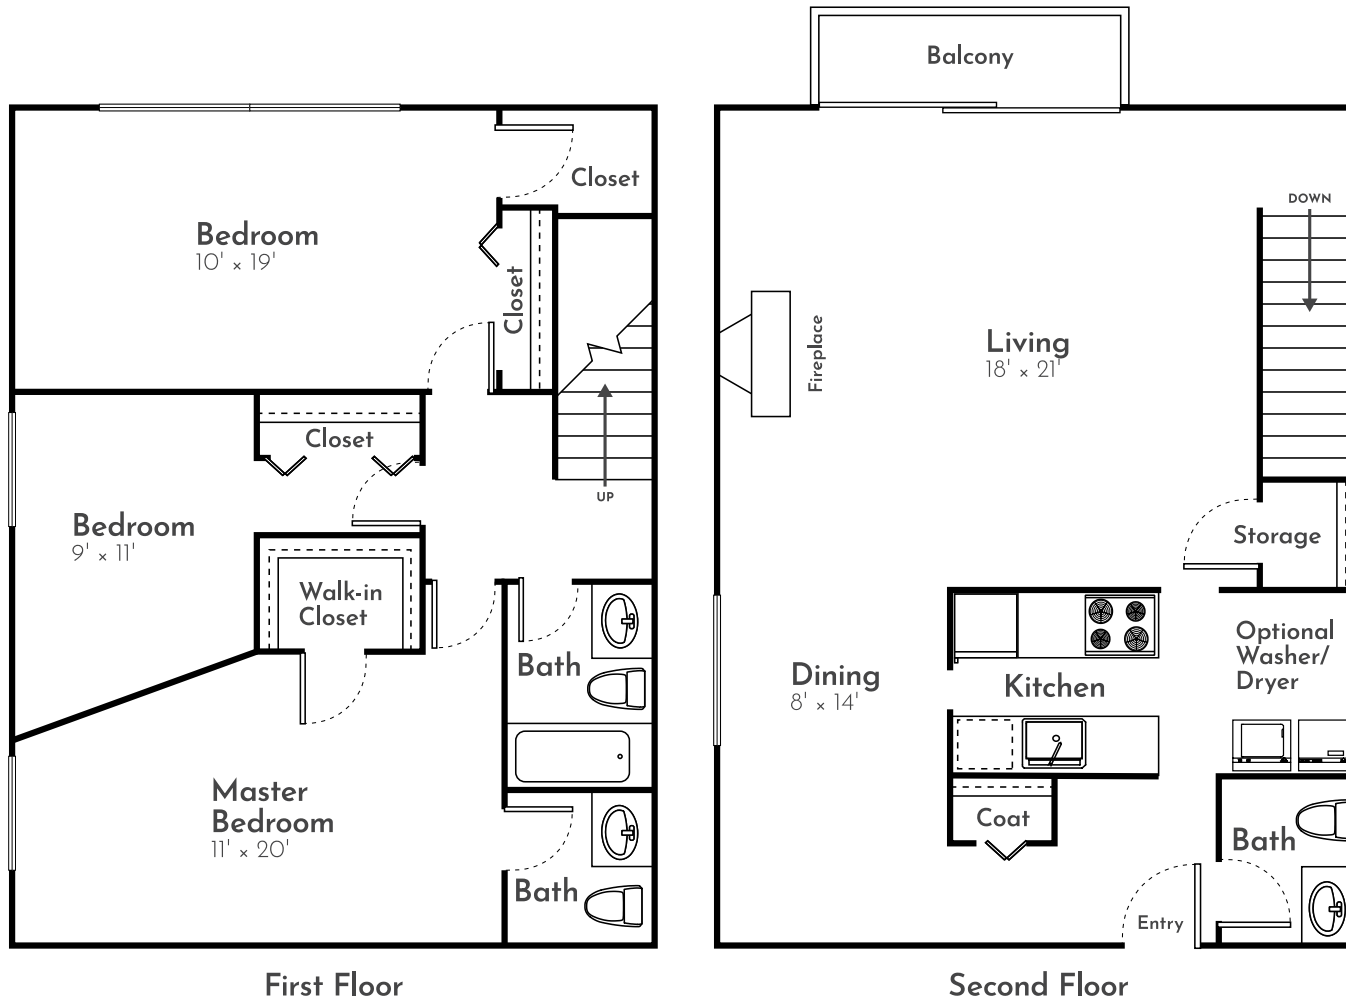

# THE VALLEY

3 Bed | 1 Full, 2 Half Bath | 1,616 Sq. Ft.\*

\*Square footage calculations were based on basic plan dimensions and may vary from the actual square footage of specific as built apartments.

4277 Stonebridge Road SW, Wyoming, MI 49519  
(616) 538-4230 | LiveAtRamblewood.com