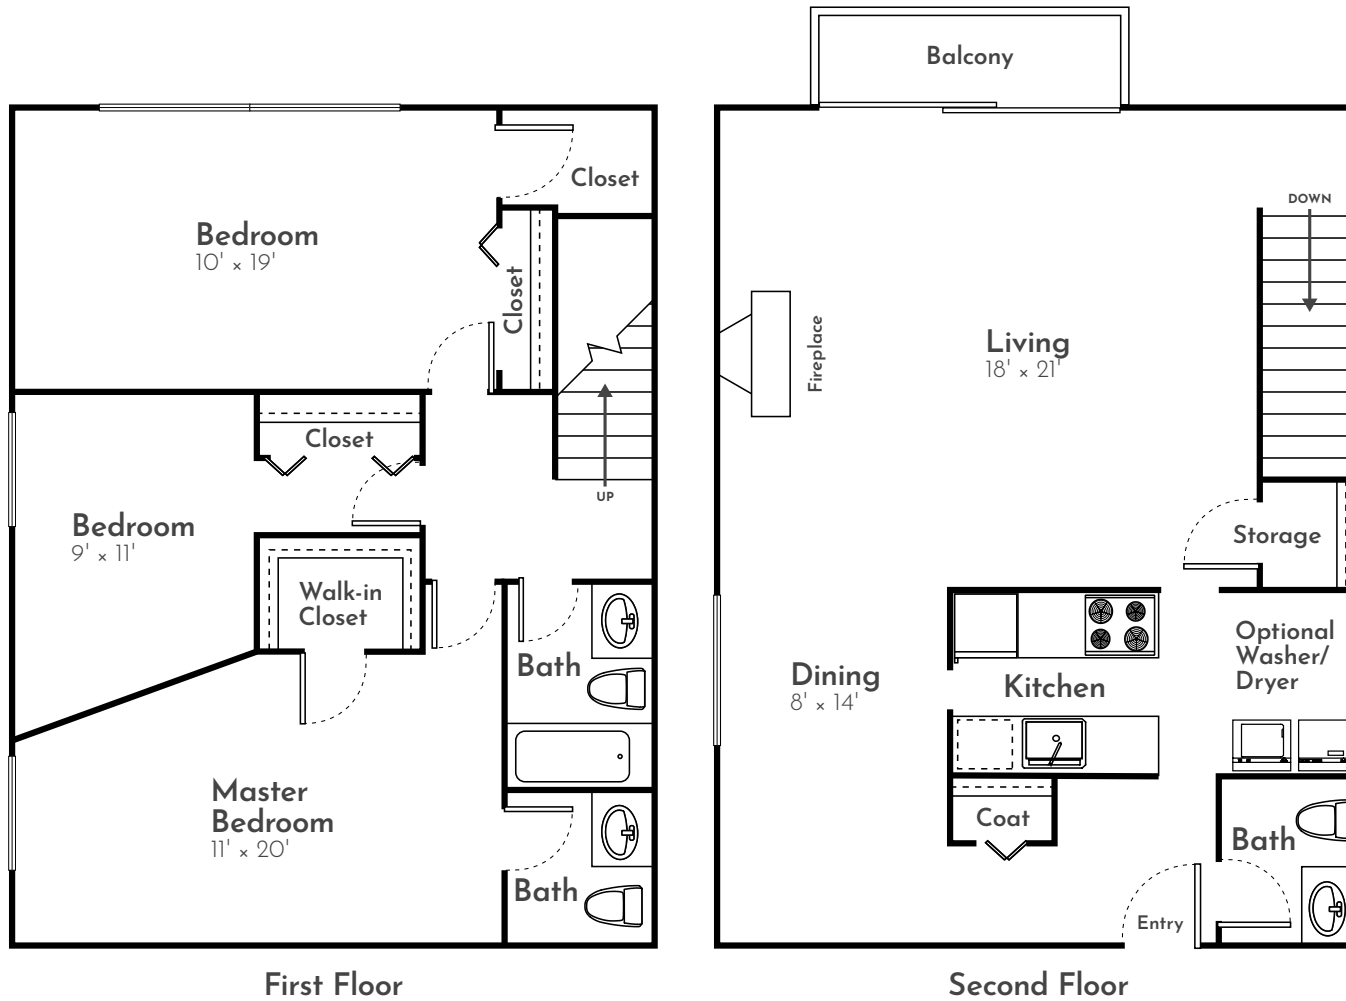

THE VALLEY

3 Bed | 1 Full, 2 Half Bath | 1,616 Sq. Ft.*

*Square footage calculations were based on basic plan dimensions and may vary from the actual square footage of specific as built apartments.

4277 Stonebridge Road SW, Wyoming, MI 49519
(616) 538-4230 | LiveAtRamblewood.com