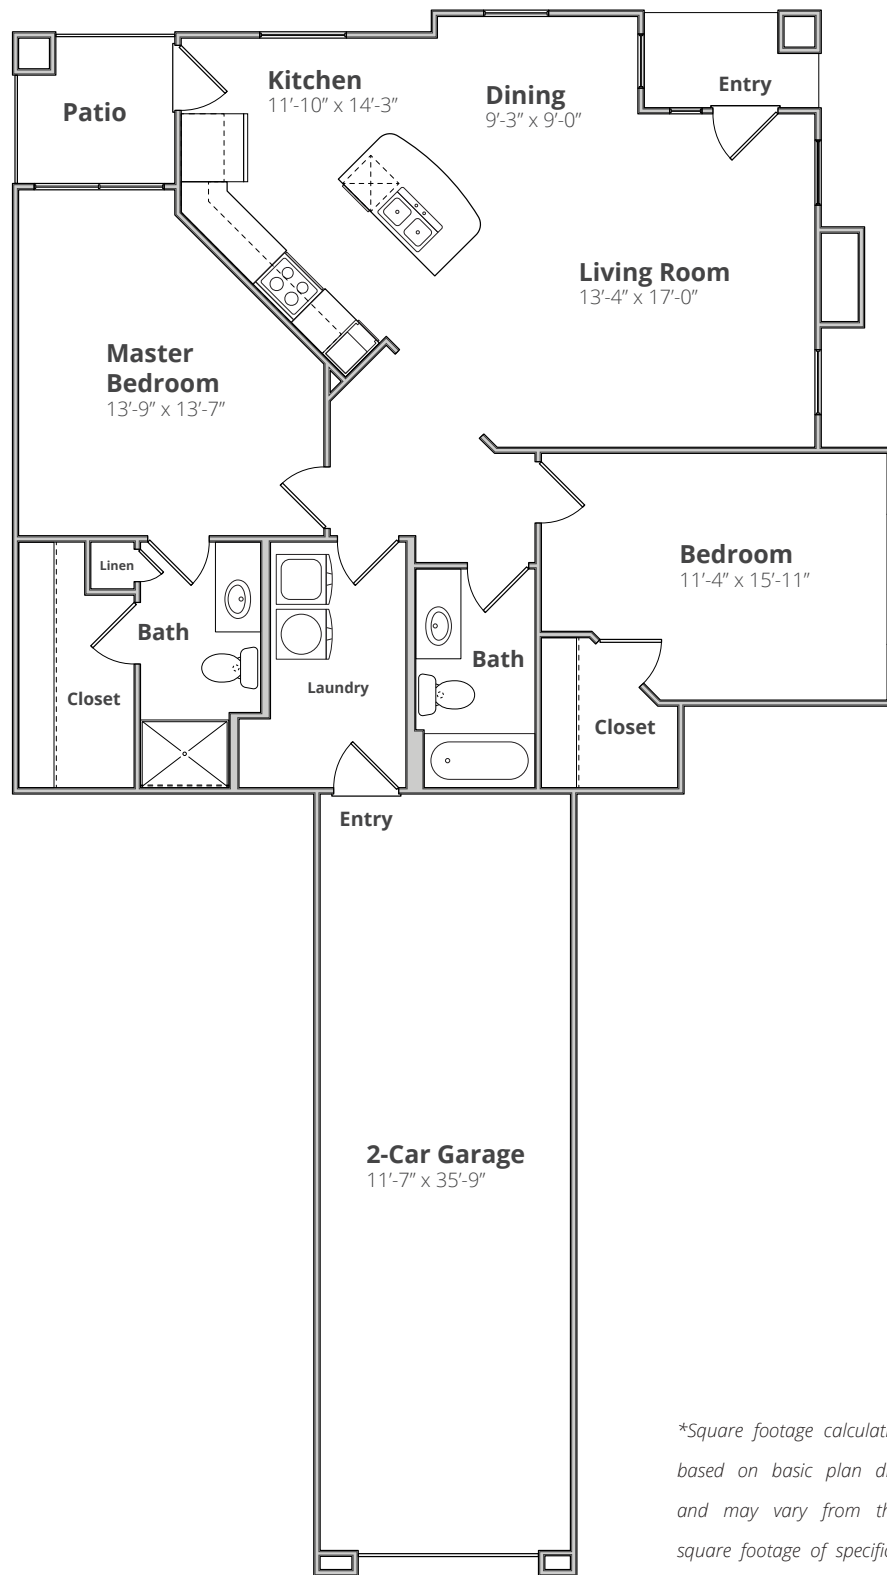

## The Blackburn

2 Bedroom  
2 Bath  
1,308 Sq. Ft.\*

*\*Square footage calculations were based on basic plan dimensions and may vary from the actual square footage of specific as built apartments.*