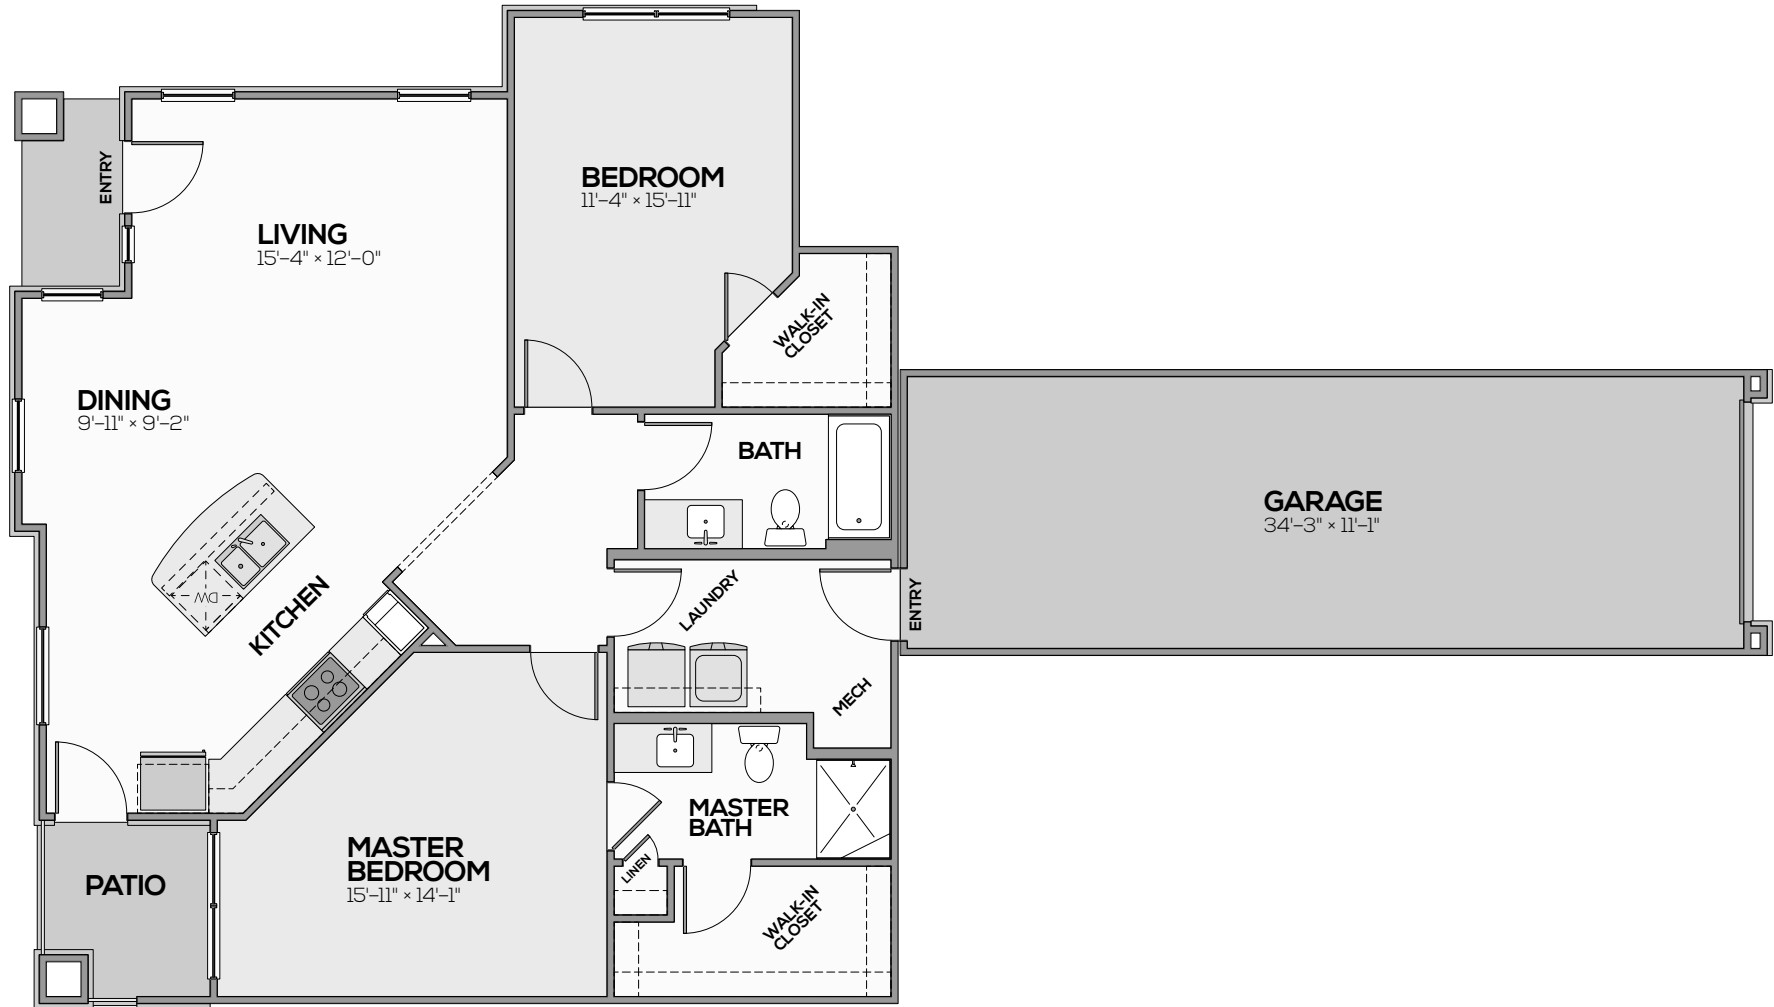

THE BLACKBURN

2 Bed | 2 Bath | 1,308 Sq. Ft.*

**Square footage calculations were based on basic plan dimensions and may vary from the actual square footage of specific as built apartments.*

5985 Cascade Ridge SE, Grand Rapids, MI 49546
(616) 285-8880 | LiveAtRidges.com