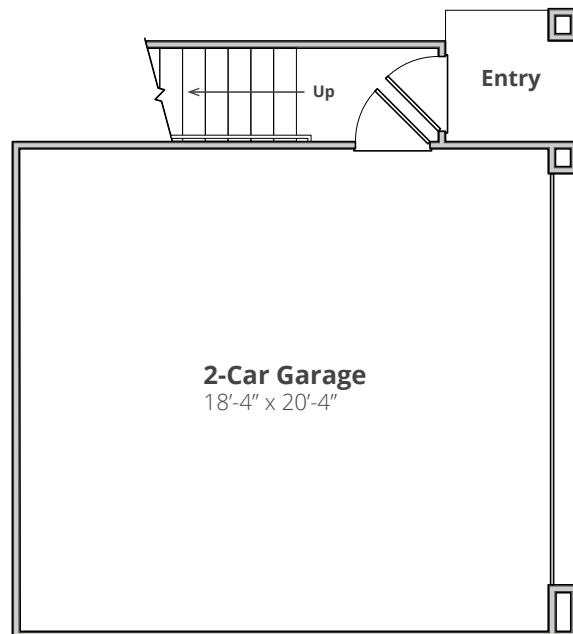

The Elbrus

2 Bedroom
2 Bath
1,330 Sq. Ft.*

**Square footage calculations were based on basic plan dimensions and may vary from the actual square footage of specific as built apartments.*