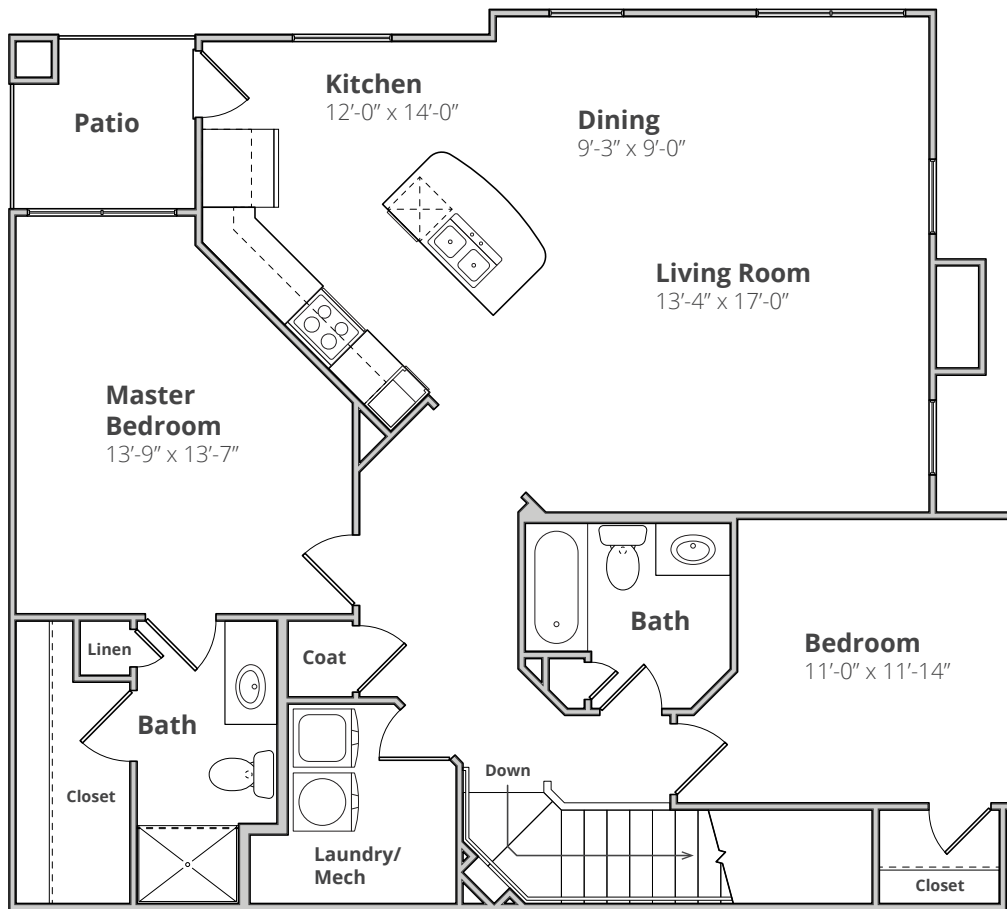

The Elbrus

2 Bedroom
2 Bath
1,330 Sq. Ft.*

**Square footage calculations were based on basic plan dimensions and may vary from the actual square footage of specific as built apartments.*