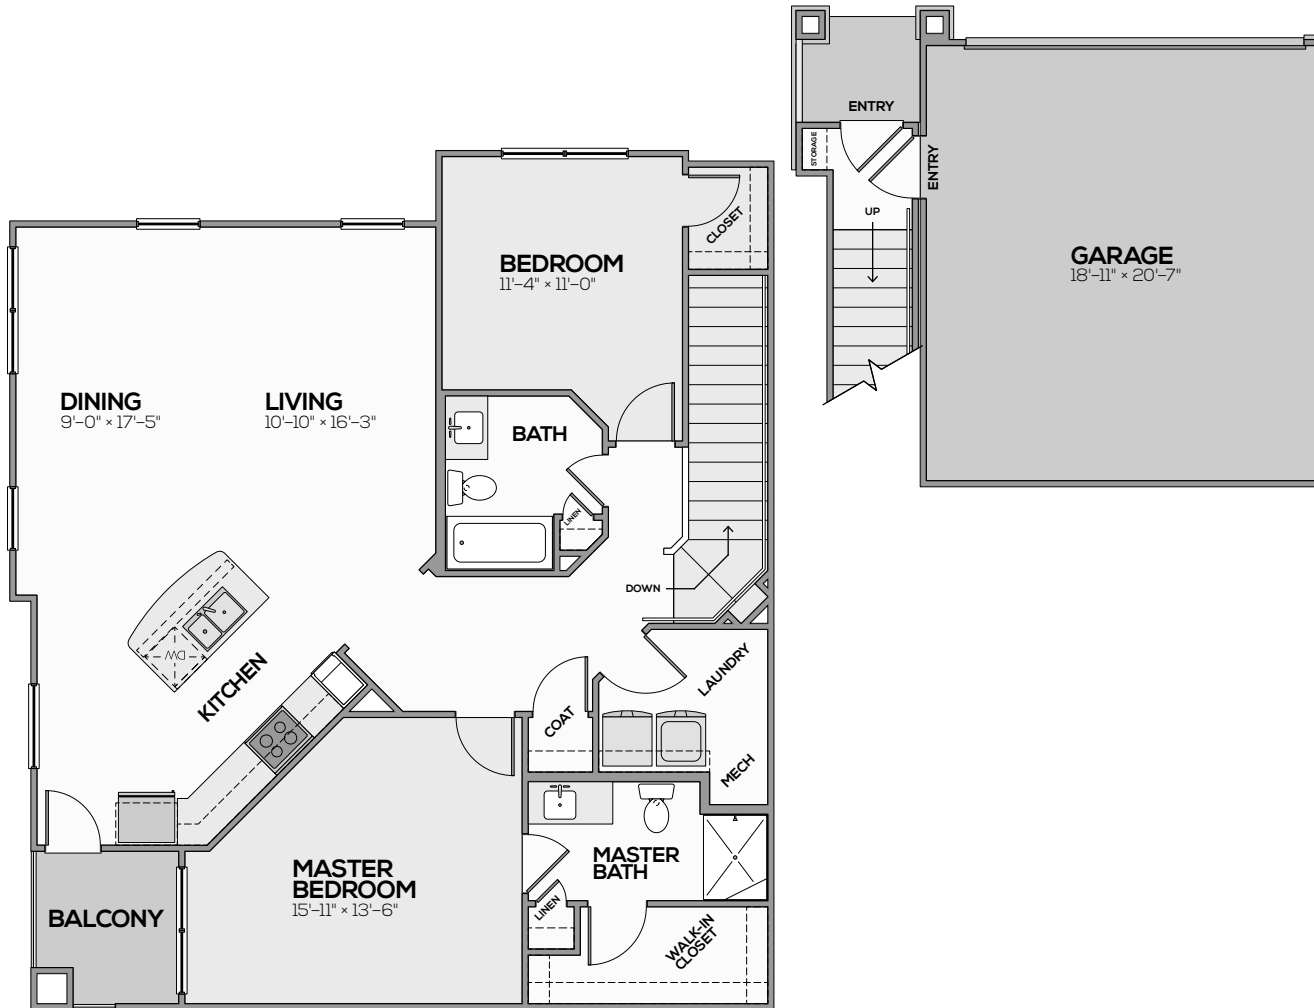

THE ELBRUS

2 Bed | 2 Bath | 1,330 Sq. Ft.*

**Square footage calculations were based on basic plan dimensions and may vary from the actual square footage of specific as built apartments.*

5985 Cascade Ridge SE, Grand Rapids, MI 49546
(616) 285-8880 | LiveAtRidges.com