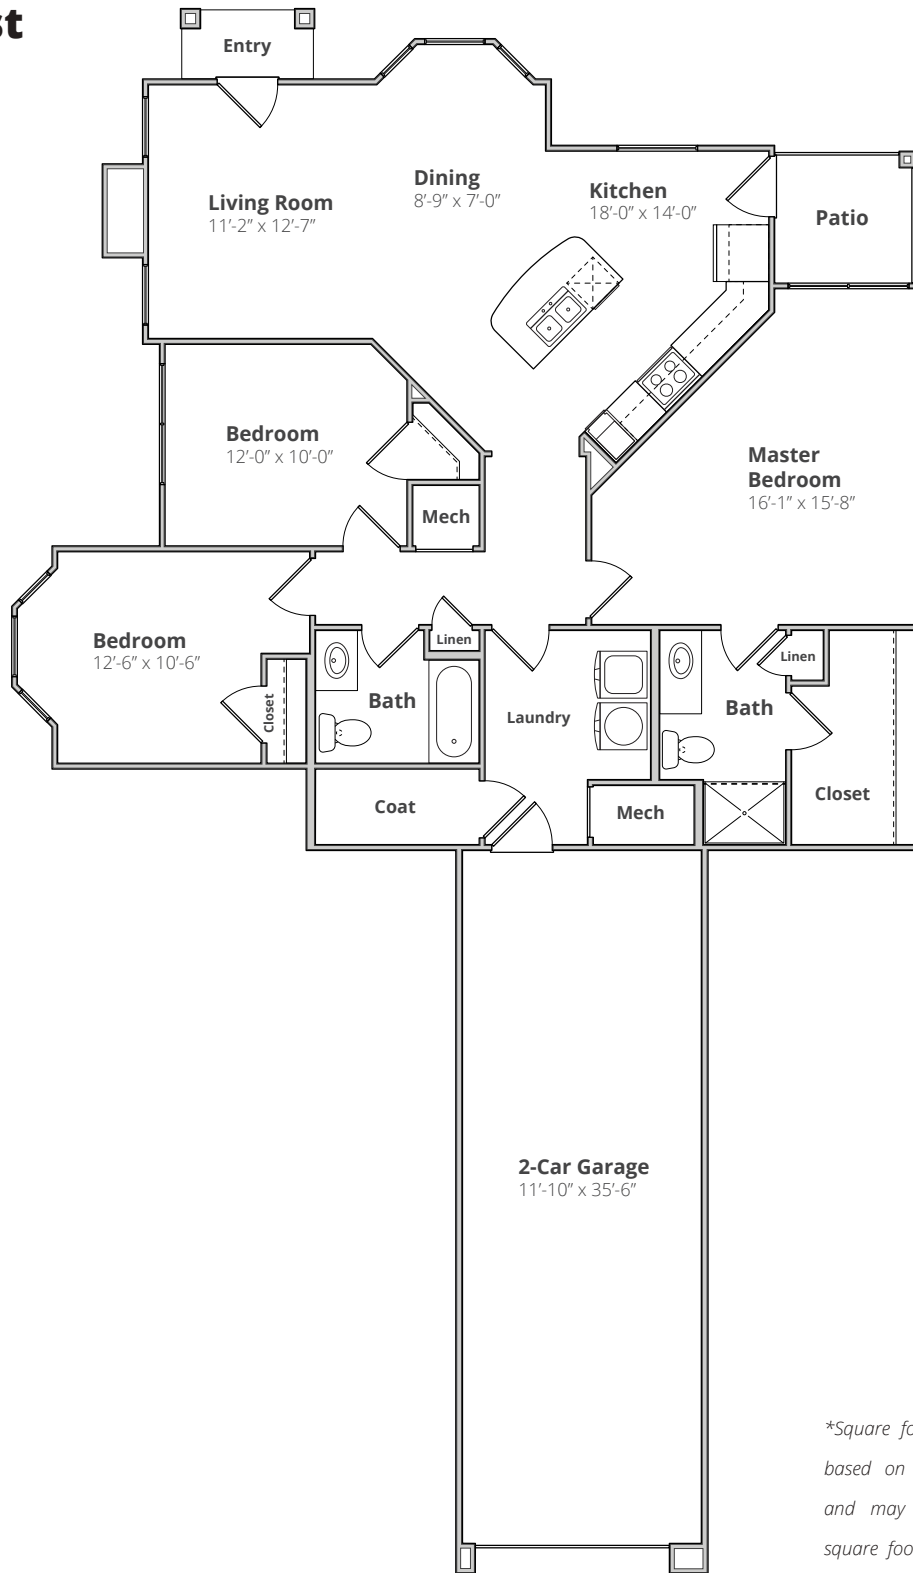

The Everest

3 Bedroom
 2 Bath
 1,445 Sq. Ft.*

**Square footage calculations were based on basic plan dimensions and may vary from the actual square footage of specific as built apartments.*