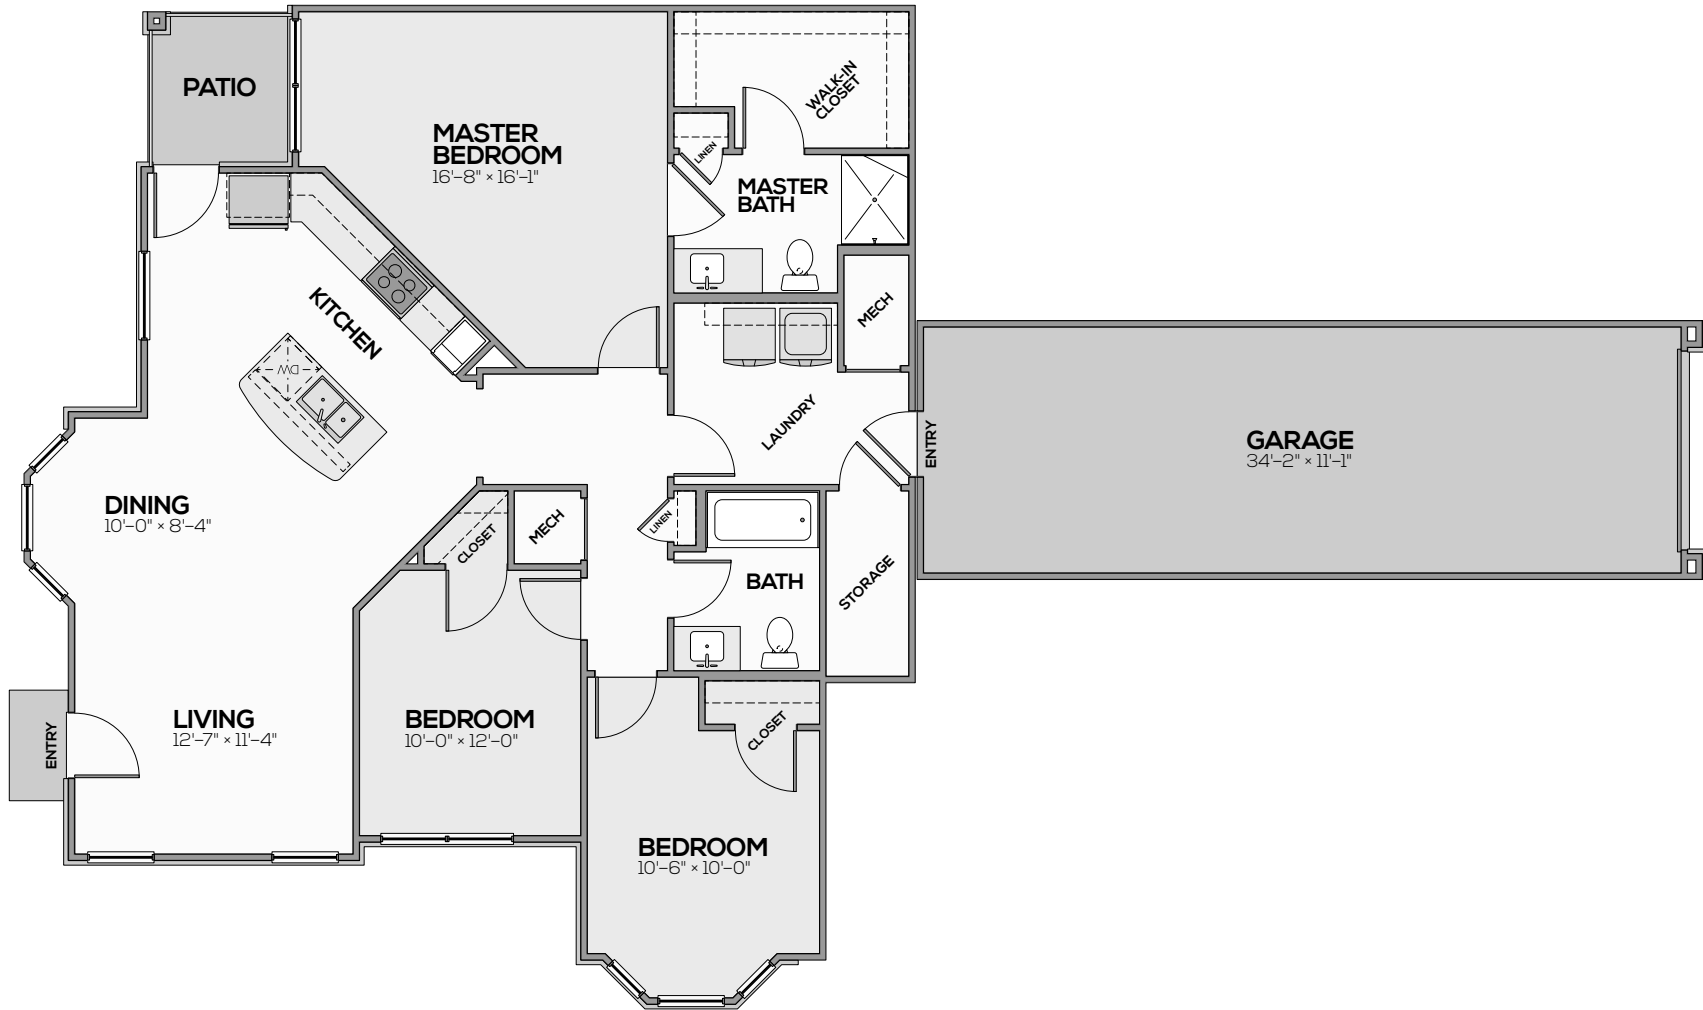

# THE EVEREST

3 Bed | 2 Bath | 1,445 Sq. Ft.\*

*\*Square footage calculations were based on basic plan dimensions and may vary from the actual square footage of specific as built apartments.*

5985 Cascade Ridge SE, Grand Rapids, MI 49546  
 (616) 285-8880 | [LiveAtRidges.com](http://LiveAtRidges.com)