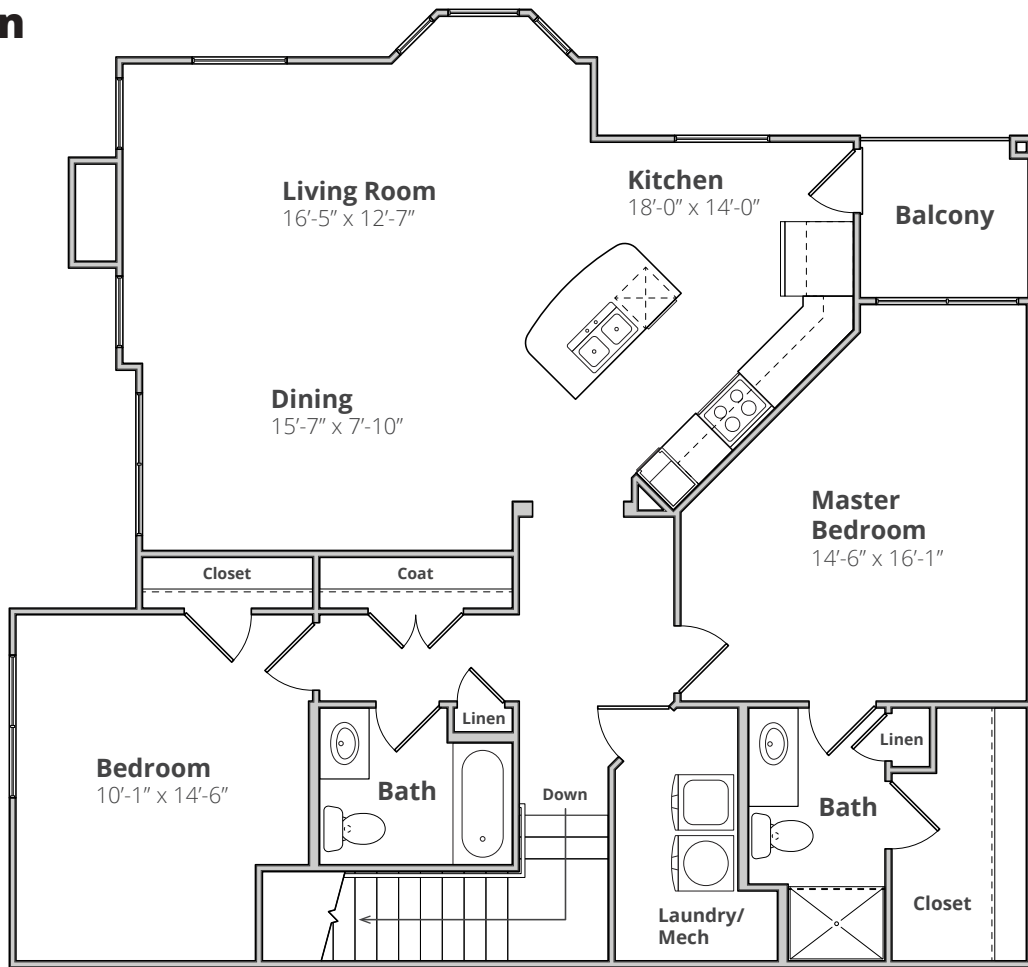

The Logan

2 Bedroom
 2 Bath
 1,415 Sq. Ft.*

**Square footage calculations were based on basic plan dimensions and may vary from the actual square footage of specific as built apartments.*