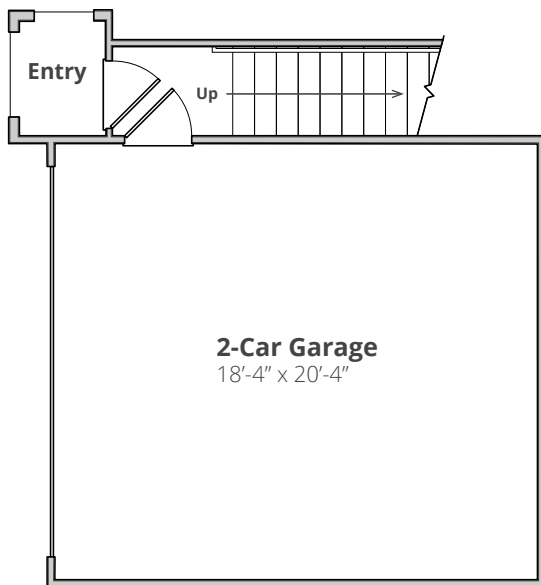

The Logan

2 Bedroom
 2 Bath
 1,415 Sq. Ft.*

**Square footage calculations were based on basic plan dimensions and may vary from the actual square footage of specific as built apartments.*