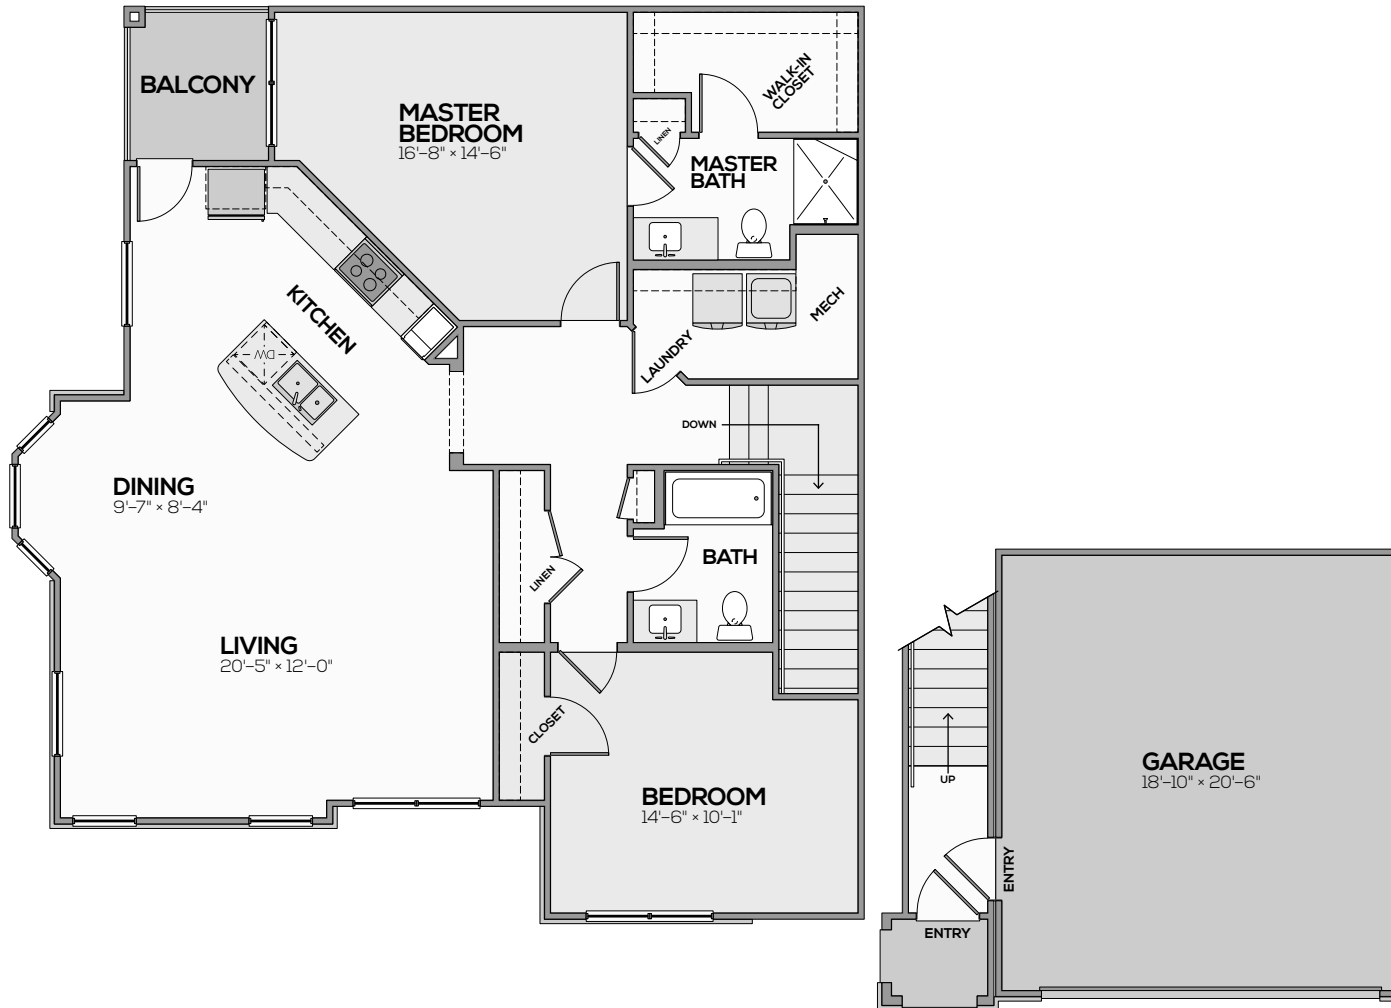

THE LOGAN

2 Bed | 2 Bath | 1,415 Sq. Ft.*

**Square footage calculations were based on basic plan dimensions and may vary from the actual square footage of specific as built apartments.*

5985 Cascade Ridge SE, Grand Rapids, MI 49546
(616) 285-8880 | LiveAtRidges.com