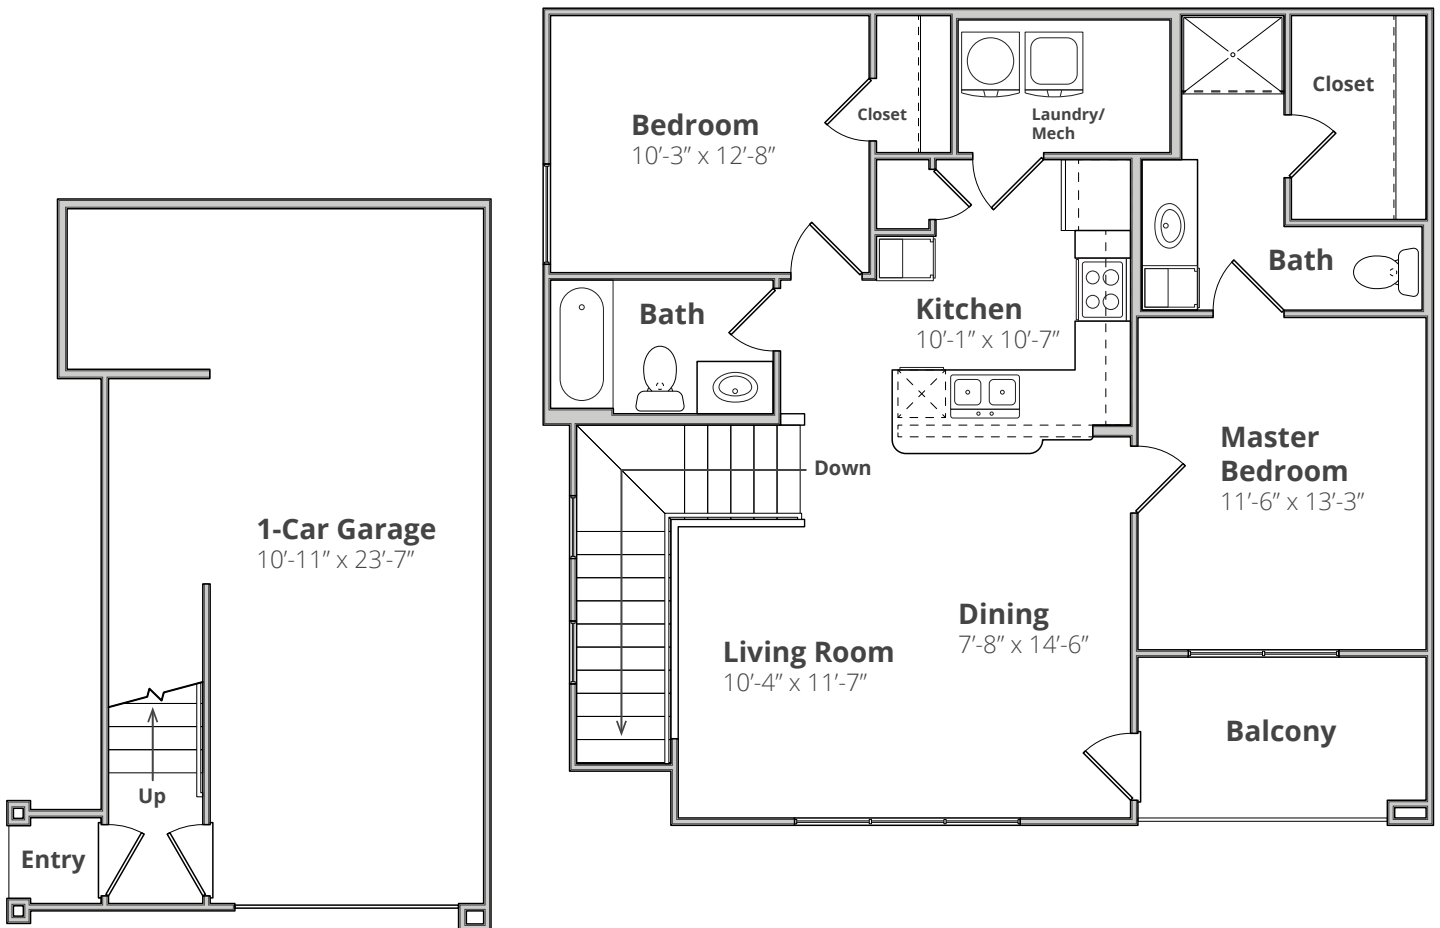

The Matterhorn

2 Bedroom

2 Bath

1,076 Sq. Ft.*

**Square footage calculations were based on basic plan dimensions and may vary from the actual square footage of specific as built apartments.*