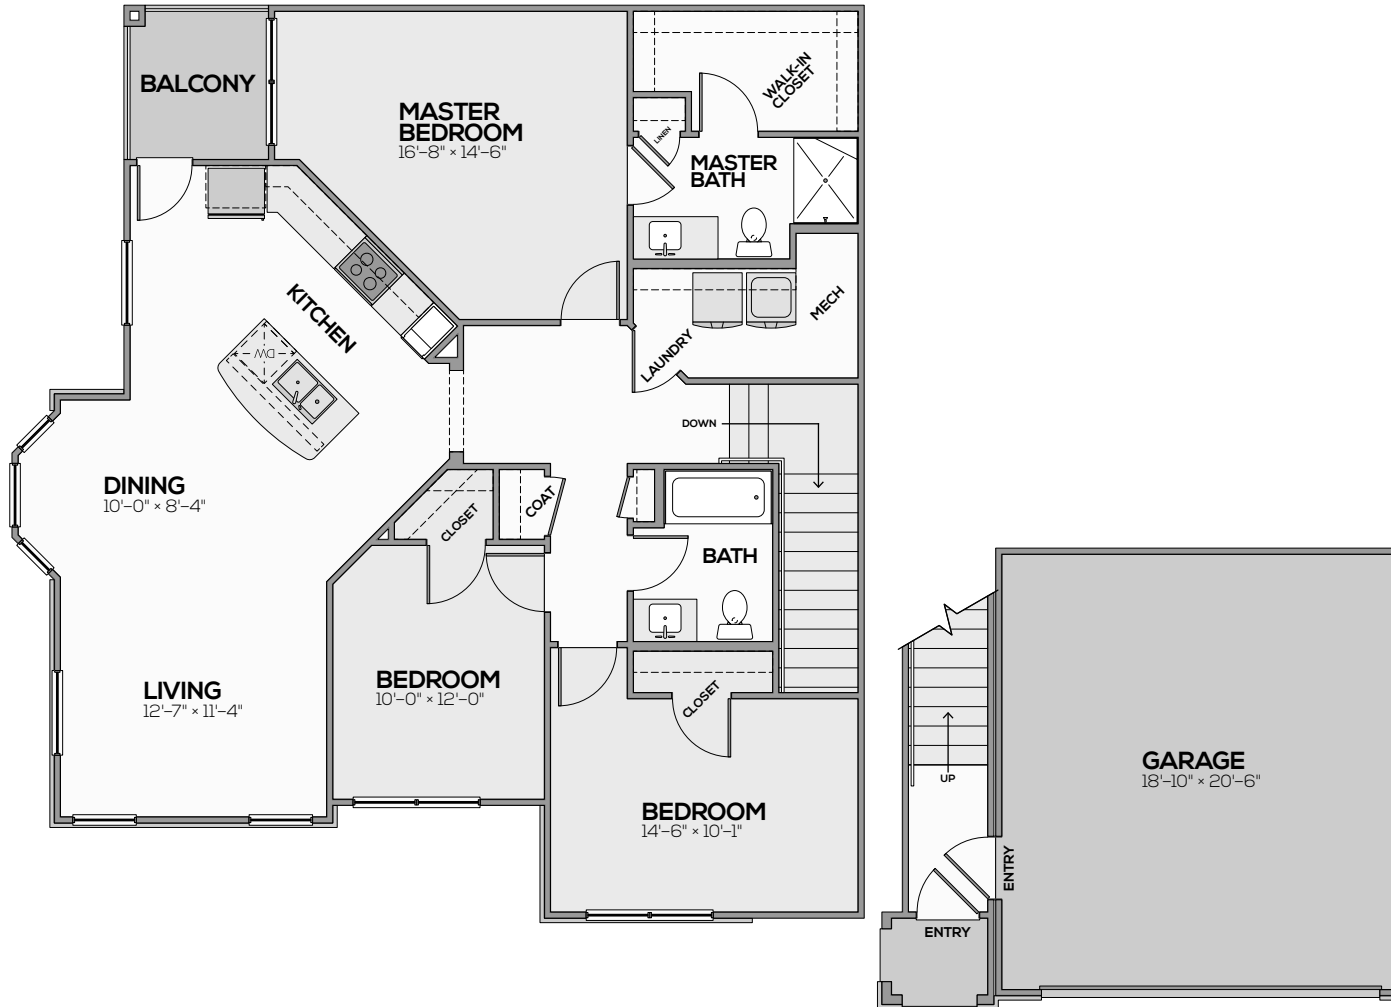

THE MCKINLEY

3 Bed | 2 Bath | 1,415 Sq. Ft.*

**Square footage calculations were based on basic plan dimensions and may vary from the actual square footage of specific as built apartments.*

5985 Cascade Ridge SE, Grand Rapids, MI 49546
(616) 285-8880 | LiveAtRidges.com