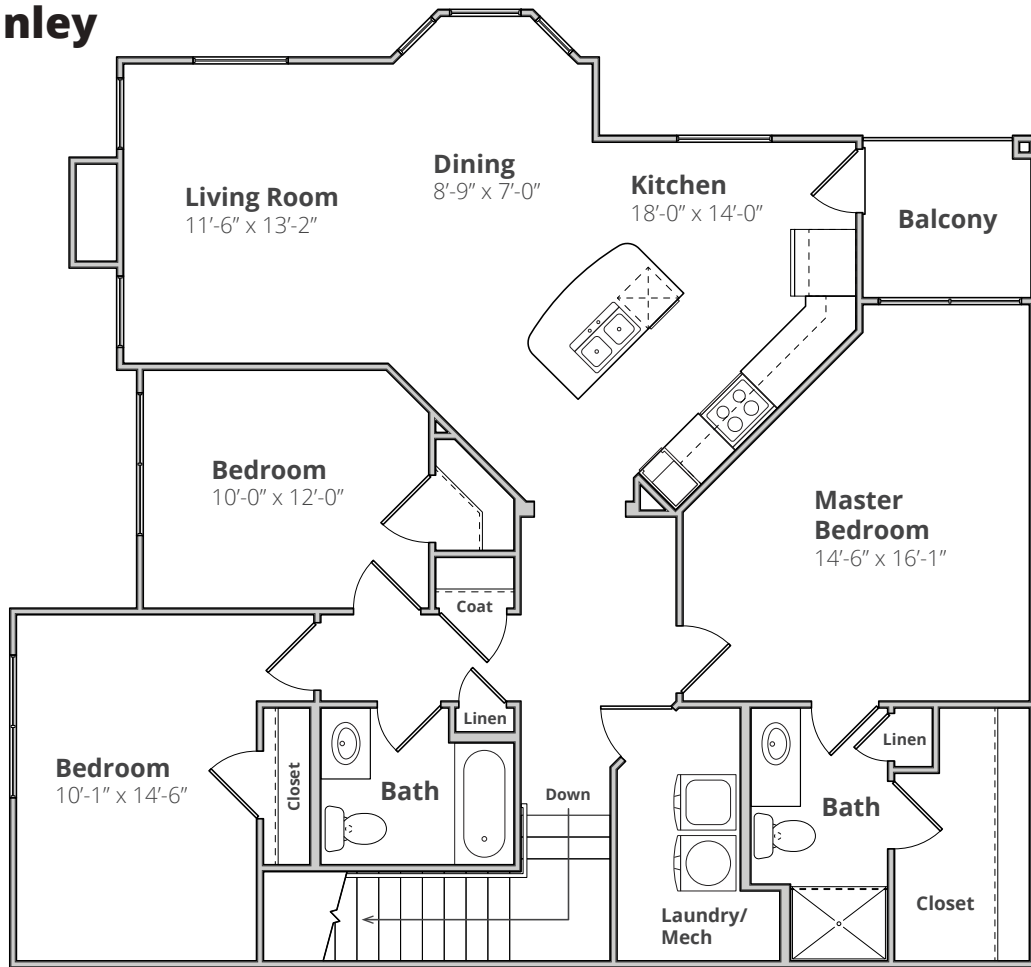

The McKinley

3 Bedroom
 2 Bath
 1,415 Sq. Ft.*

**Square footage calculations were based on basic plan dimensions and may vary from the actual square footage of specific as built apartments.*