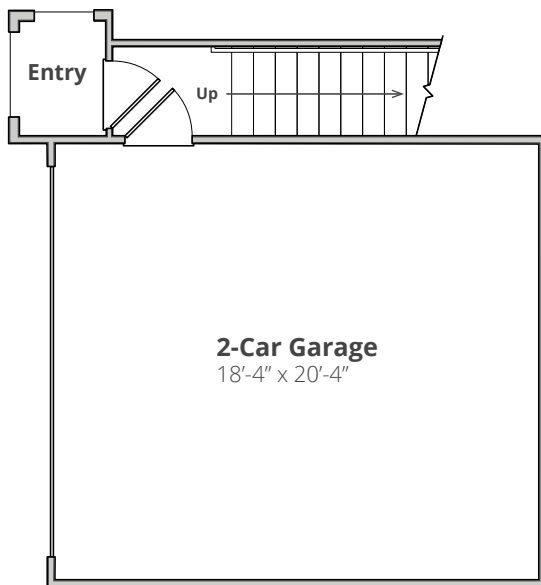

The McKinley

3 Bedroom
 2 Bath
 1,415 Sq. Ft.*

**Square footage calculations were based on basic plan dimensions and may vary from the actual square footage of specific as built apartments.*