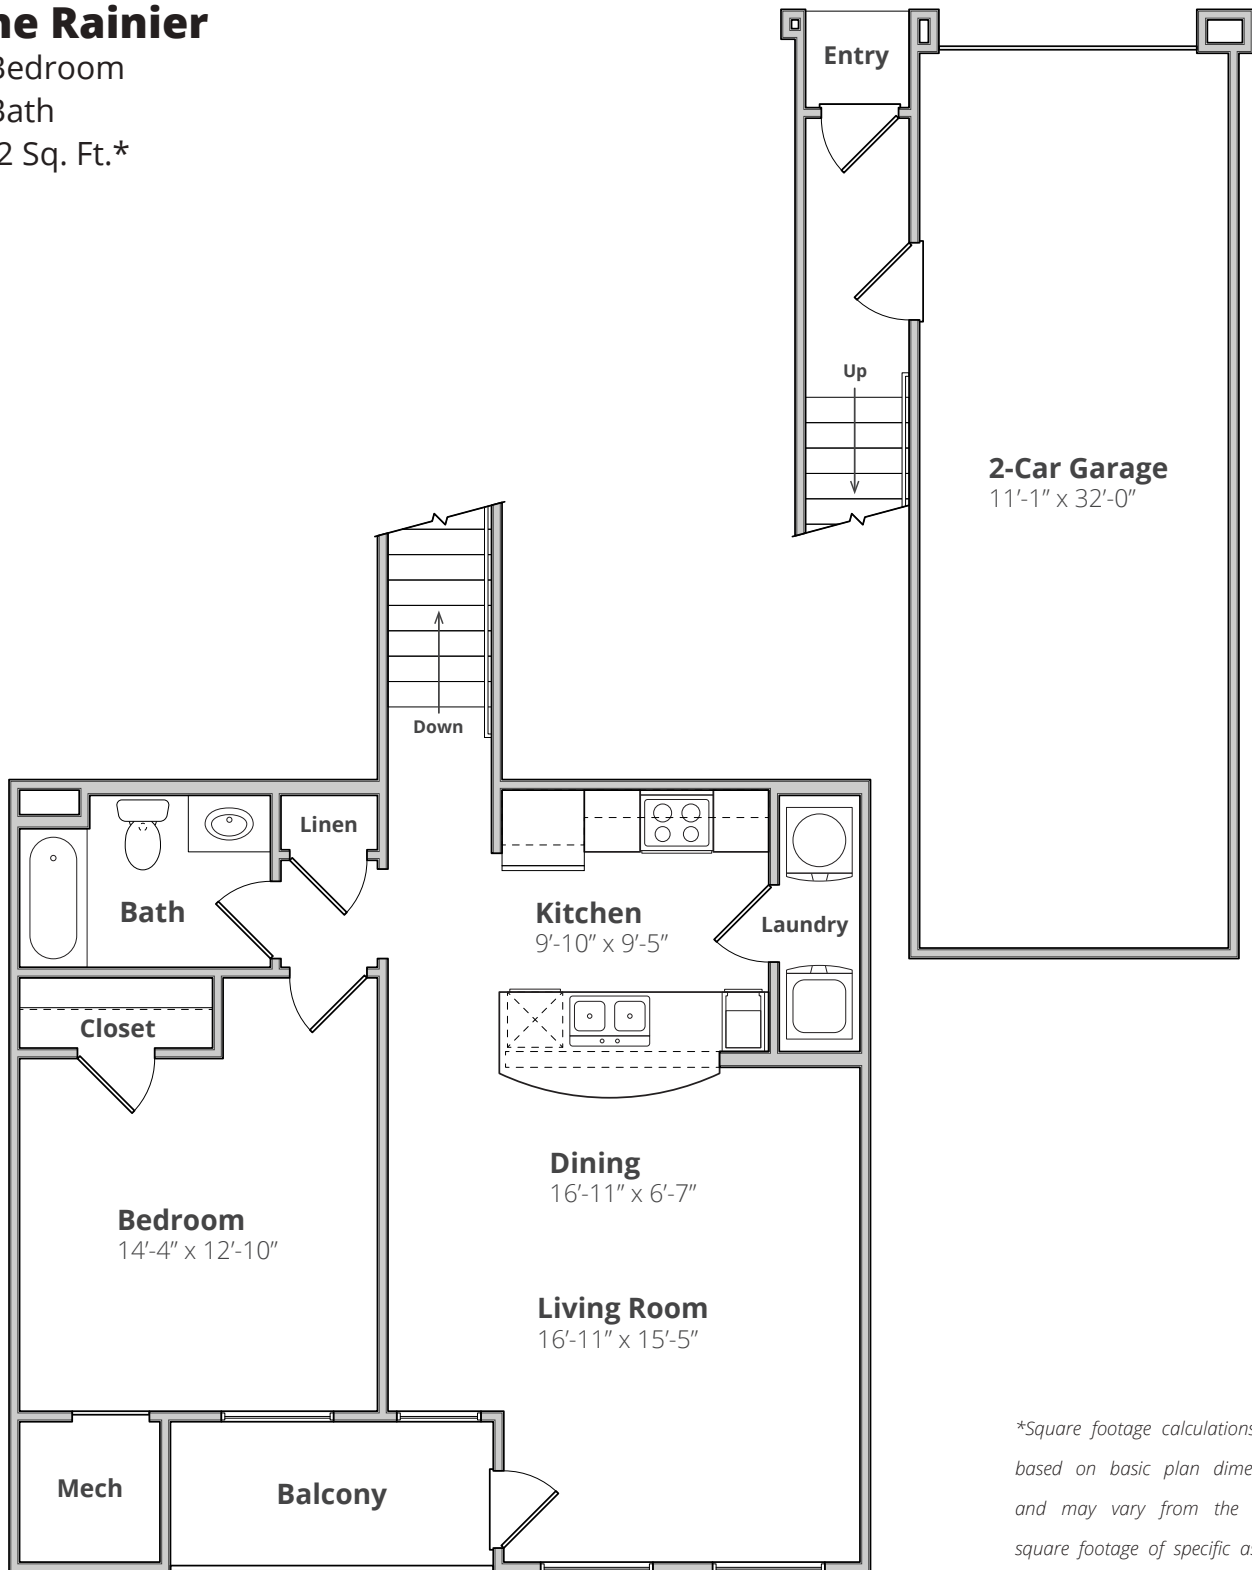

The Rainier

1 Bedroom

1 Bath

912 Sq. Ft.*

**Square footage calculations were based on basic plan dimensions and may vary from the actual square footage of specific as built apartments.*