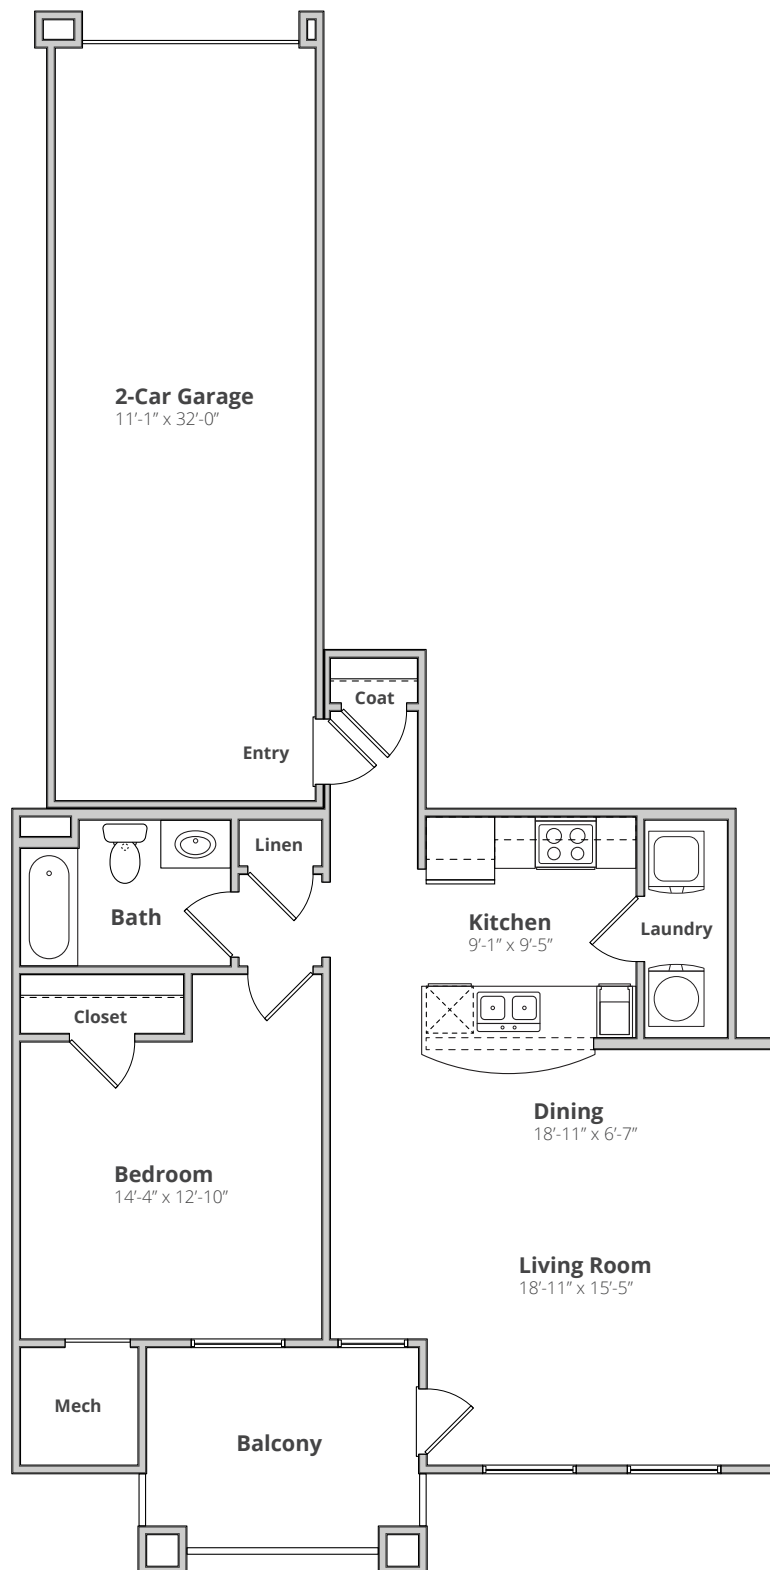

The Sidley

1 Bedroom

1 Bath

831 Sq. Ft.*

**Square footage calculations were based on basic plan dimensions and may vary from the actual square footage of specific as built apartments.*

5985 Cascade Ridge SE, Grand Rapids, MI 49546