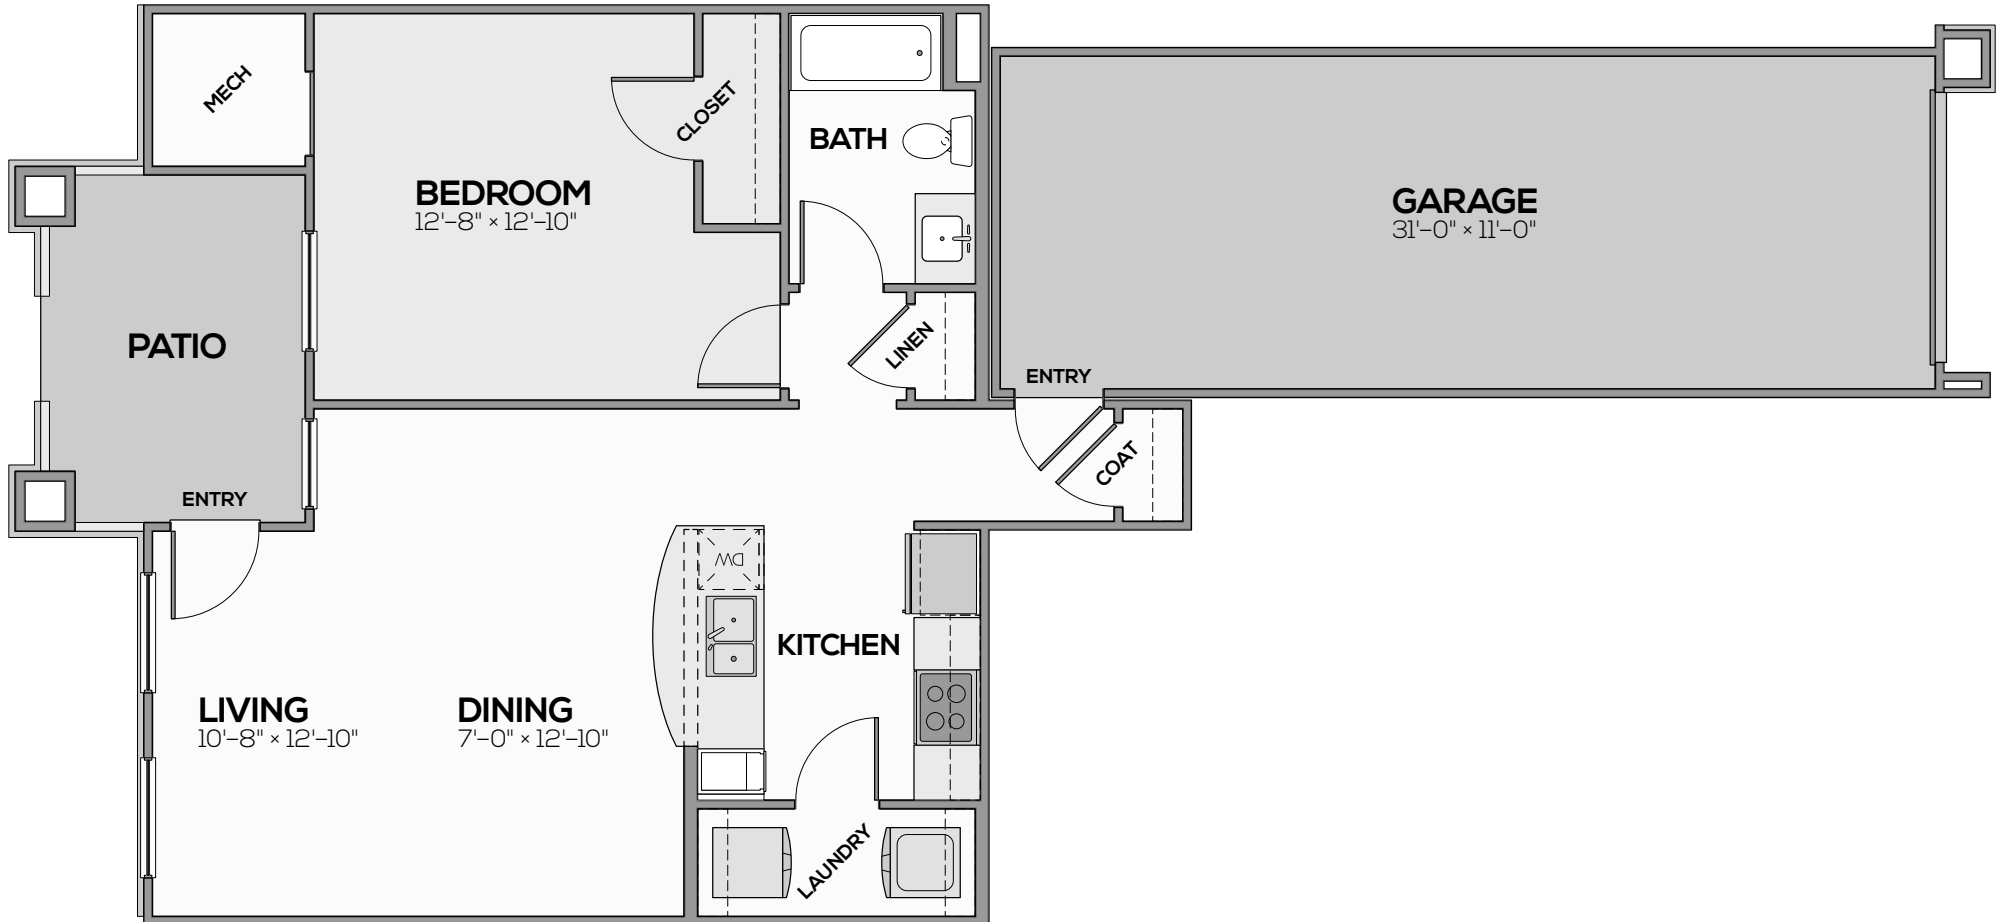

THE SIDLEY

1 Bed | 1 Bath | 831 Sq. Ft.*

**Square footage calculations were based on basic plan dimensions and may vary from the actual square footage of specific as built apartments.*

5985 Cascade Ridge SE, Grand Rapids, MI 49546
(616) 285-8880 | LiveAtRidges.com