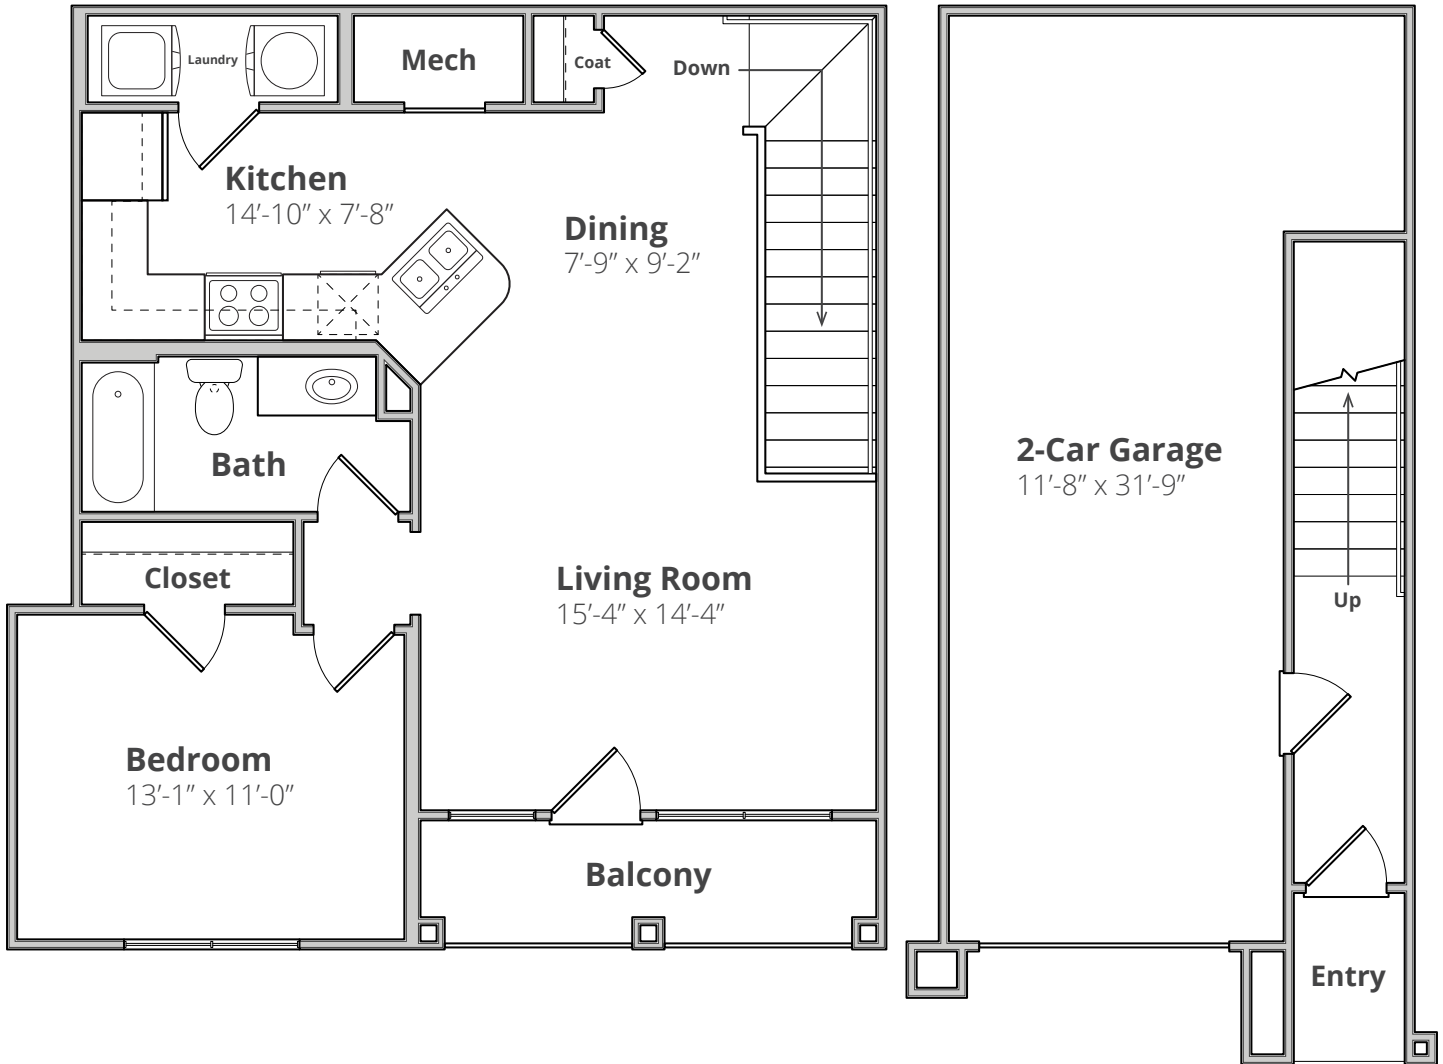

## The Whitney

1 Bedroom

1 Bath

865 Sq. Ft.\*

*\*Square footage calculations were based on basic plan dimensions and may vary from the actual square footage of specific as built apartments.*