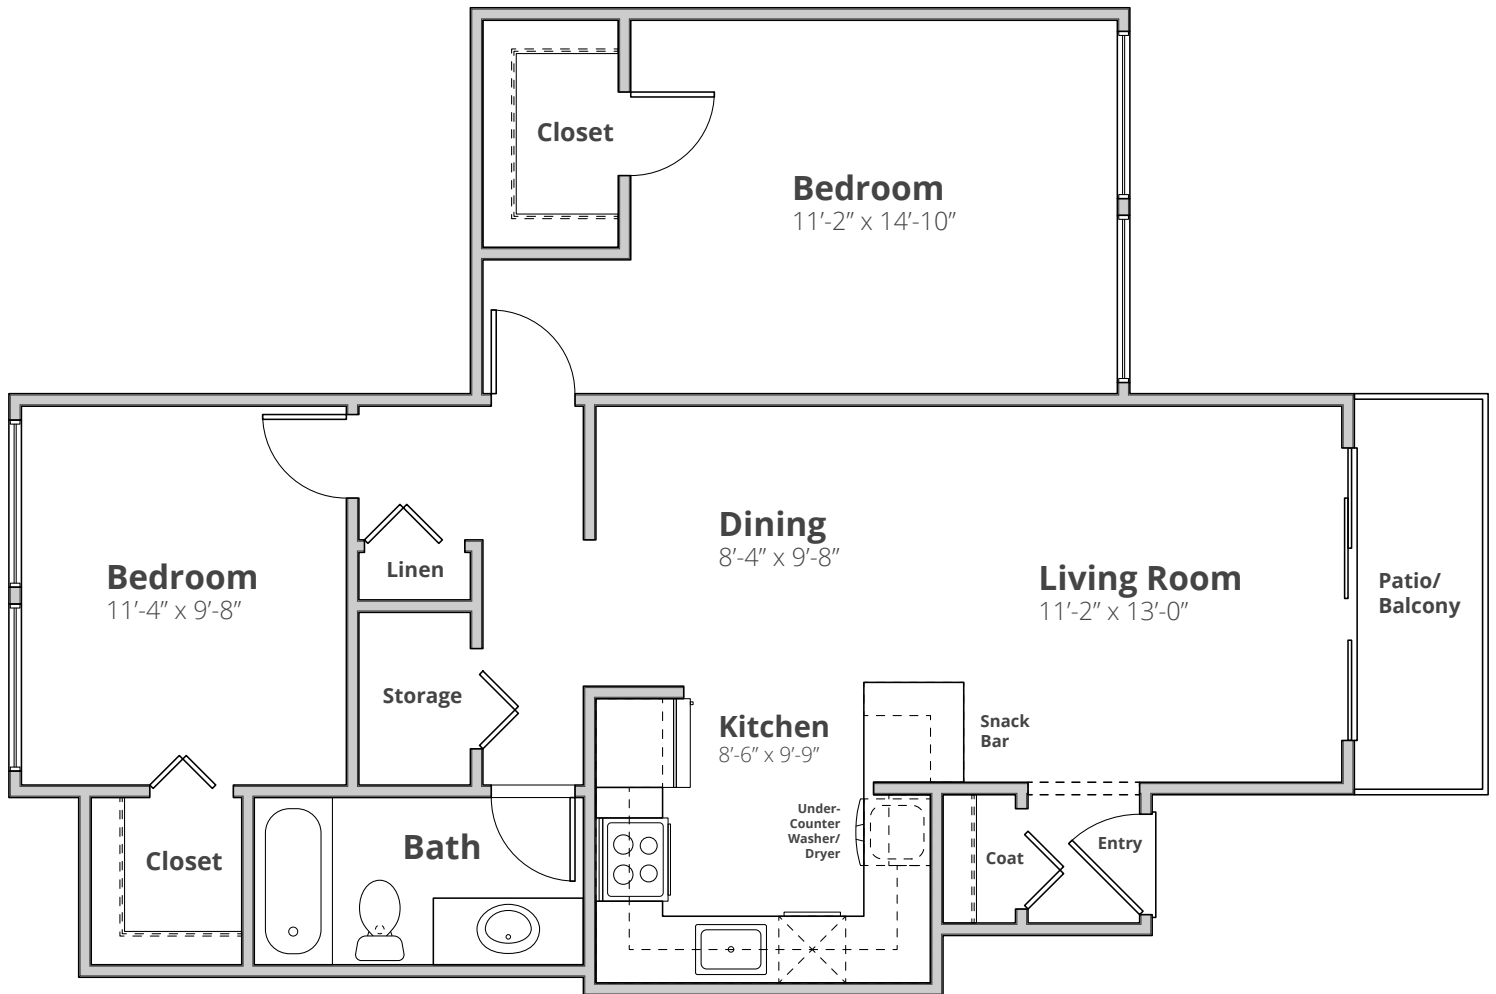

RIDGEWOOD
APARTMENTS

The Cascade Renovated

2 Bedroom

1 Bath

880 Sq. Ft.*

**Square footage calculations were based on basic plan dimensions and may vary from the actual square footage of specific as built apartments.*