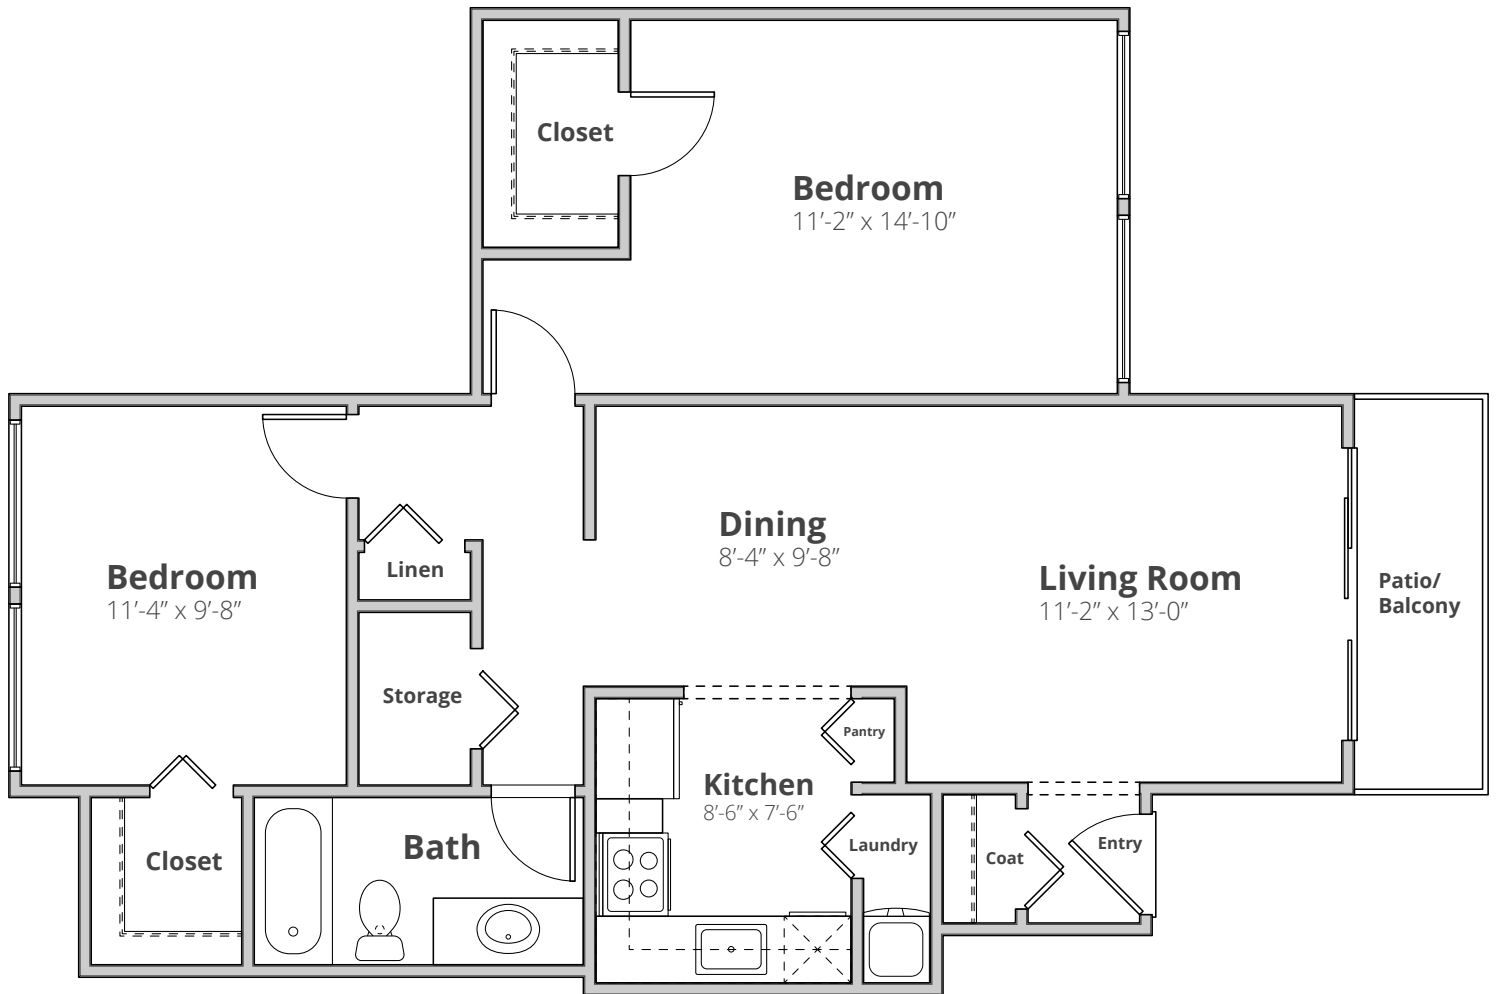

RIDGEWOOD
APARTMENTS

The Cascade

2 Bedroom

1 Bath

880 Sq. Ft.*

**Square footage calculations were based on basic plan dimensions and may vary from the actual square footage of specific as built apartments.*