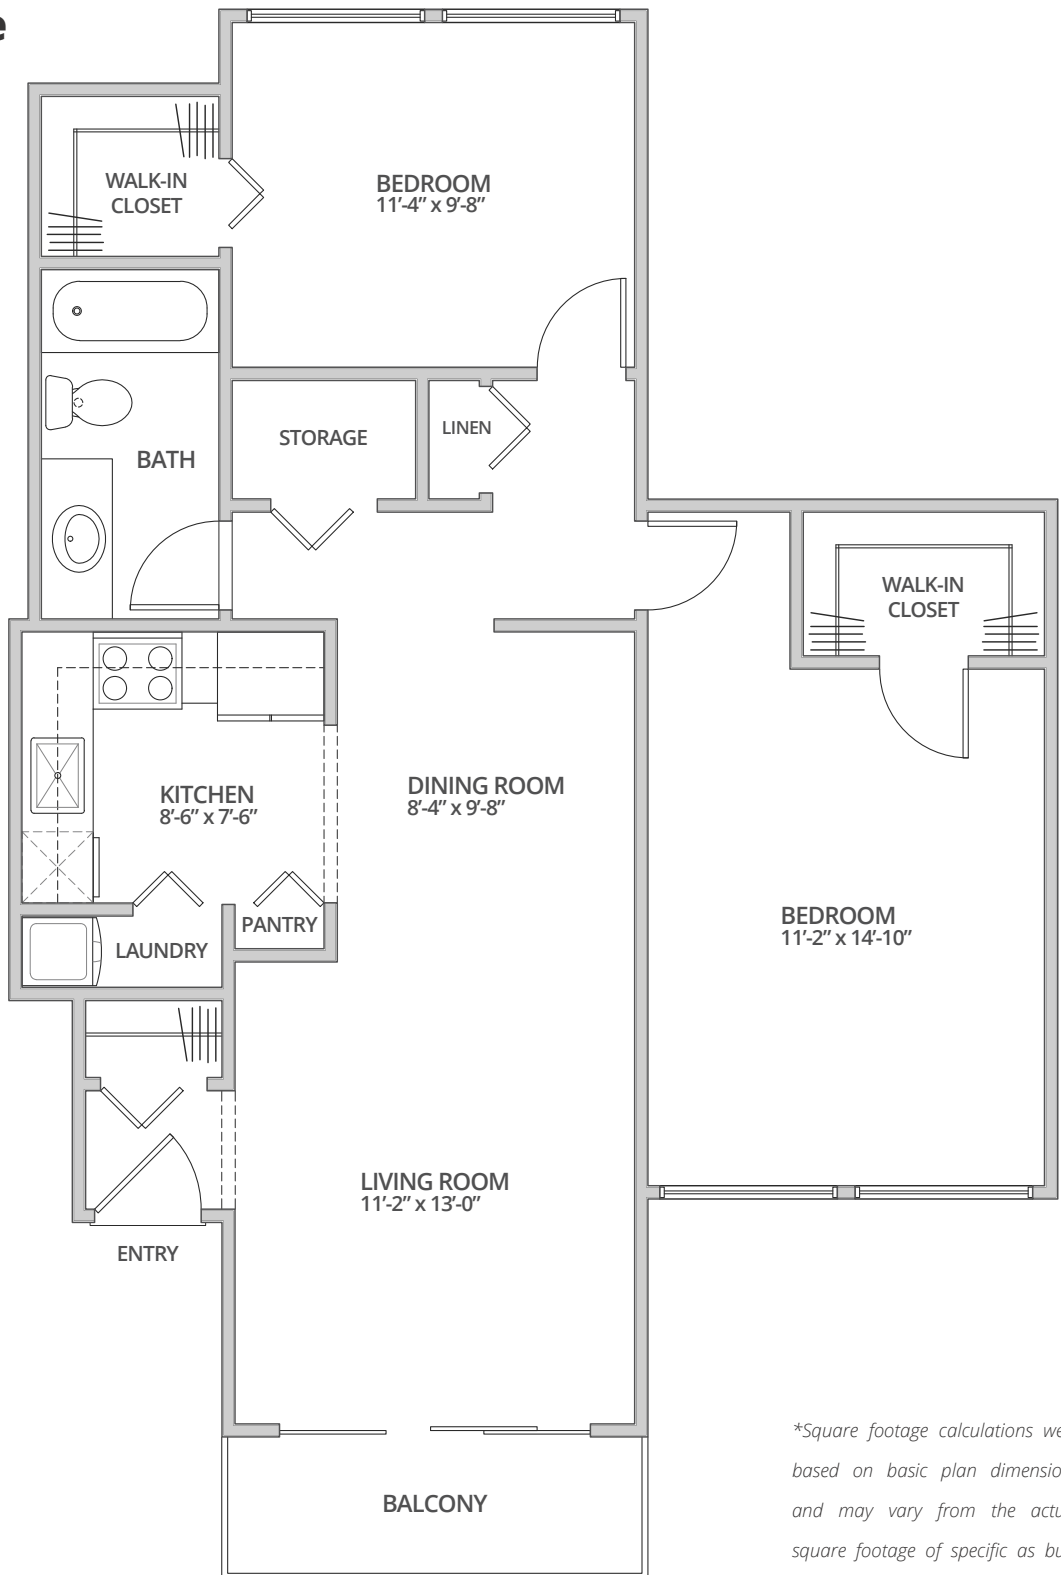

RIDGEWOOD
APARTMENTS

The Cascade

2 Bedroom

1 Bath

880 Sq. Ft.*

**Square footage calculations were based on basic plan dimensions and may vary from the actual square footage of specific as built apartments.*