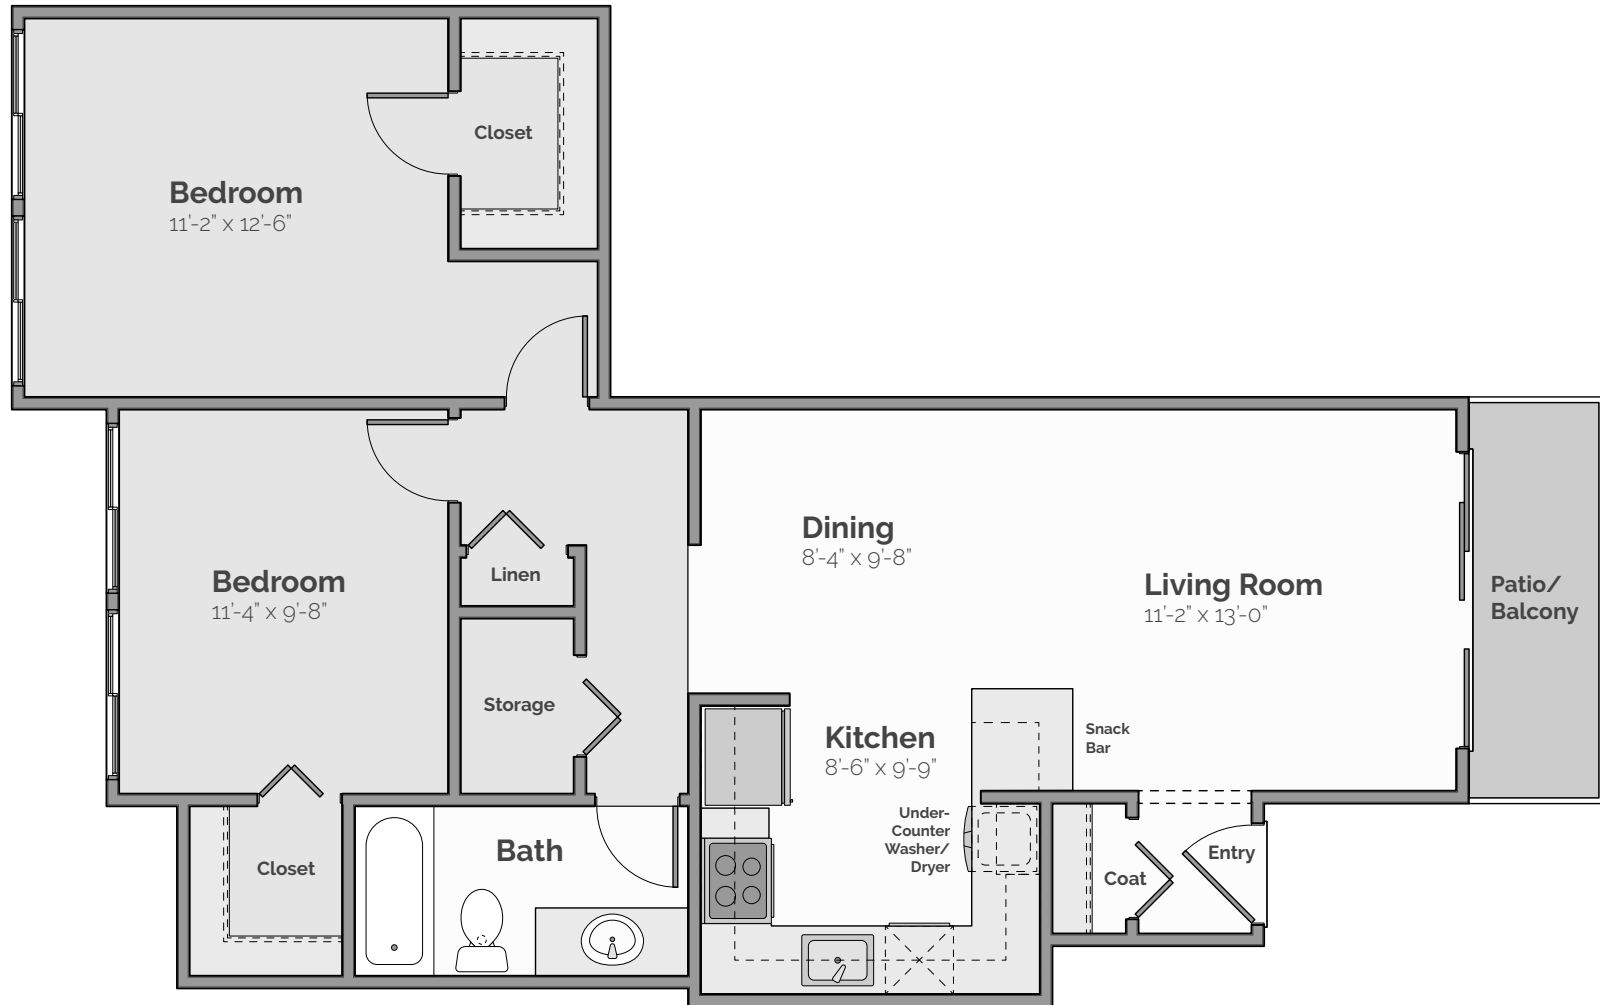

## The Dakota II

2 Bed | 1 Bath | 860 Sq. Ft.\*

*\*Square footage calculations were based on basic plan dimensions and may vary from the actual square footage of specific as built apartments.*

4141 Green Meadows Boulevard, Ypsilanti, MI 48197  
(734) 971-0635 | LiveAtRW.com