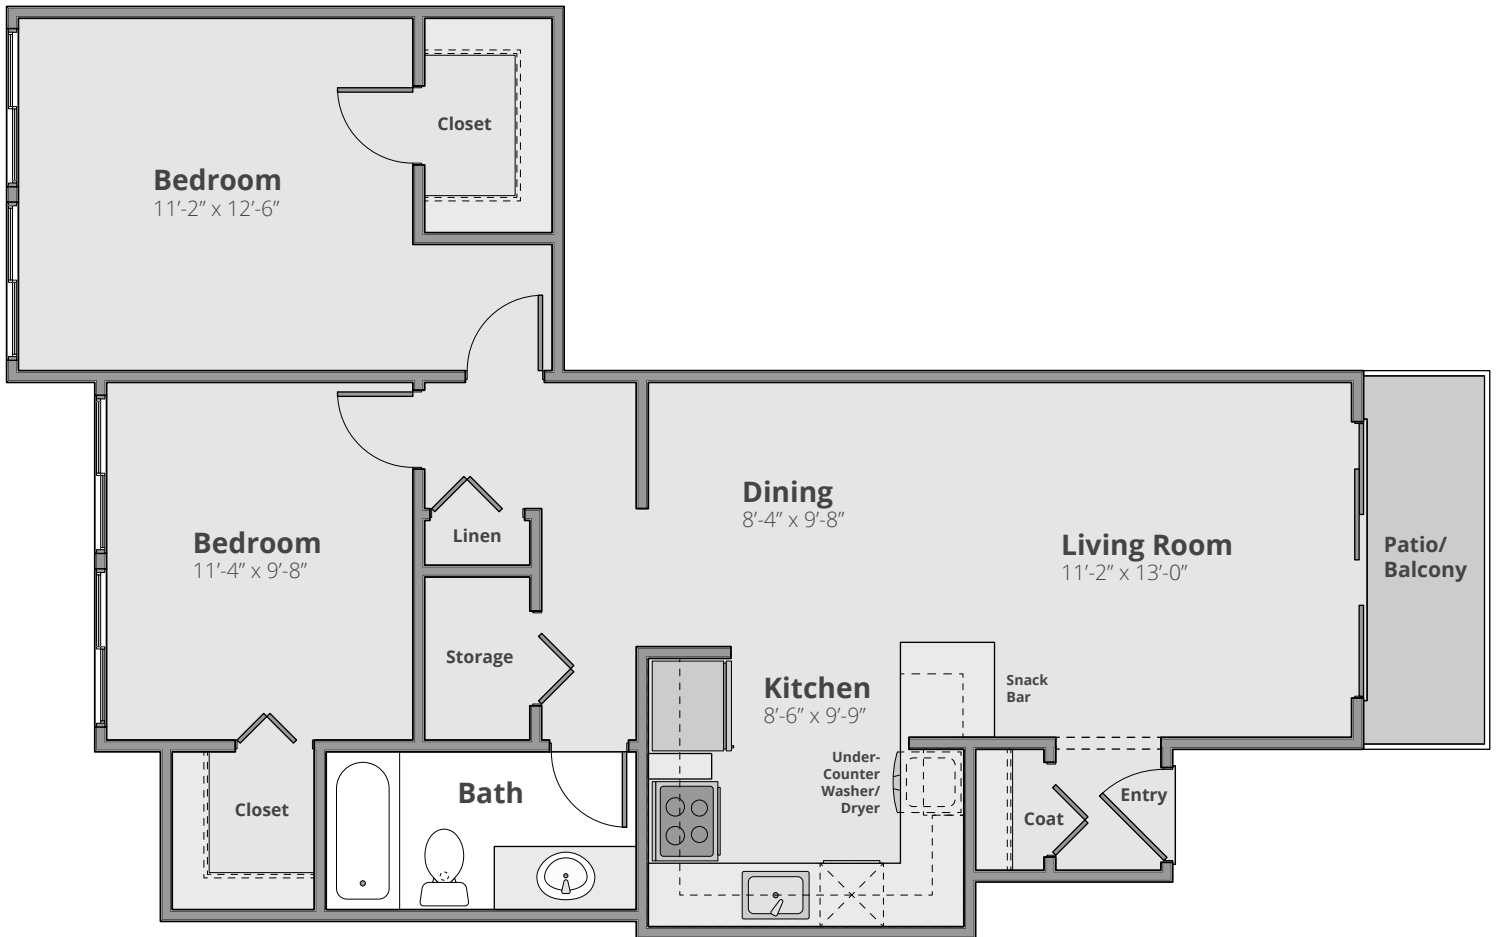

RIDGEWOOD
APARTMENTS

The Dakota II

2 Bedroom

1 Bath

860 Sq. Ft.*

**Square footage calculations were based on basic plan dimensions and may vary from the actual square footage of specific as built apartments.*