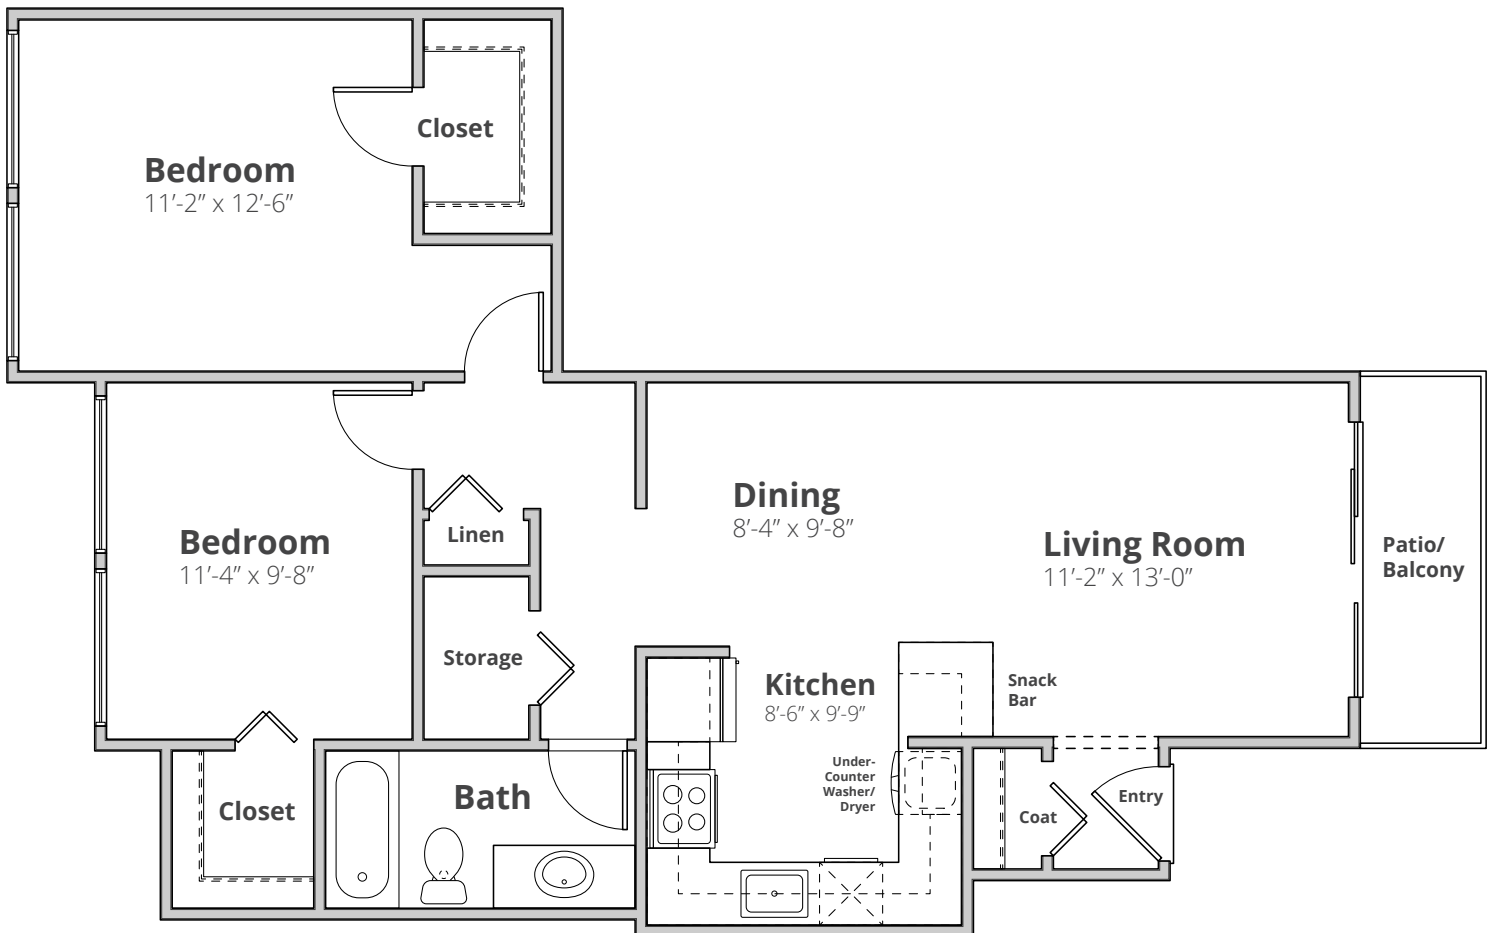

RIDGEWOOD
APARTMENTS

The Dakota Renovated

2 Bedroom

1 Bath

860 Sq. Ft.*

**Square footage calculations were based on basic plan dimensions and may vary from the actual square footage of specific as built apartments.*