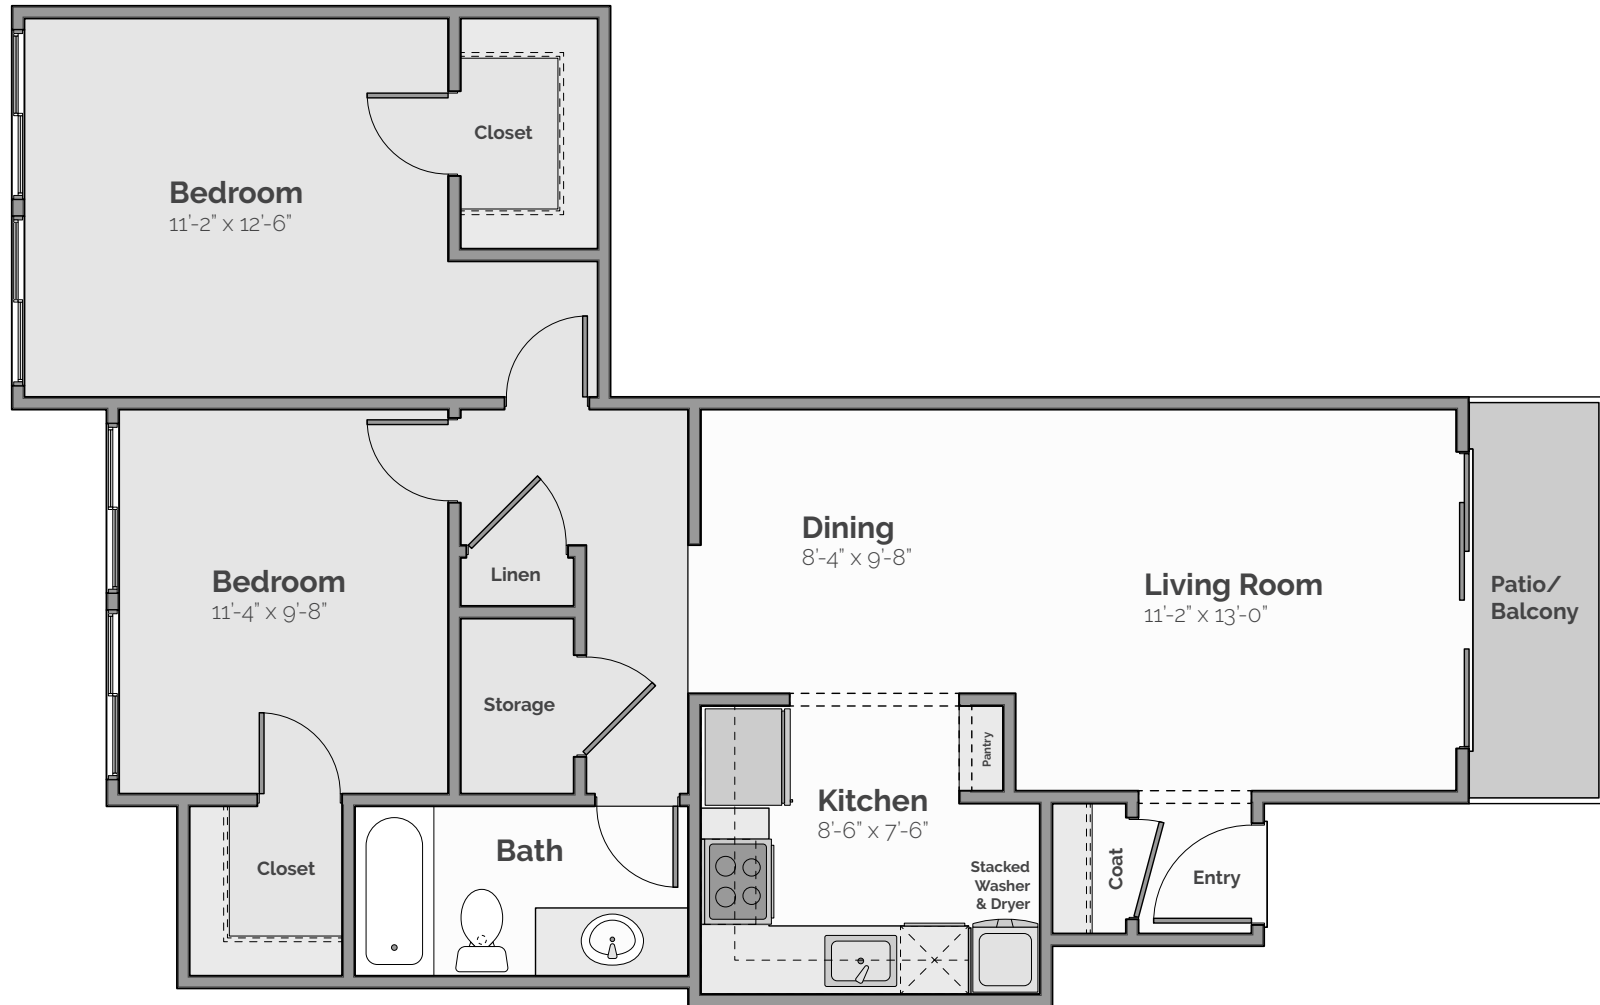

RIDGEWOOD
APARTMENTS

The Dakota

2 Bed | 1 Bath | 860 Sq. Ft.*

**Square footage calculations were based on basic plan dimensions and may vary from the actual square footage of specific as built apartments.*