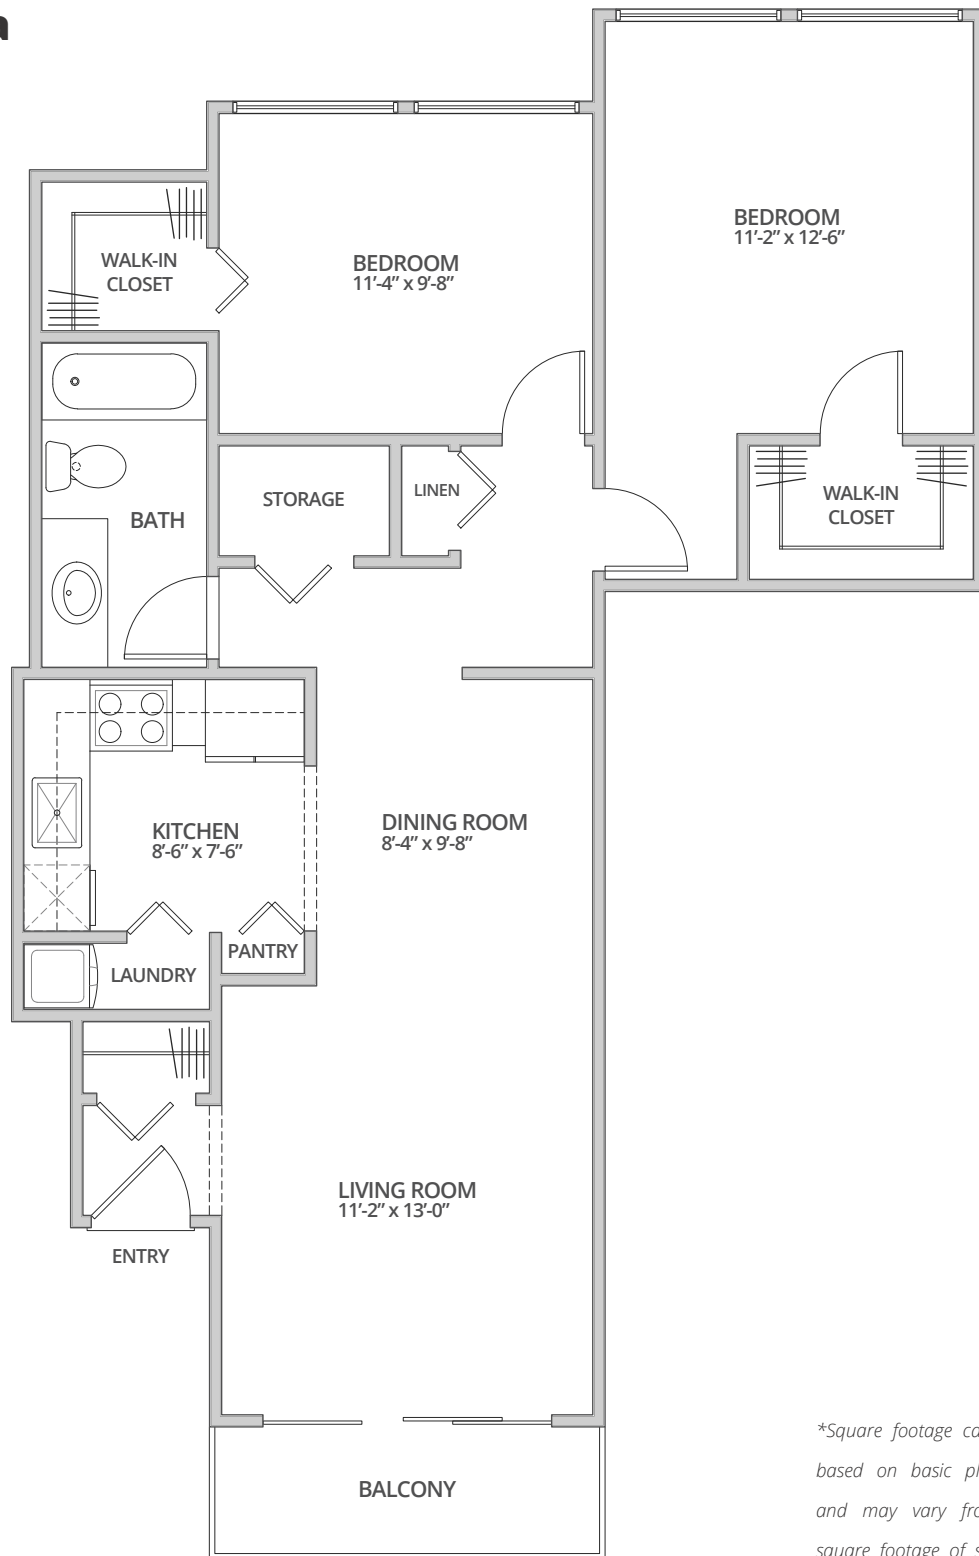

**RIDGEWOOD**  
APARTMENTS

## The Dakota

2 Bedroom

1 Bath

860 Sq. Ft.\*

*\*Square footage calculations were based on basic plan dimensions and may vary from the actual square footage of specific as built apartments.*

4141 Green Meadows Boulevard – Ypsilanti, MI 48197