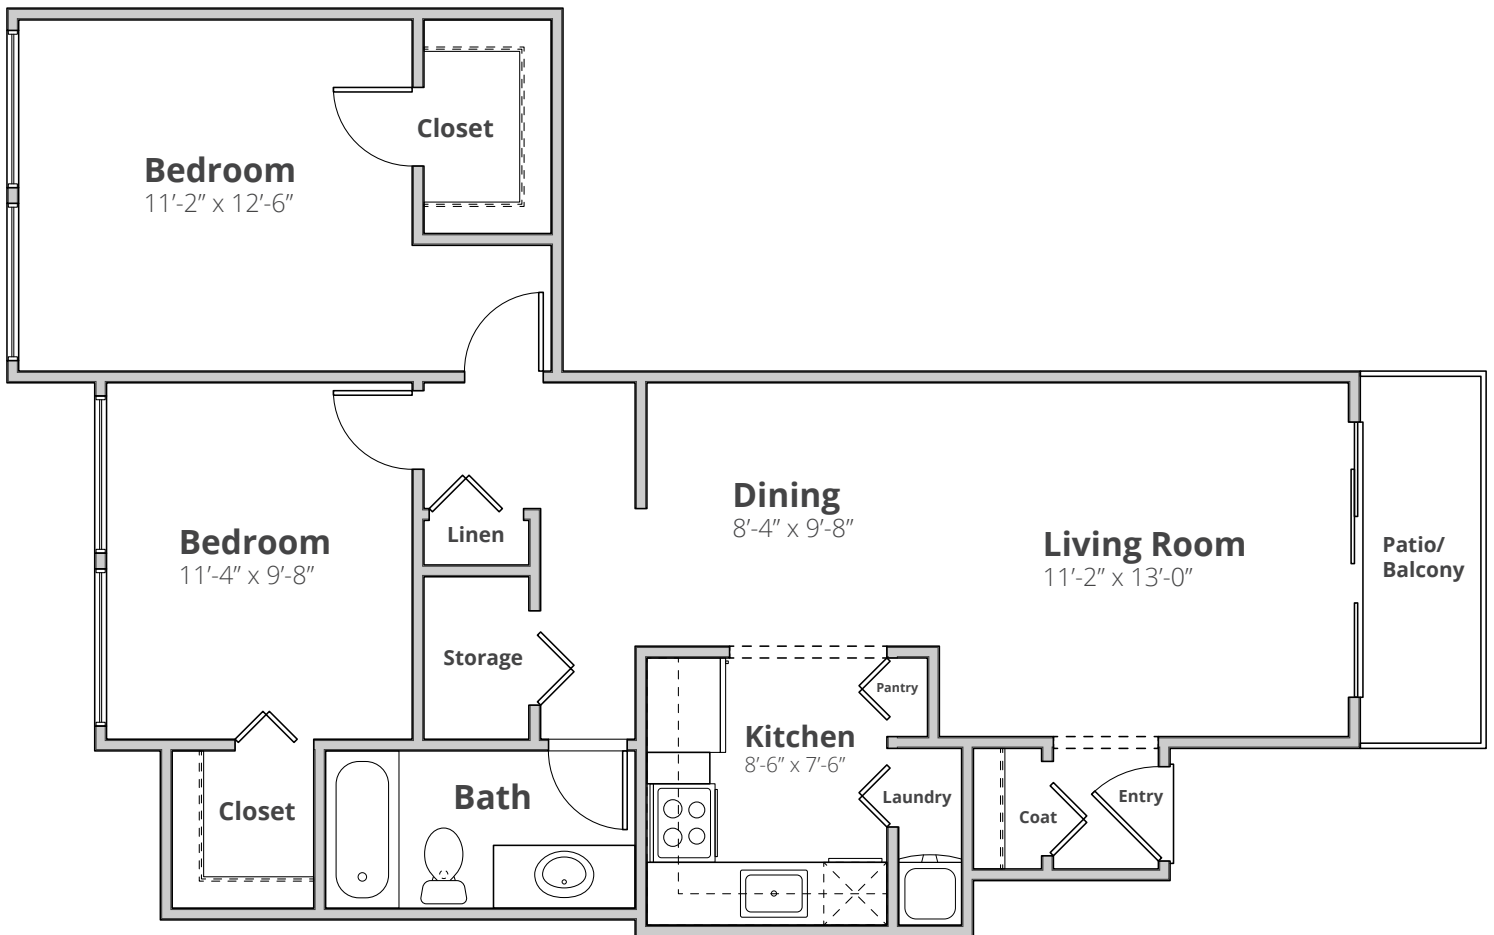

RIDGEWOOD
APARTMENTS

The Dakota

2 Bedroom

1 Bath

860 Sq. Ft.*

**Square footage calculations were based on basic plan dimensions and may vary from the actual square footage of specific as built apartments.*