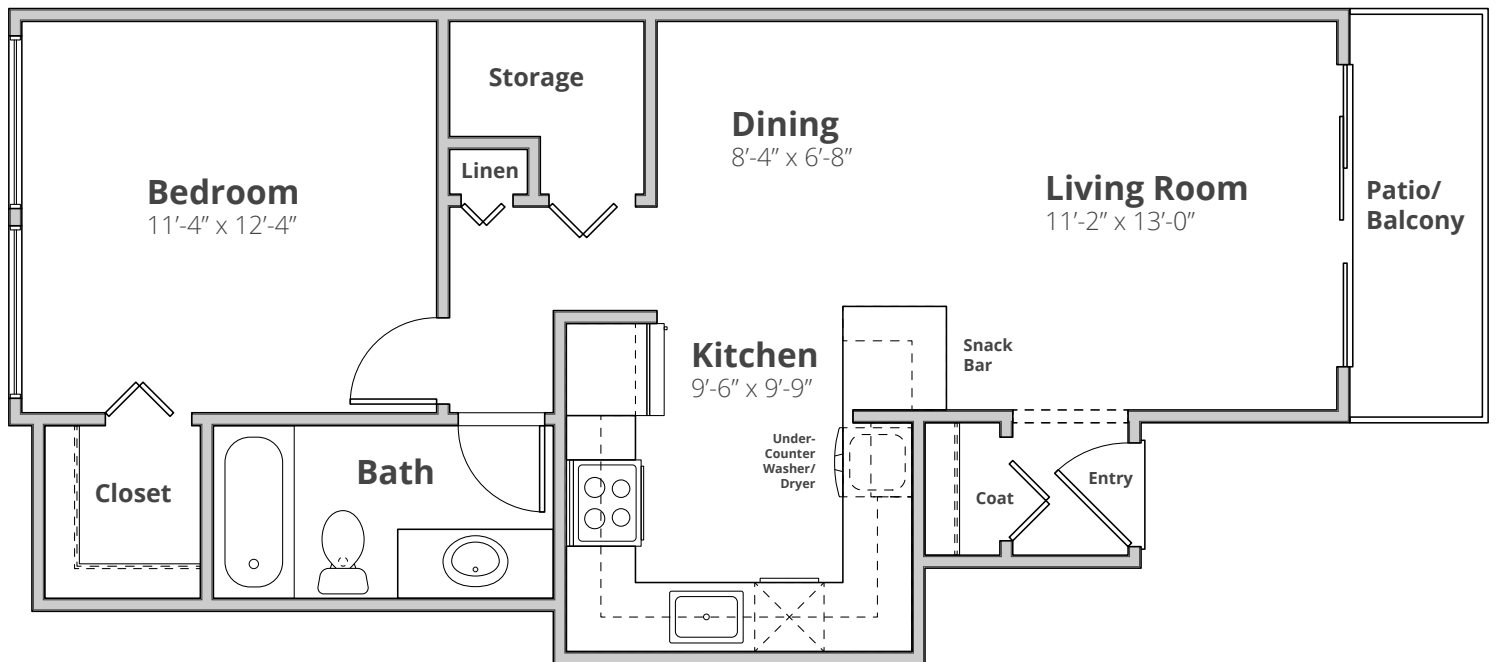

The Vista Renovated

1 Bedroom

1 Bath

650 Sq. Ft.*

**Square footage calculations were based on basic plan dimensions and may vary from the actual square footage of specific as built apartments.*