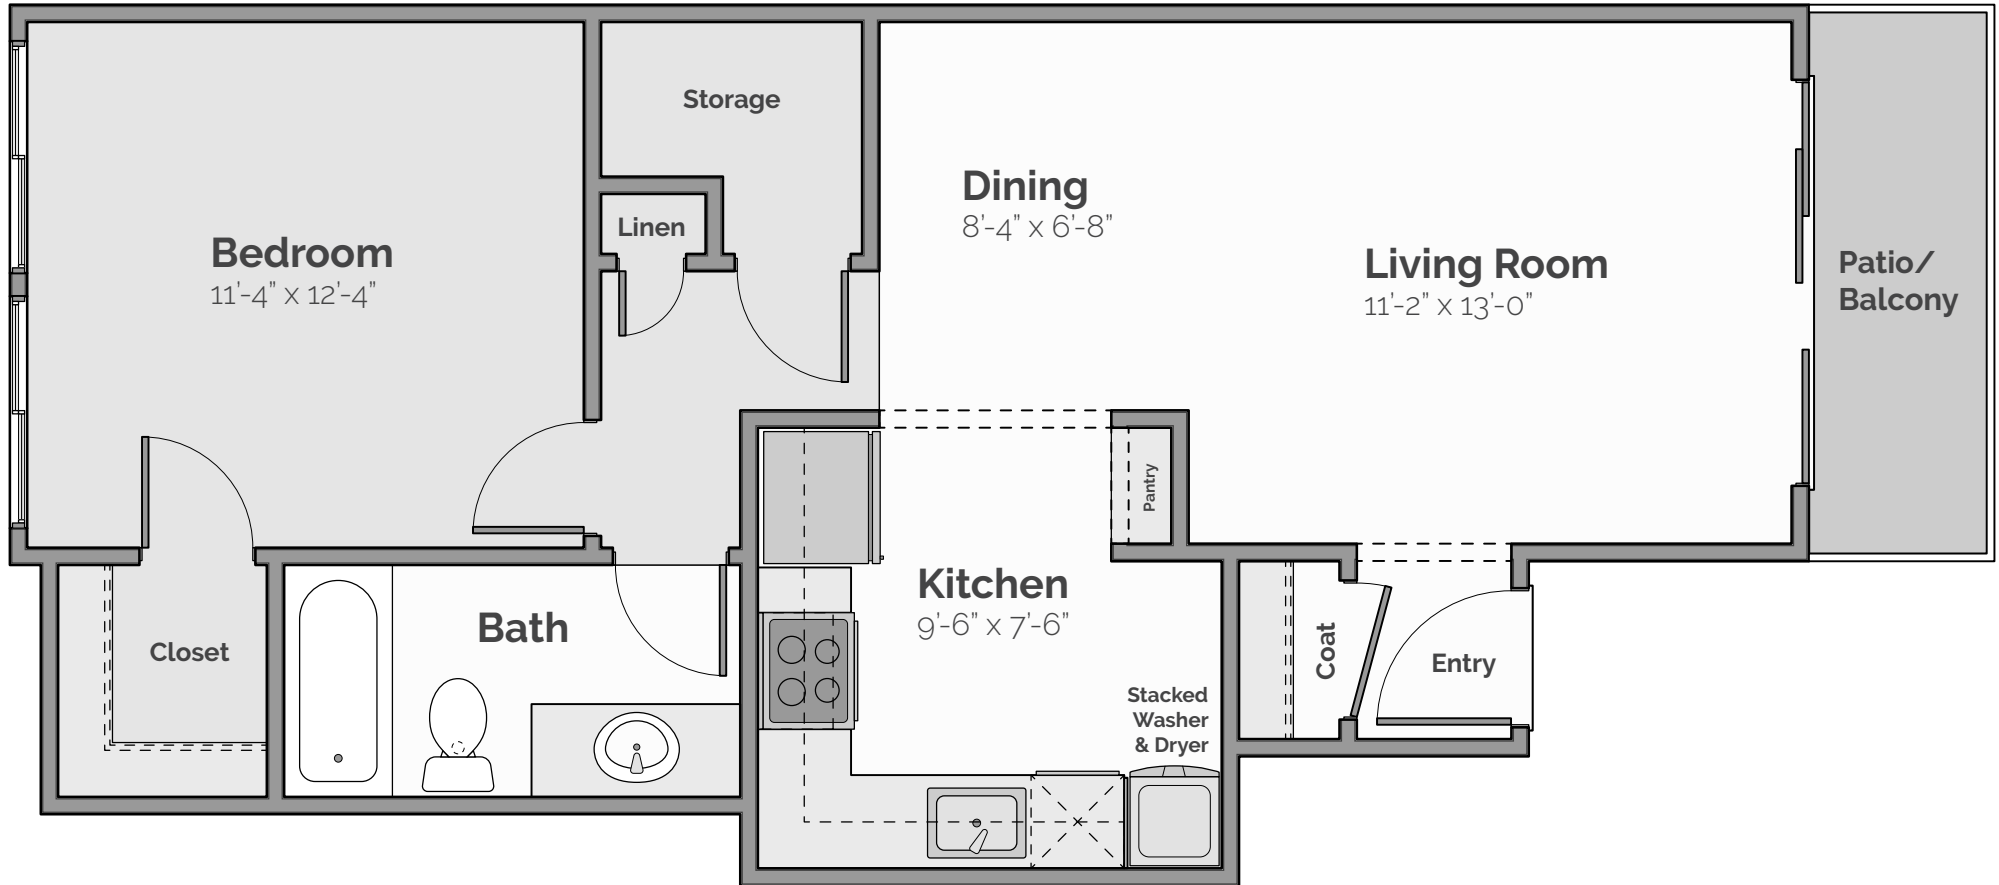

RIDGEWOOD
APARTMENTS

The Vista

1 Bed | 1 Bath | 660 Sq. Ft.*

**Square footage calculations were based on basic plan dimensions and may vary from the actual square footage of specific as built apartments.*