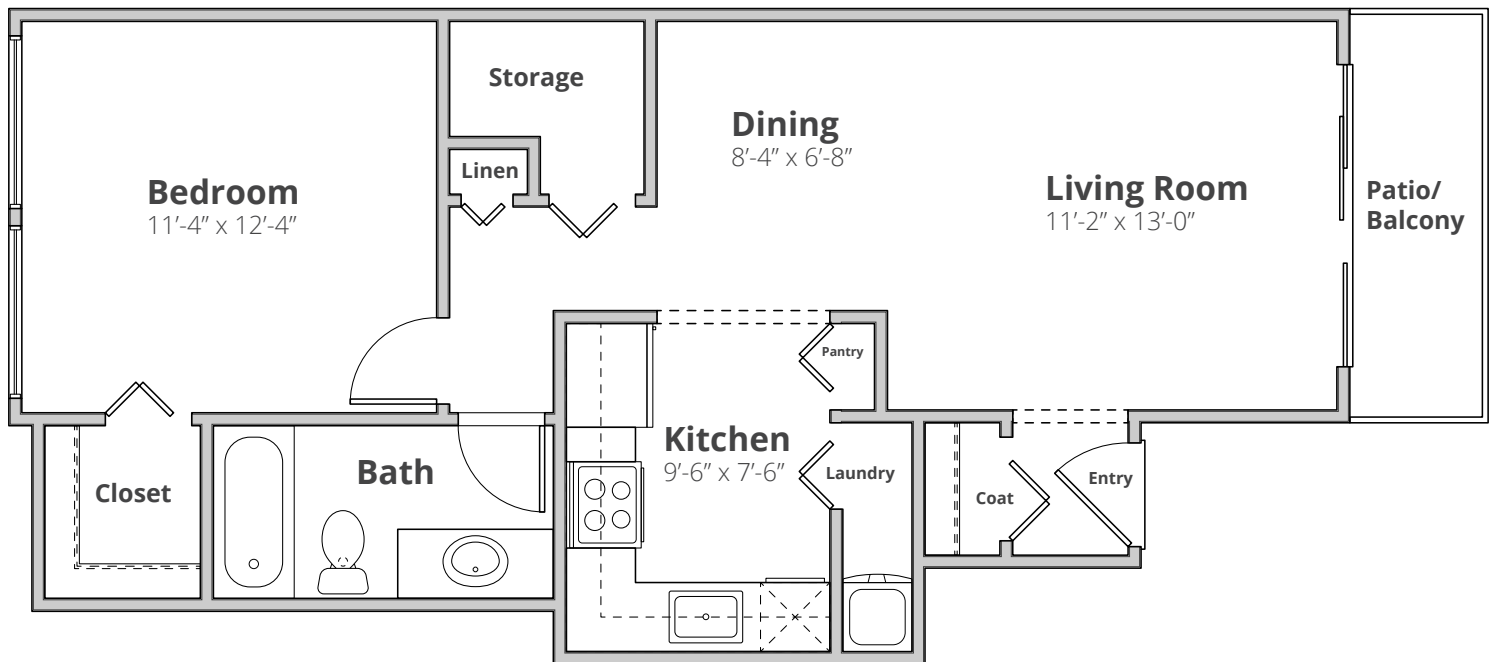

## The Vista

1 Bedroom

1 Bath

650 Sq. Ft.\*

*\*Square footage calculations were based on basic plan dimensions and may vary from the actual square footage of specific as built apartments.*