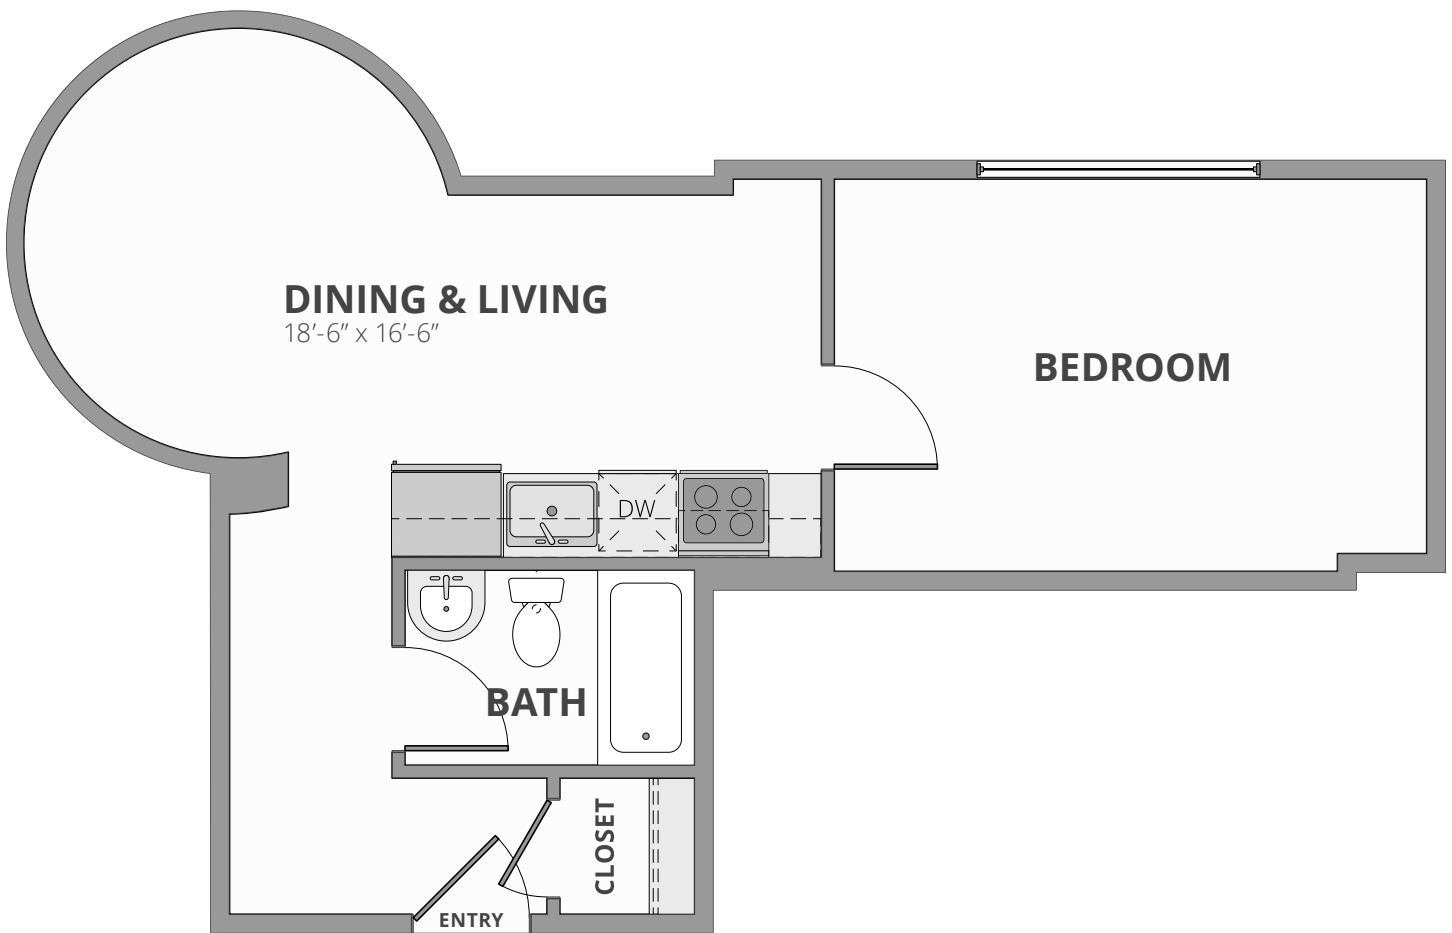

# PEAK MIDTOWN DETROIT

## The Radical

1 Bed | 1 Bath | 500 Sq. Ft.\*

*\*Square footage calculations were based on basic plan dimensions and may vary from the actual square footage of specific as built apartments.*