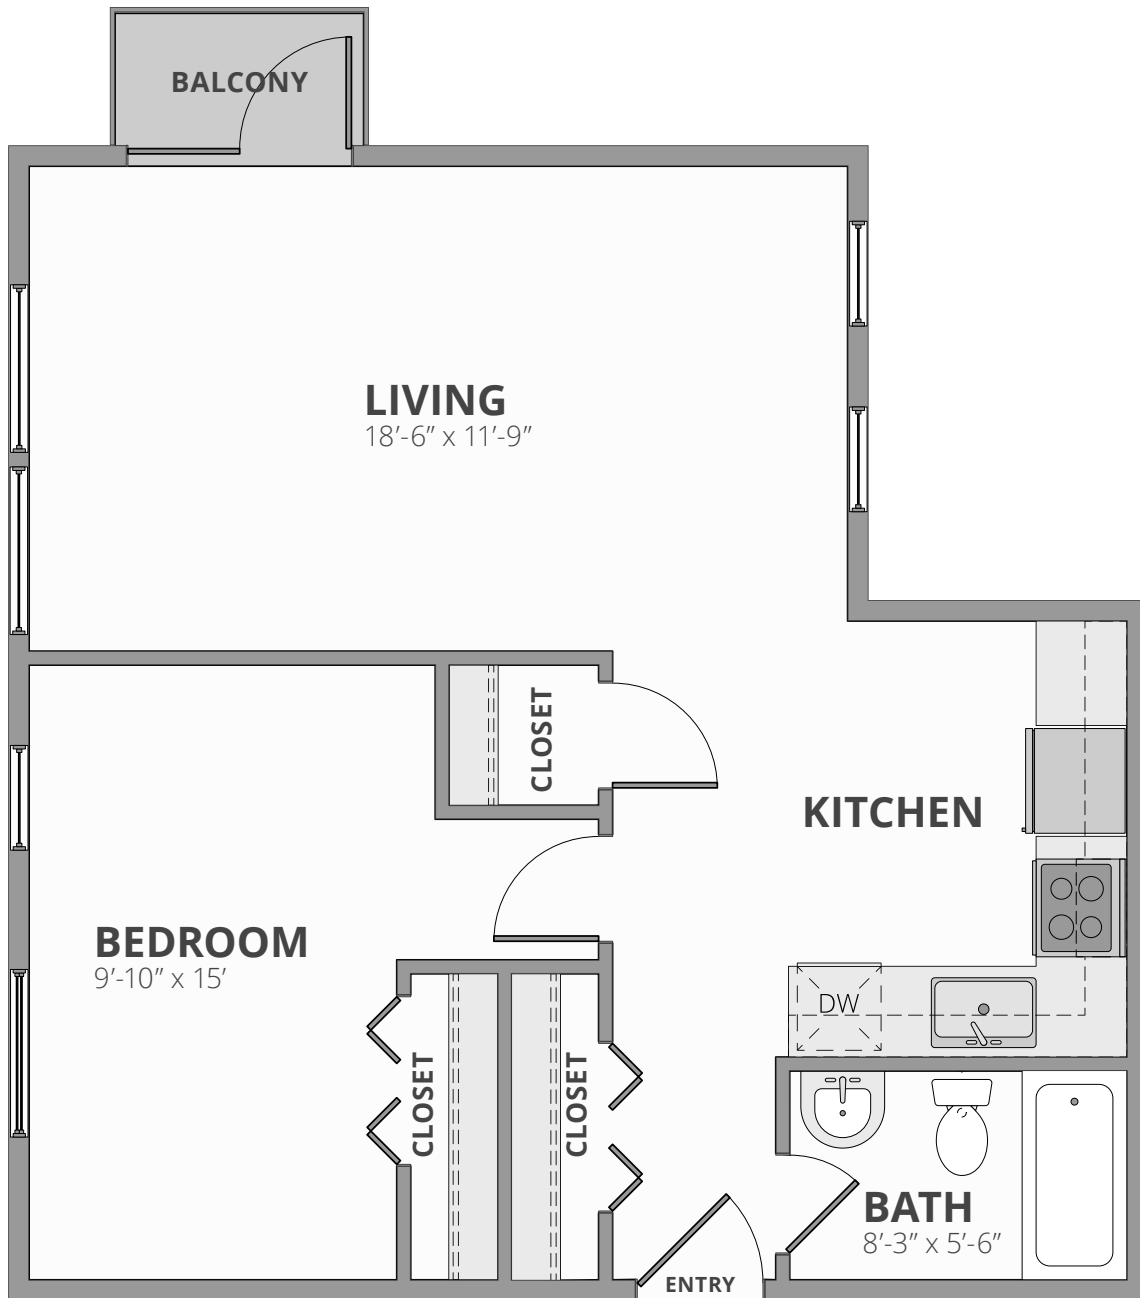

PEAK MIDTOWN DETROIT

The Renegade

1 Bed | 1 Bath | 600 Sq. Ft.*

**Square footage calculations were based on basic plan dimensions and may vary from the actual square footage of specific as built apartments.*