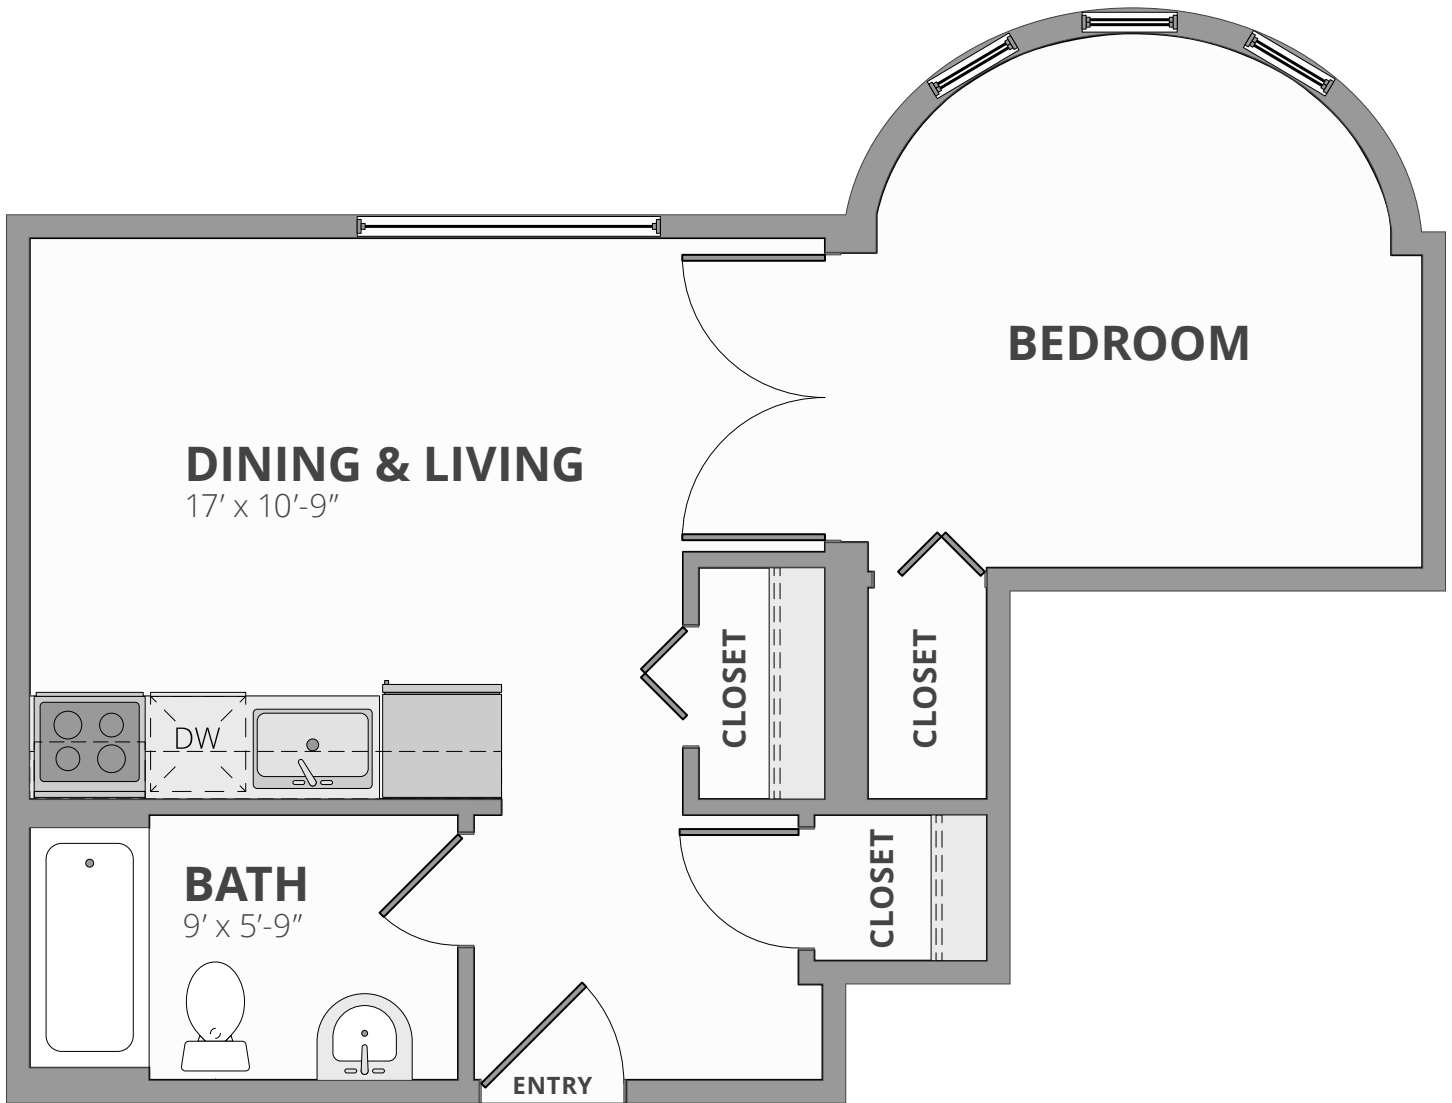

PEAK MIDTOWN DETROIT

The Rogue

1 Bed | 1 Bath | 475 Sq. Ft.*

**Square footage calculations were based on basic plan dimensions and may vary from the actual square footage of specific as built apartments.*