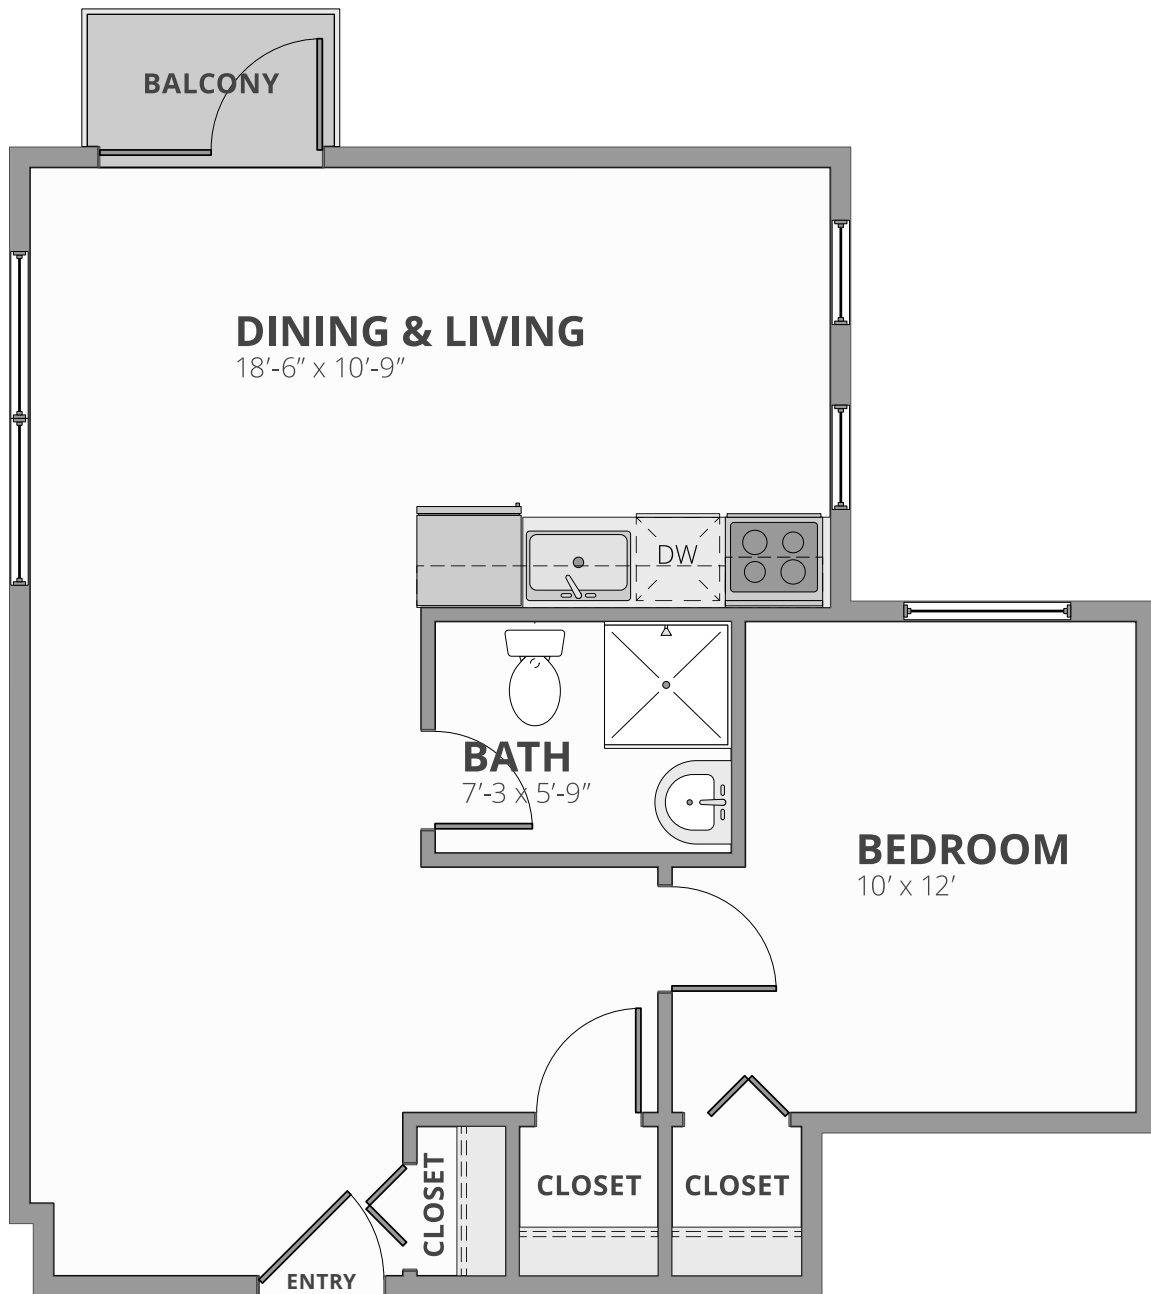

PEAK MIDTOWN DETROIT

The Visionary

1 Bed | 1 Bath | 650 Sq. Ft.*

**Square footage calculations were based on basic plan dimensions and may vary from the actual square footage of specific as built apartments.*