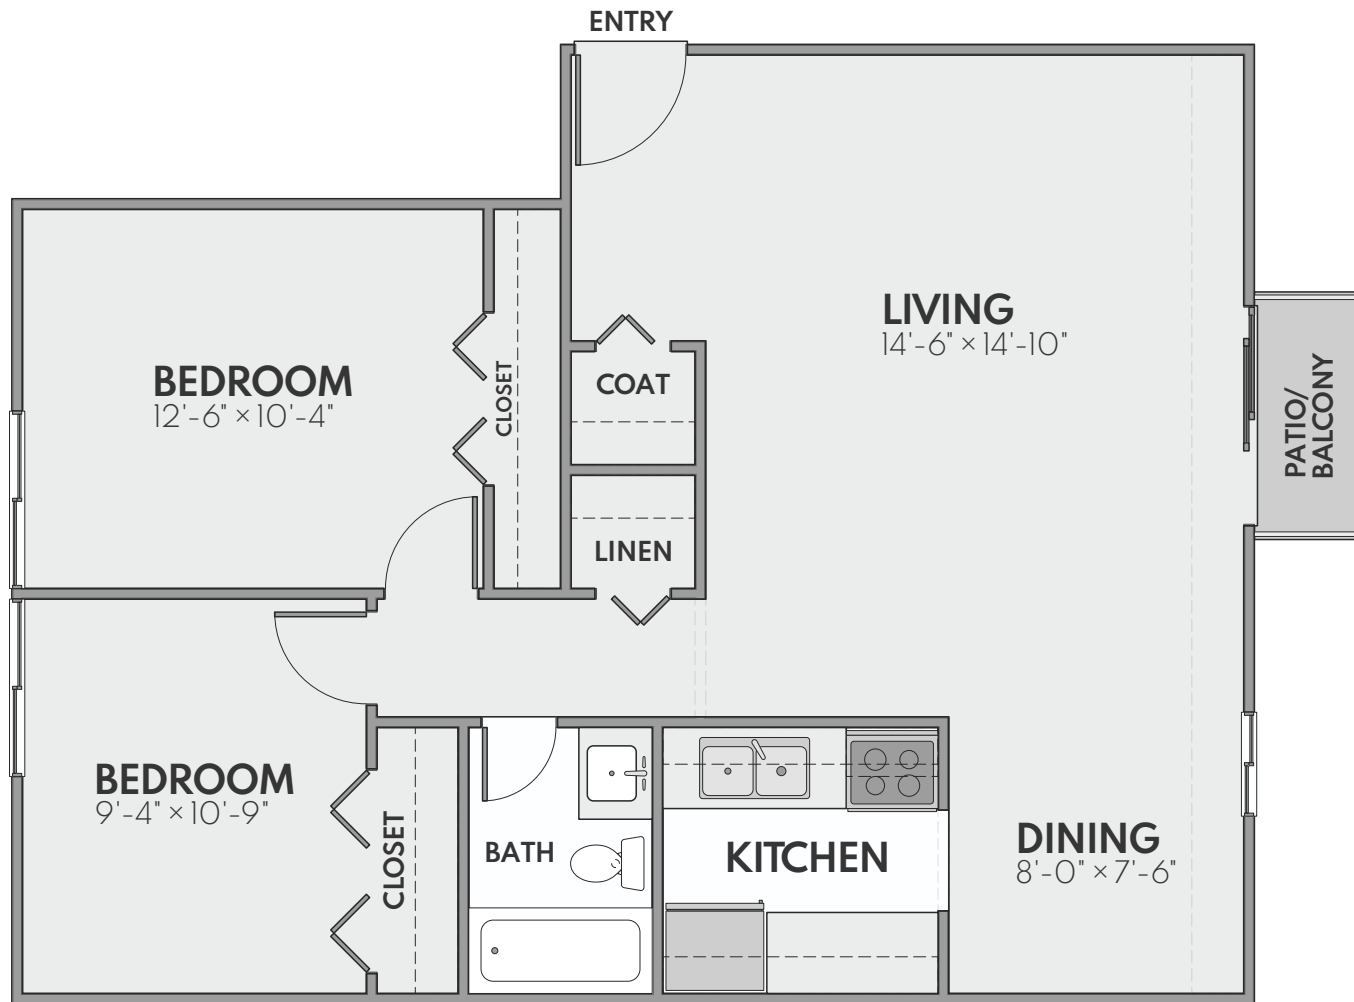

## The Napa

2 Bed | 1 Bath | 885 Sq. Ft.\*

*\*Square footage calculations were based on basic plan dimensions and may vary from the actual square footage of specific as built apartments.*