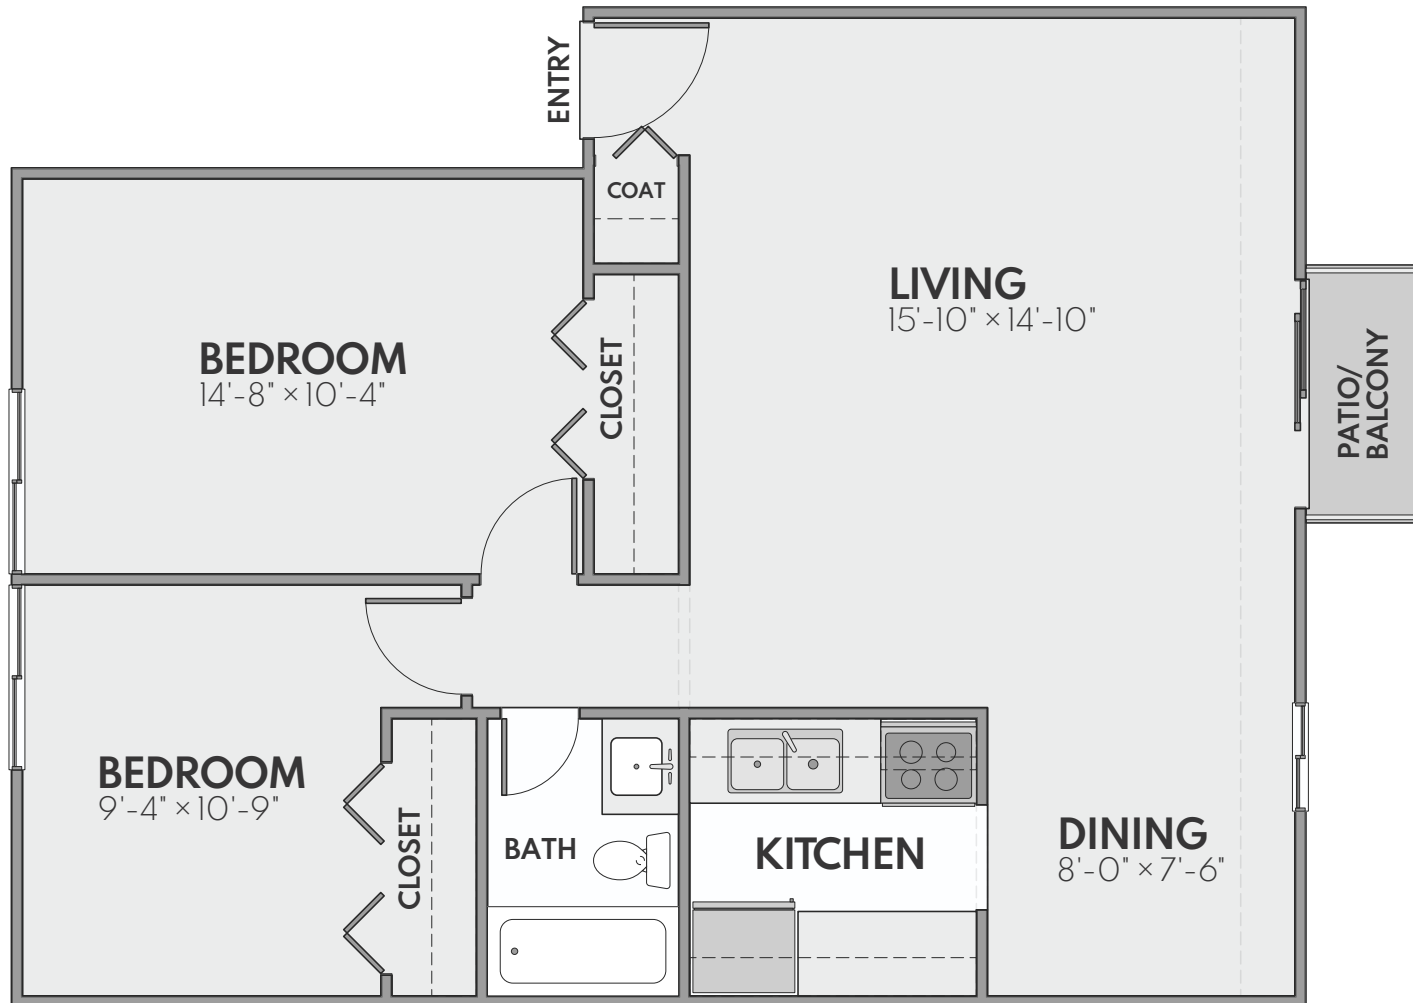

## The Rio

2 Bed | 1 Bath | 885 Sq. Ft.\*

*\*Square footage calculations were based on basic plan dimensions and may vary from the actual square footage of specific as built apartments.*