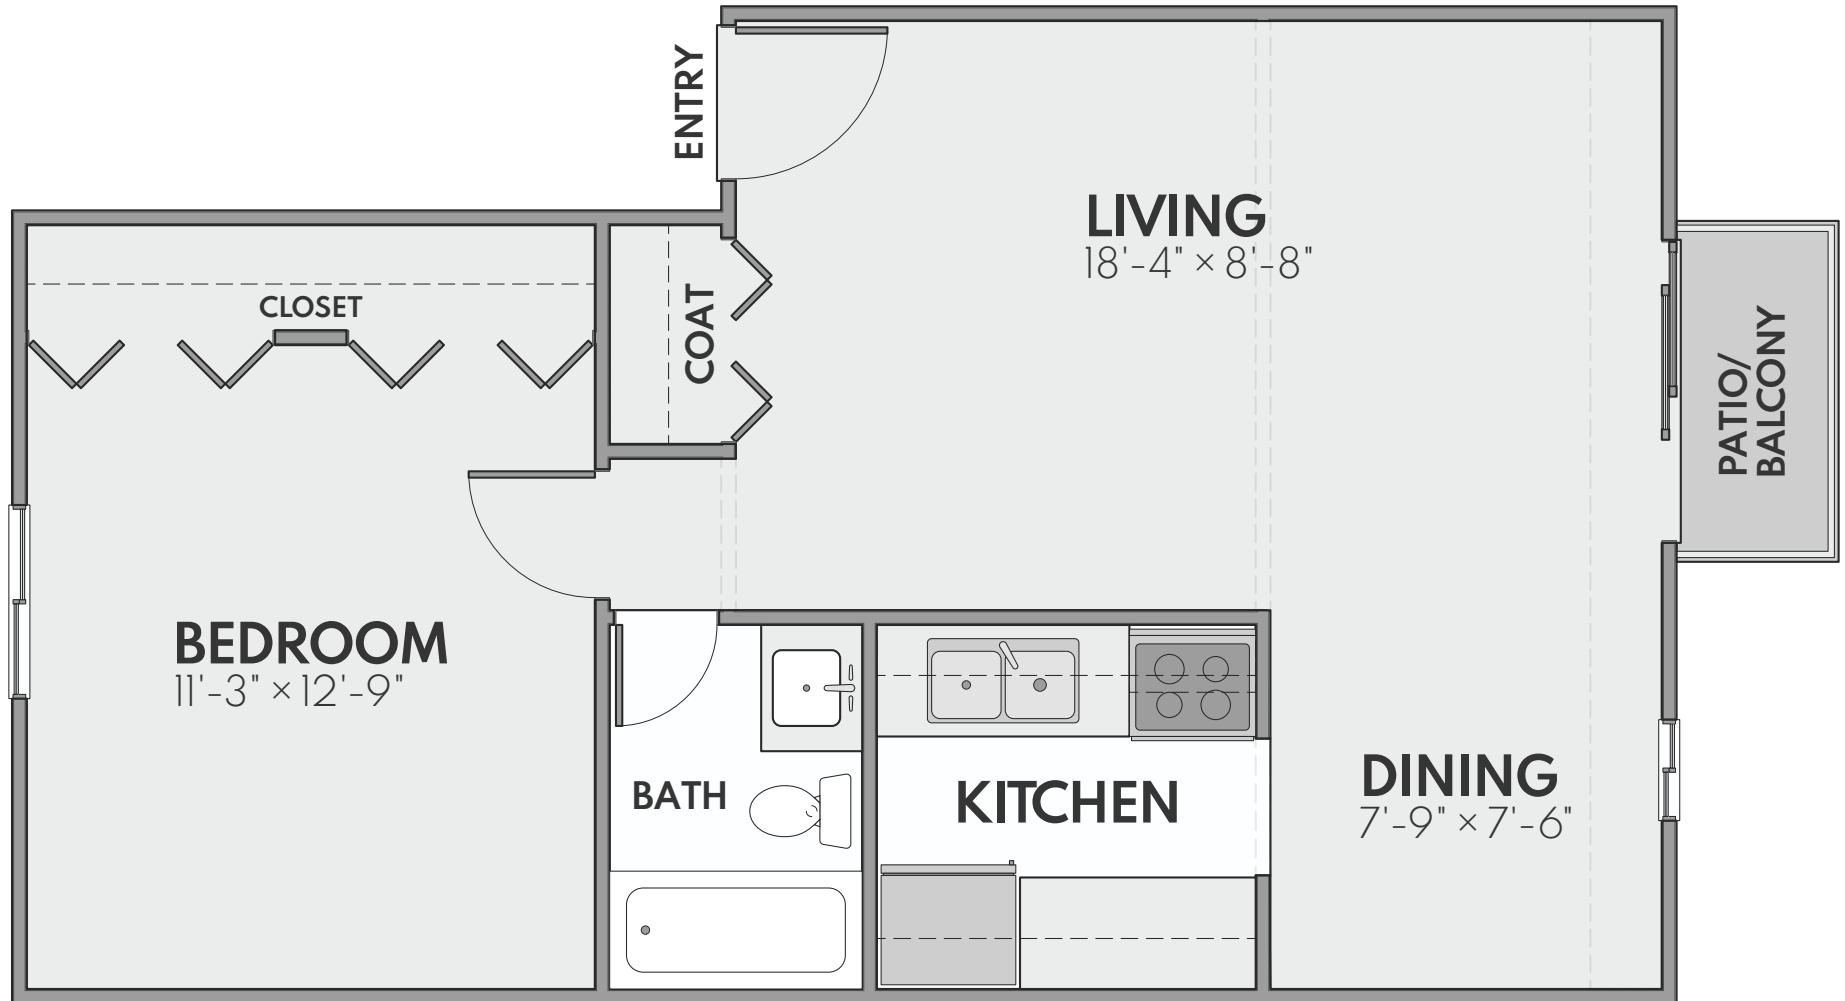

## The Sonoma

1 Bed | 1 Bath | 765 Sq. Ft.\*

*\*Square footage calculations were based on basic plan dimensions and may vary from the actual square footage of specific as built apartments.*