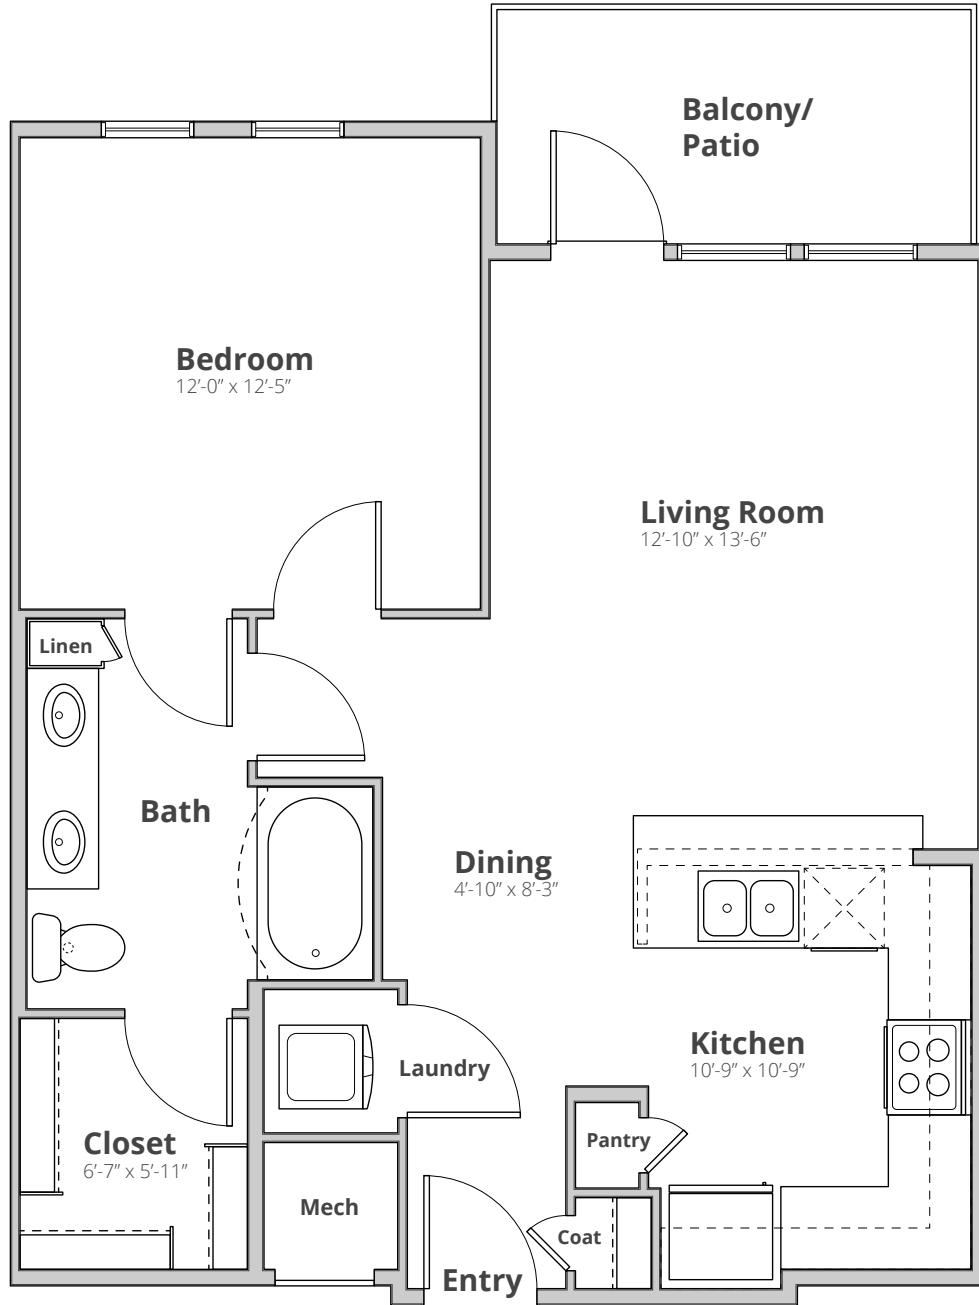

The Acme

1 Bedroom

1 Bath

851 Sq. Ft.*

**Square footage calculations were based on basic plan dimensions and may vary from the actual square footage of specific as built apartments.*

1111 Oakley Industrial Boulevard, Fairburn, GA 30213