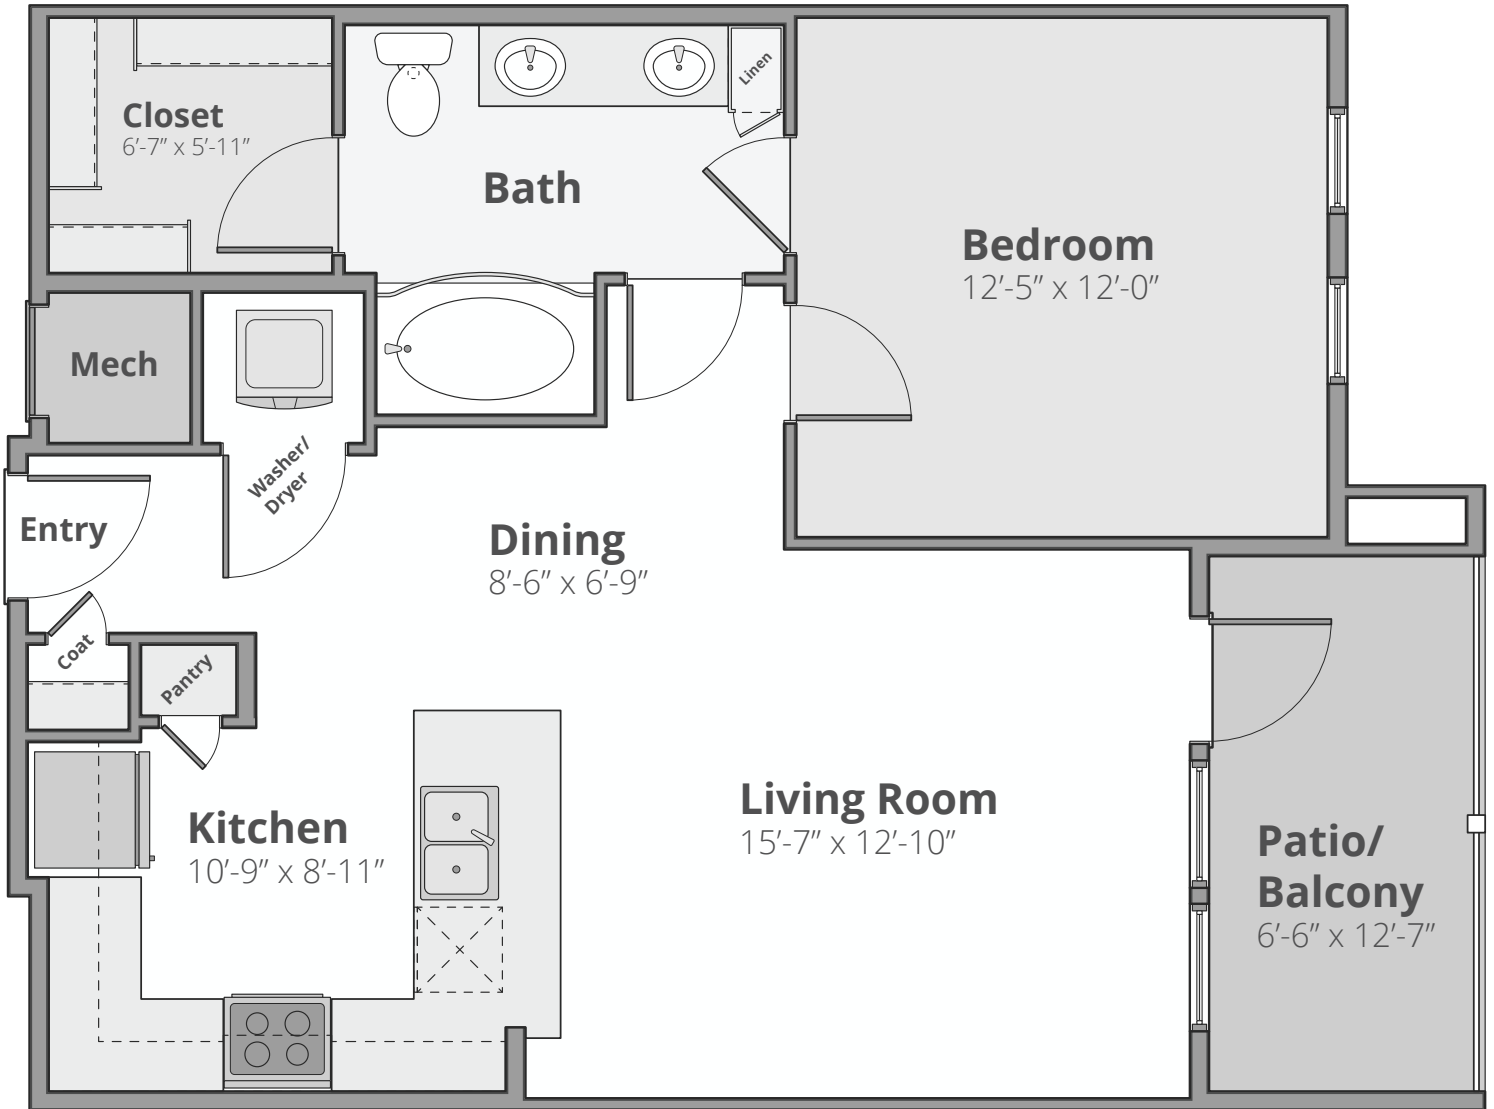

The Acme

1 Bedroom | 1 Bath | 851 Sq. Ft.*

**Square footage calculations were based on basic plan dimensions and may vary from the actual square footage of specific as built apartments.*