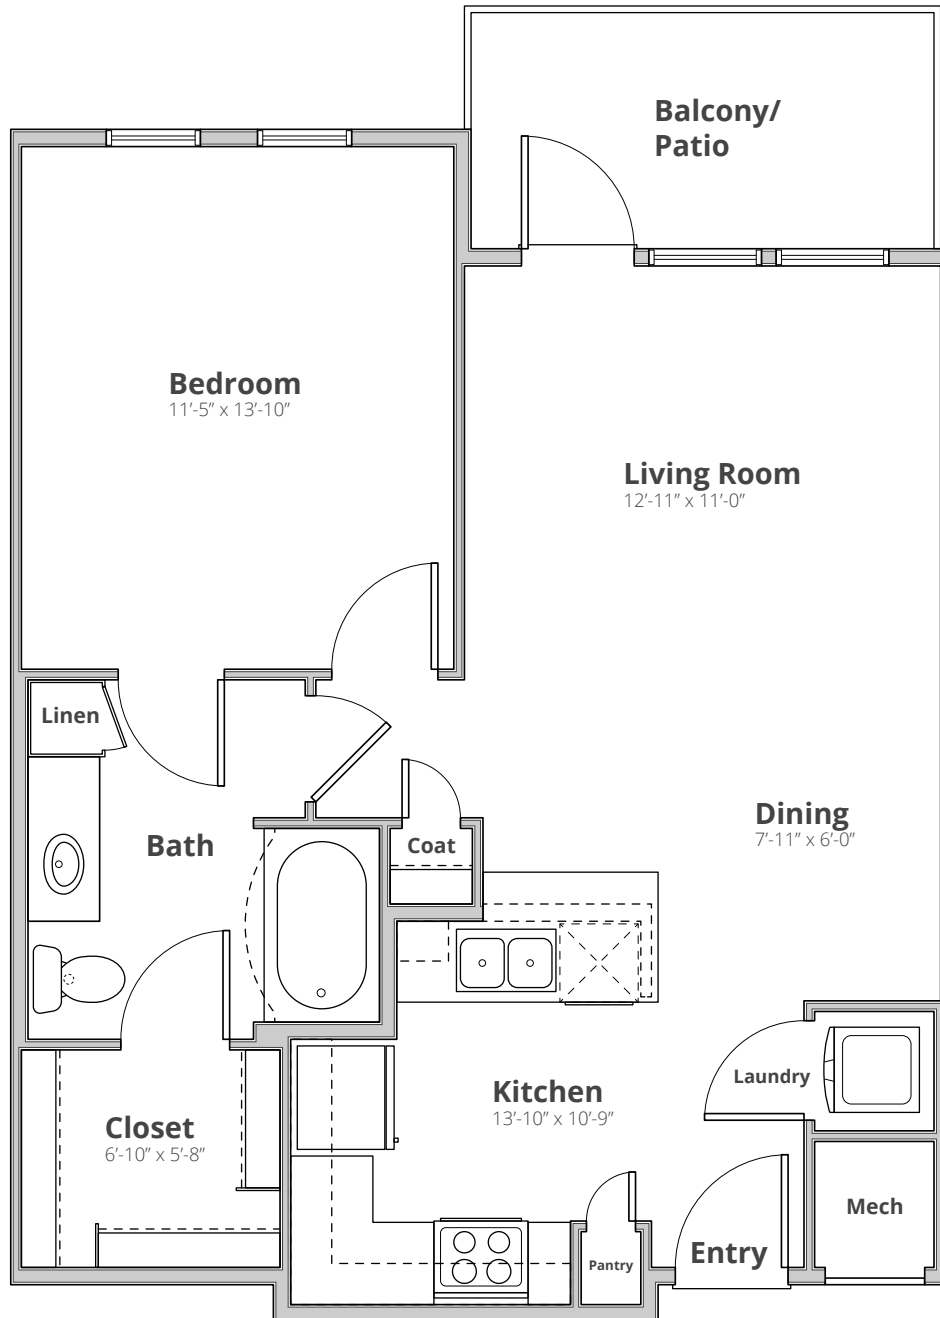

The Apex

1 Bedroom

1 Bath

817 Sq. Ft.*

**Square footage calculations were based on basic plan dimensions and may vary from the actual square footage of specific as built apartments.*

1111 Oakley Industrial Boulevard, Fairburn, GA 30213