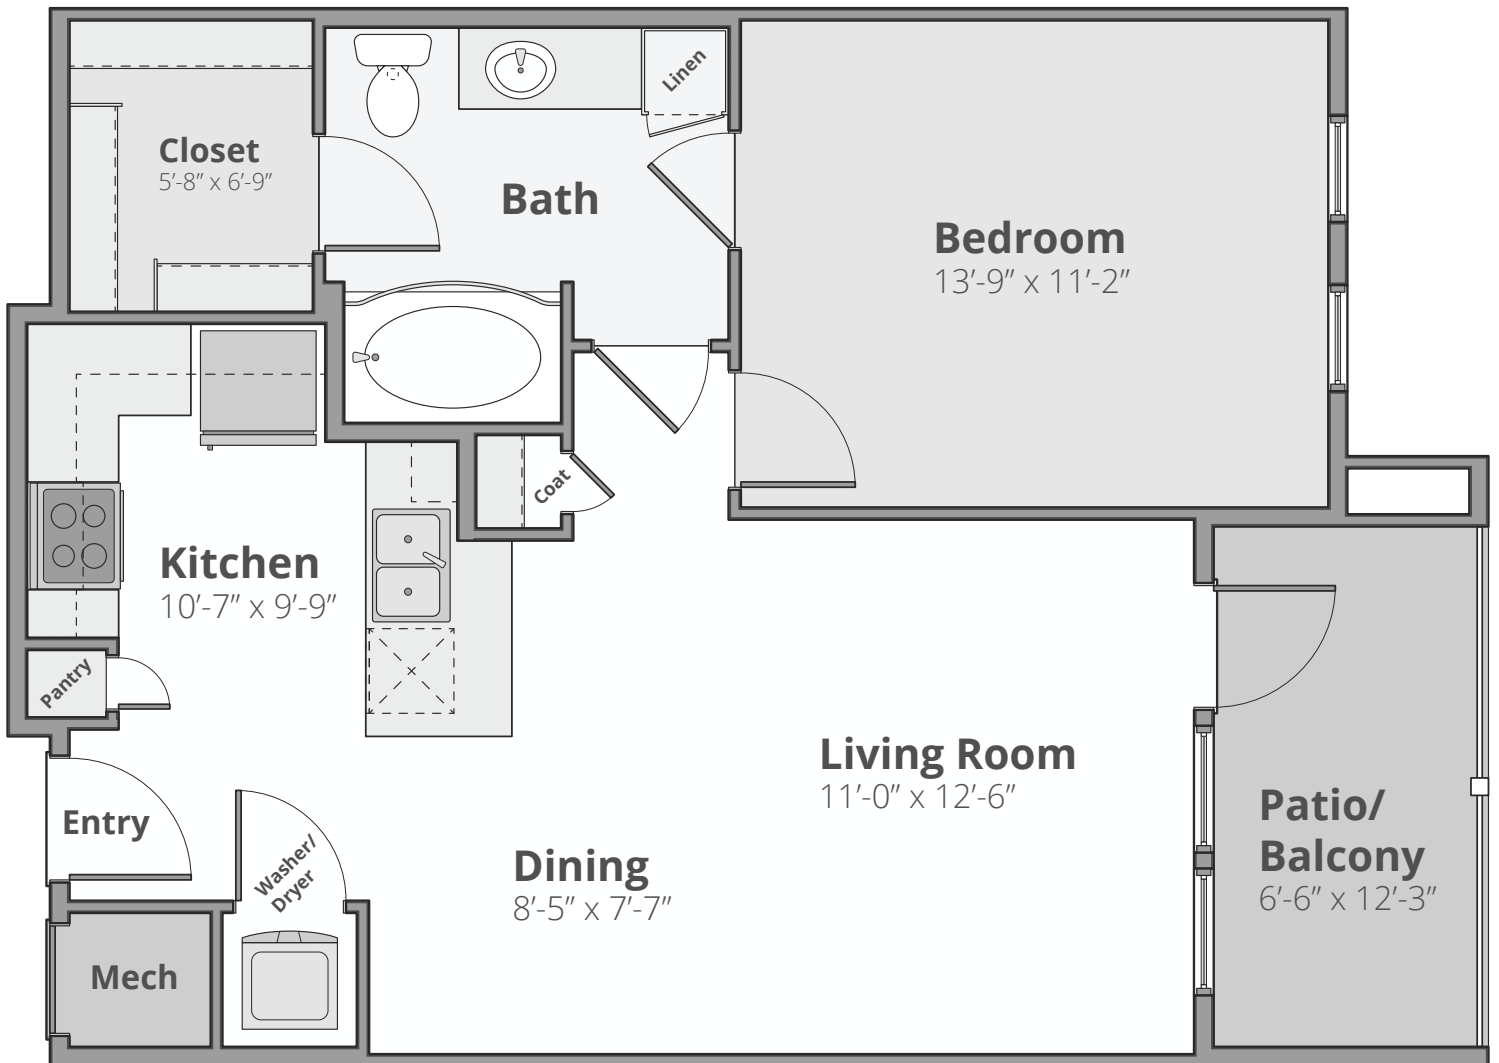

The Apex

1 Bedroom | 1 Bath | 817 Sq. Ft.*

**Square footage calculations were based on basic plan dimensions and may vary from the actual square footage of specific as built apartments.*