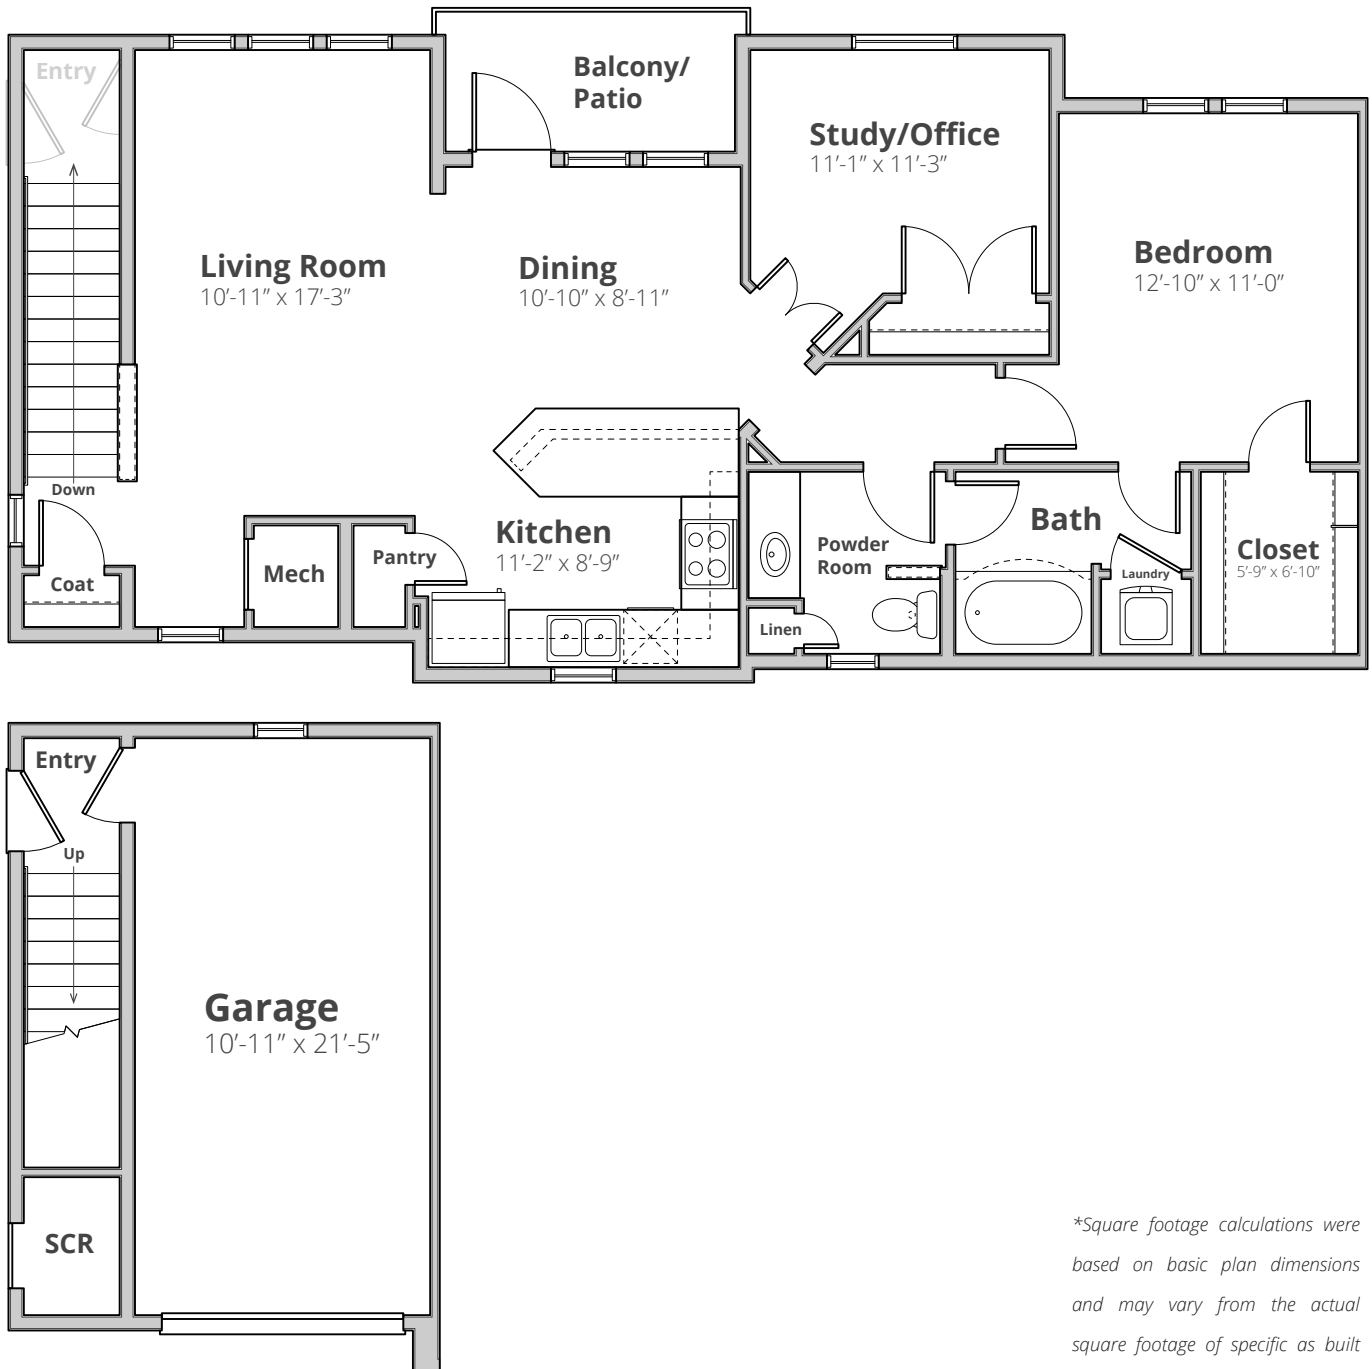

## The Equinox

1 Bedroom

1 Bath

1,147 Sq. Ft.\*

*\*Square footage calculations were based on basic plan dimensions and may vary from the actual square footage of specific as built apartments.*