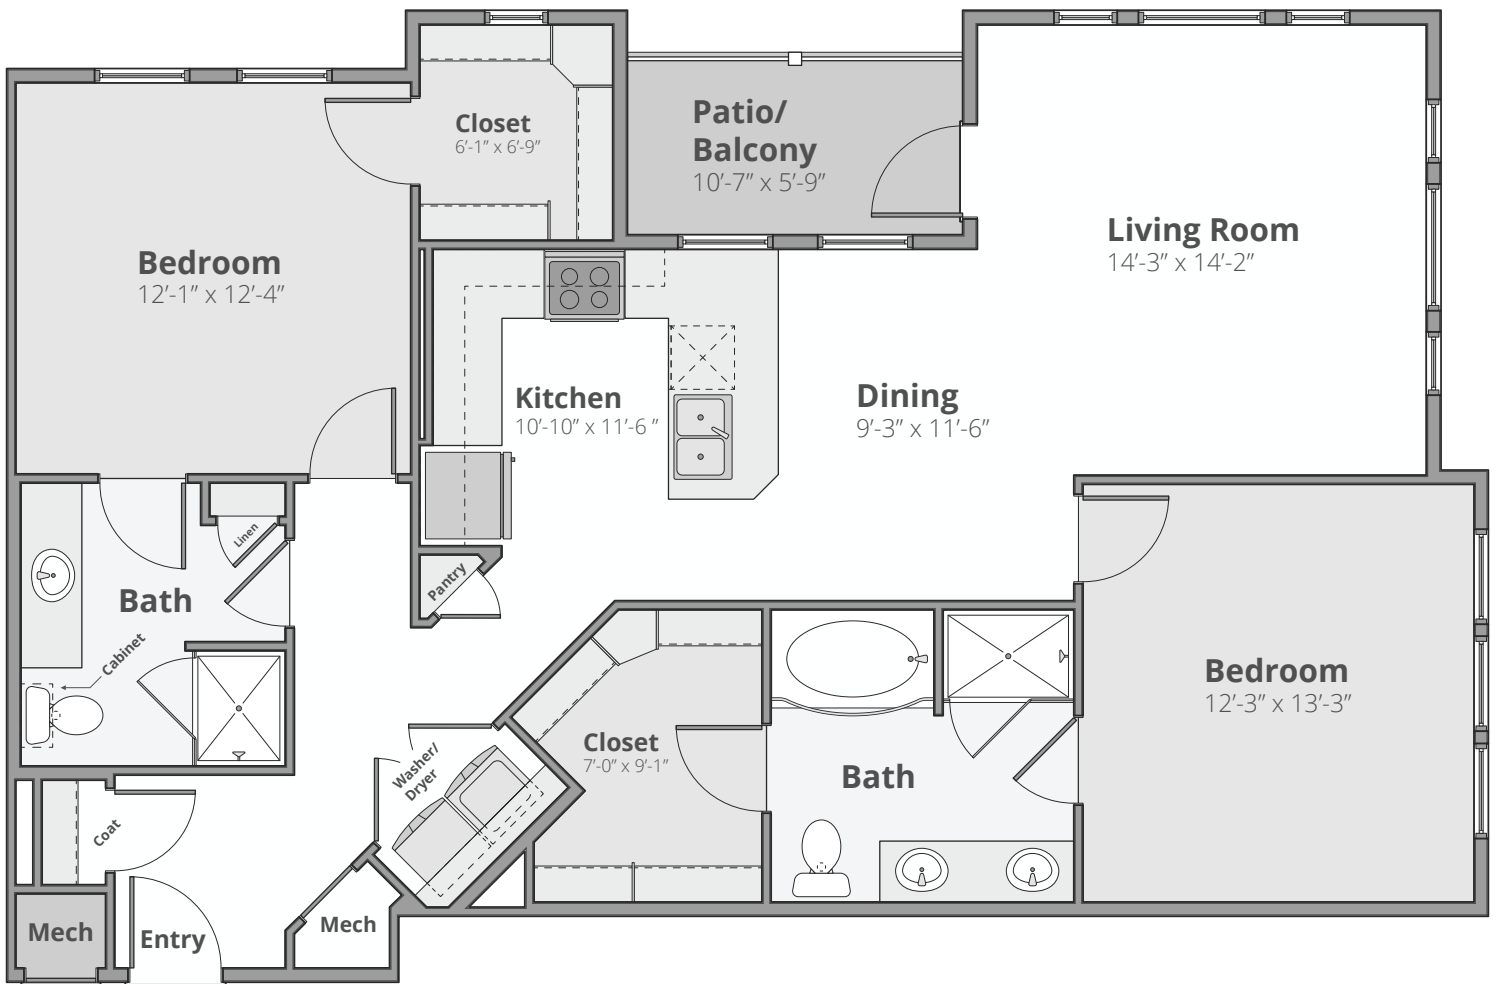

The Meridian

2 Bedroom | 2 Bath | 1,303 Sq. Ft.*

**Square footage calculations were based on basic plan dimensions and may vary from the actual square footage of specific as built apartments.*