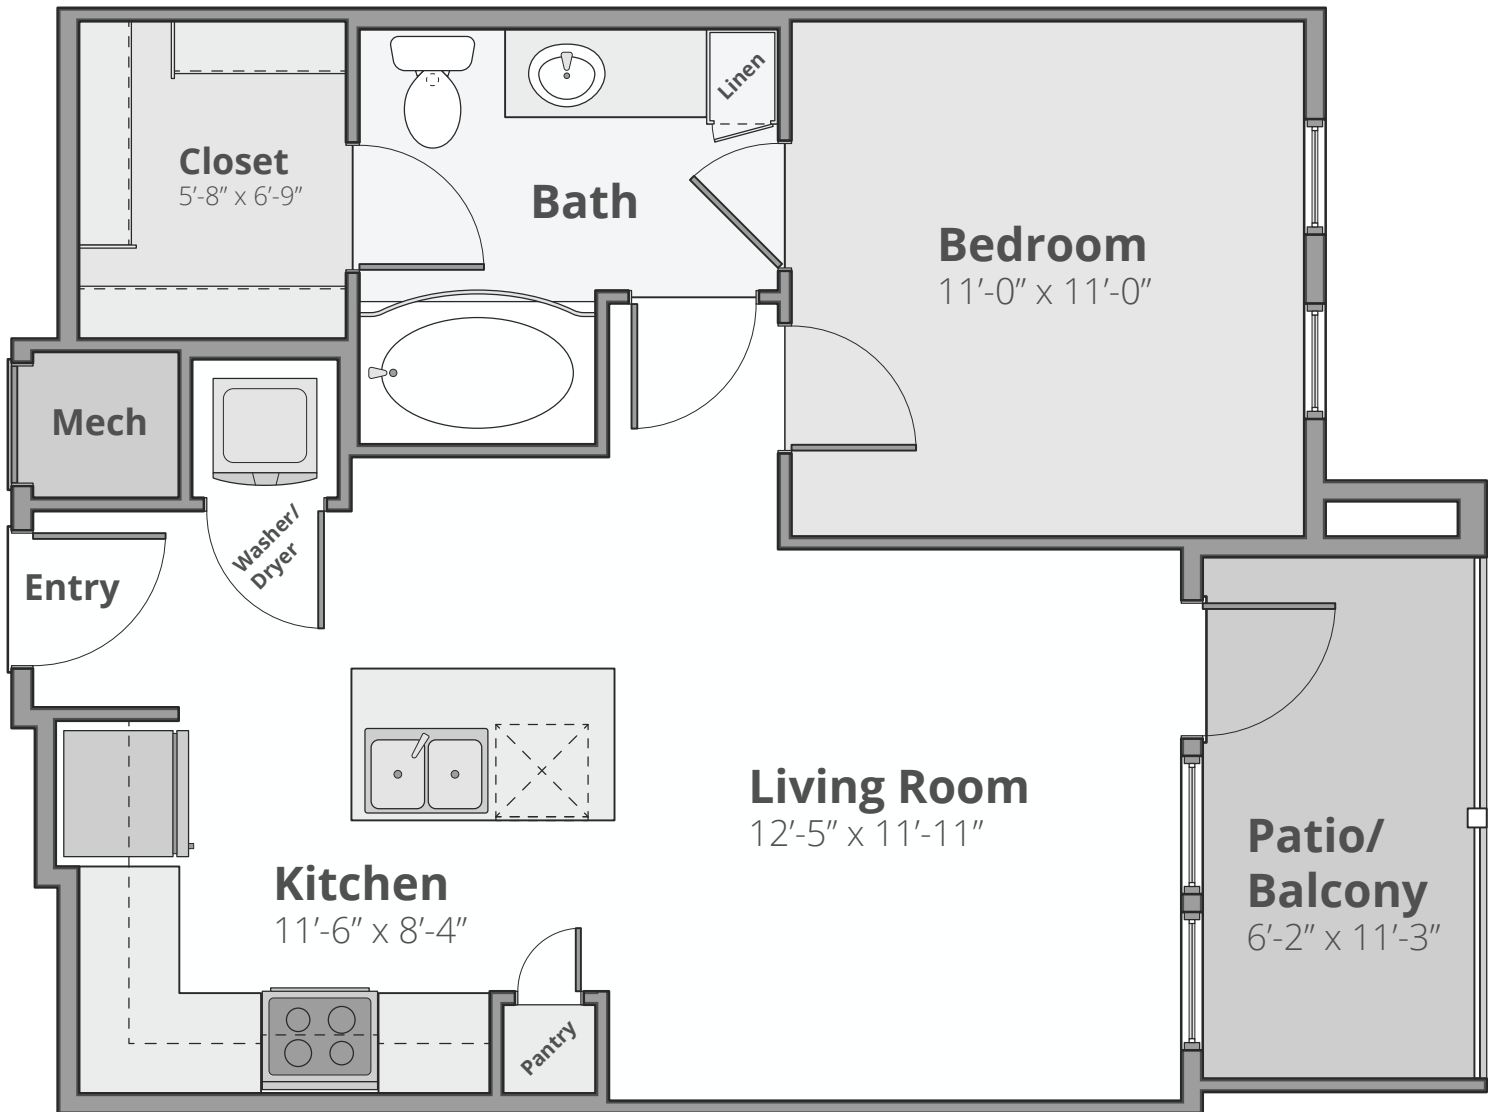

The Pinnacle

1 Bedroom | 1 Bath | 698 Sq. Ft.*

**Square footage calculations were based on basic plan dimensions and may vary from the actual square footage of specific as built apartments.*