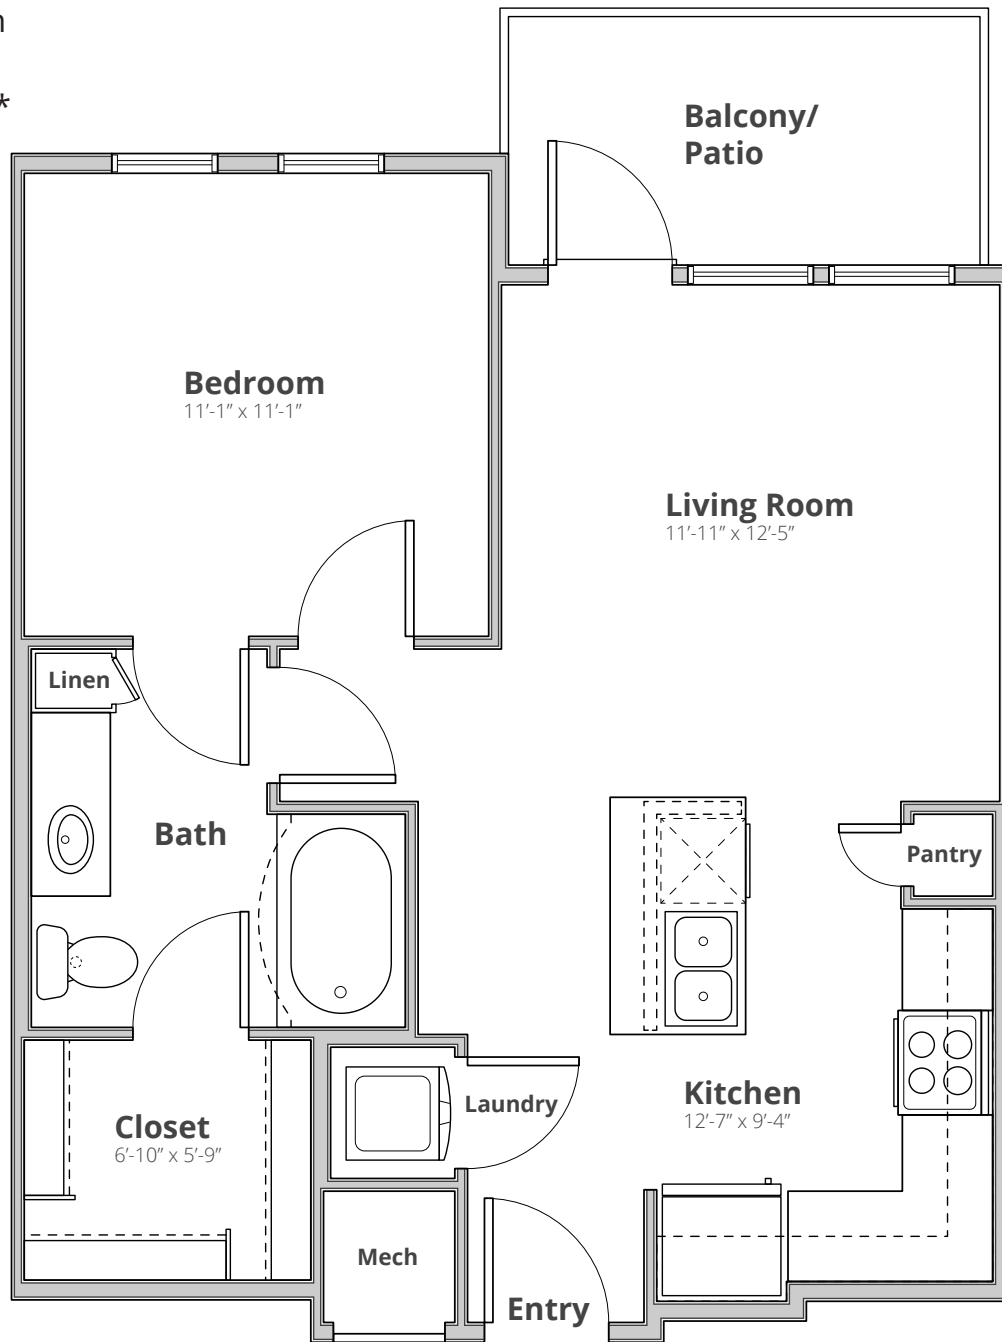

The Pinnacle

1 Bedroom

1 Bath

698 Sq. Ft.*

**Square footage calculations were based on basic plan dimensions and may vary from the actual square footage of specific as built apartments.*

1111 Oakley Industrial Boulevard, Fairburn, GA 30213