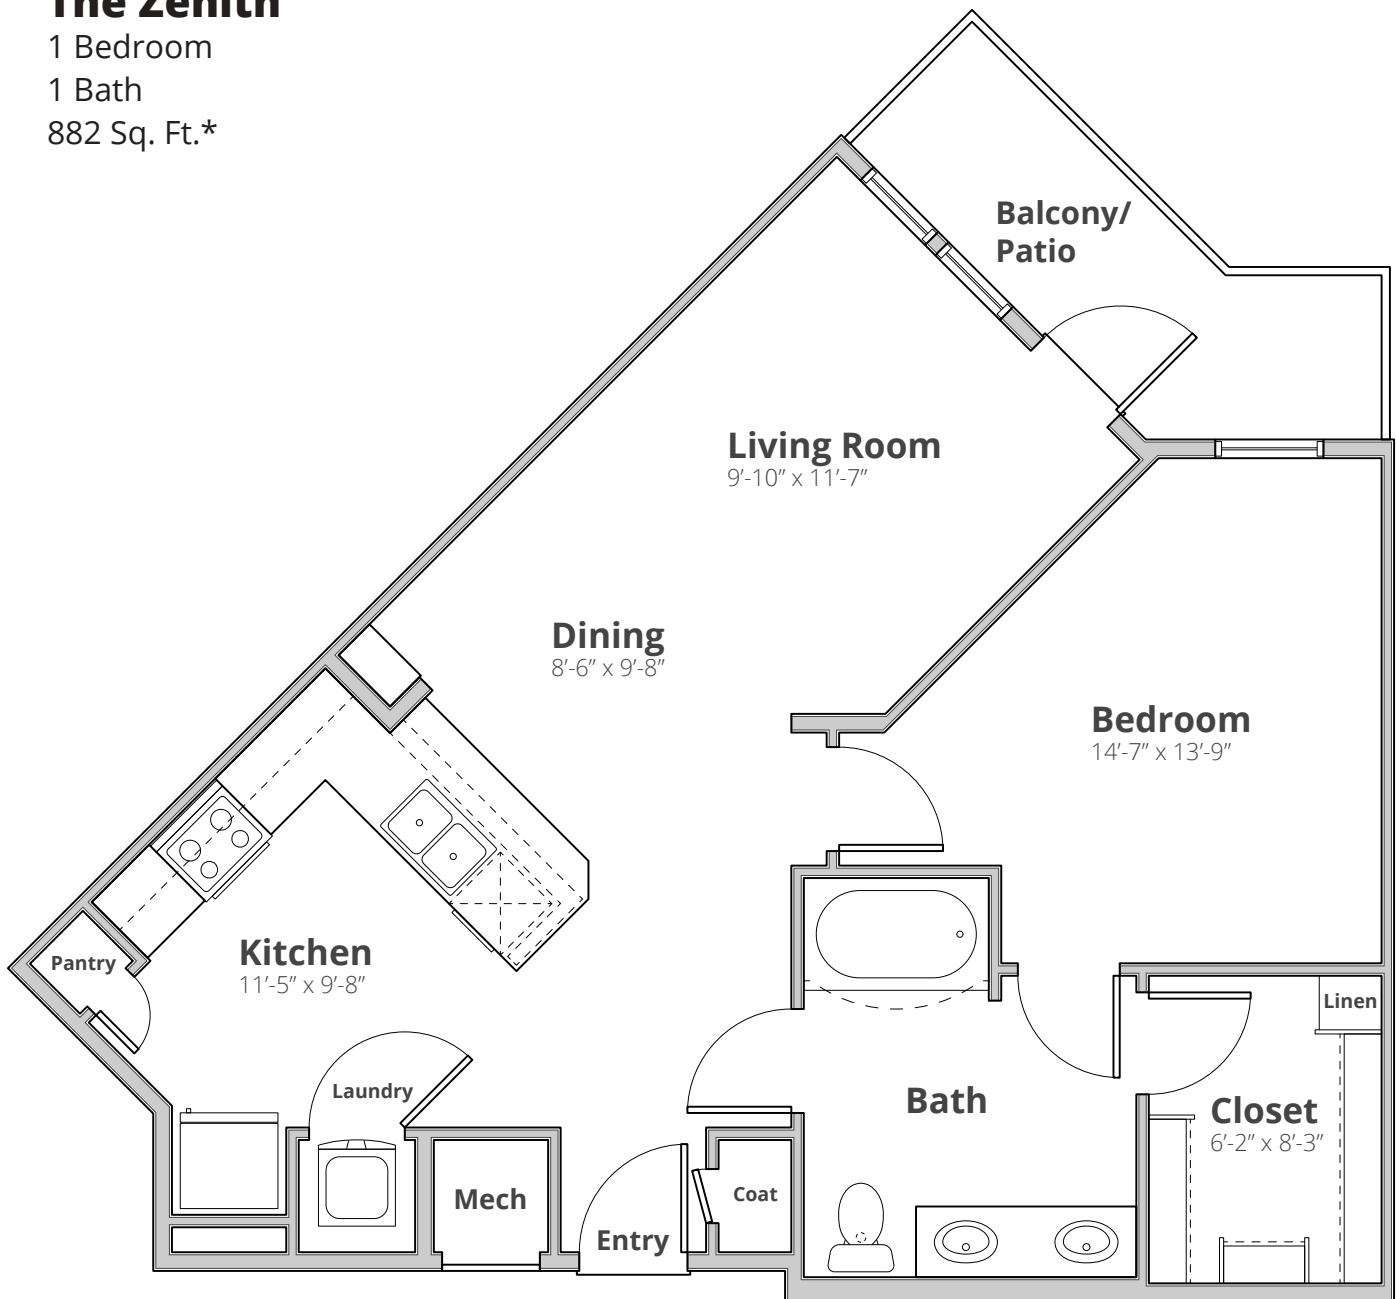

## The Zenith

1 Bedroom

1 Bath

882 Sq. Ft.\*

*\*Square footage calculations were based on basic plan dimensions and may vary from the actual square footage of specific as built apartments.*

1111 Oakley Industrial Boulevard, Fairburn, GA 30213