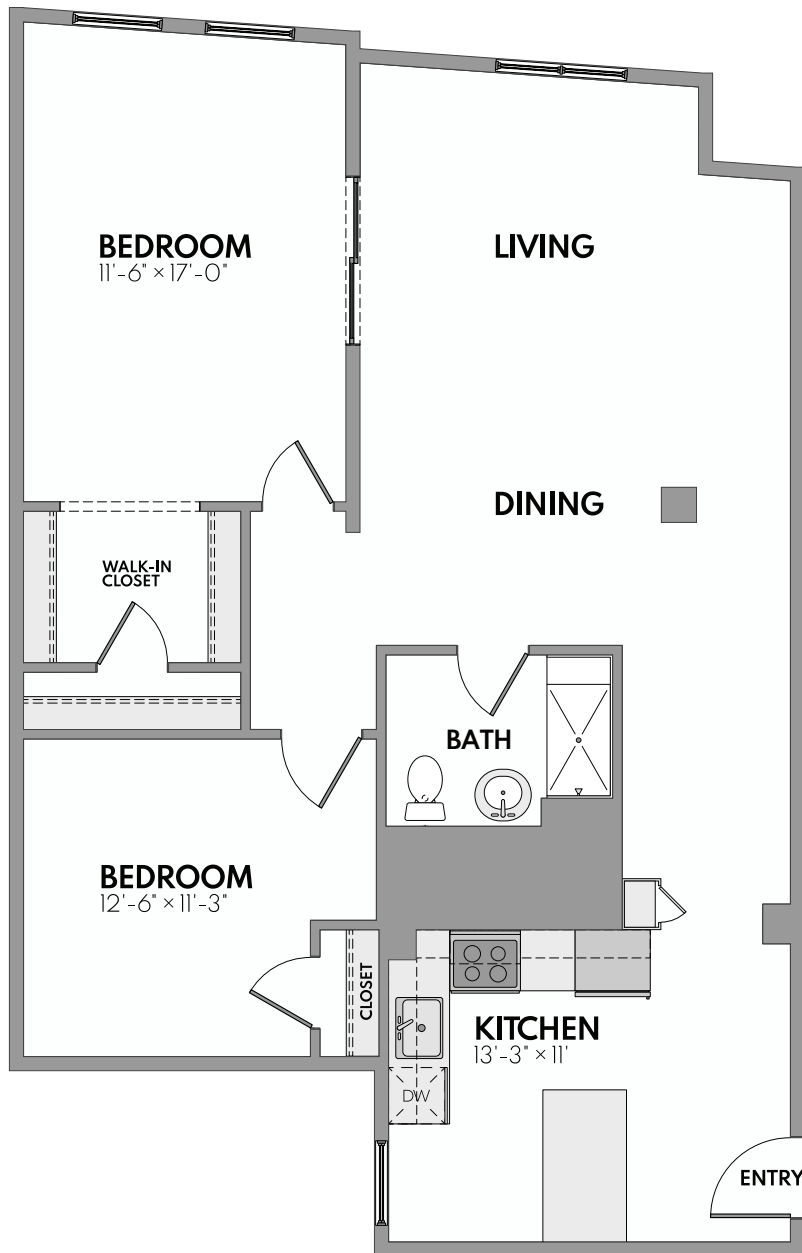

The Albert

2 Bed | 1 Bath | 1,056 Sq. Ft.*

**Square footage calculations were based on basic plan dimensions and may vary from the actual square footage of specific as built apartments.*