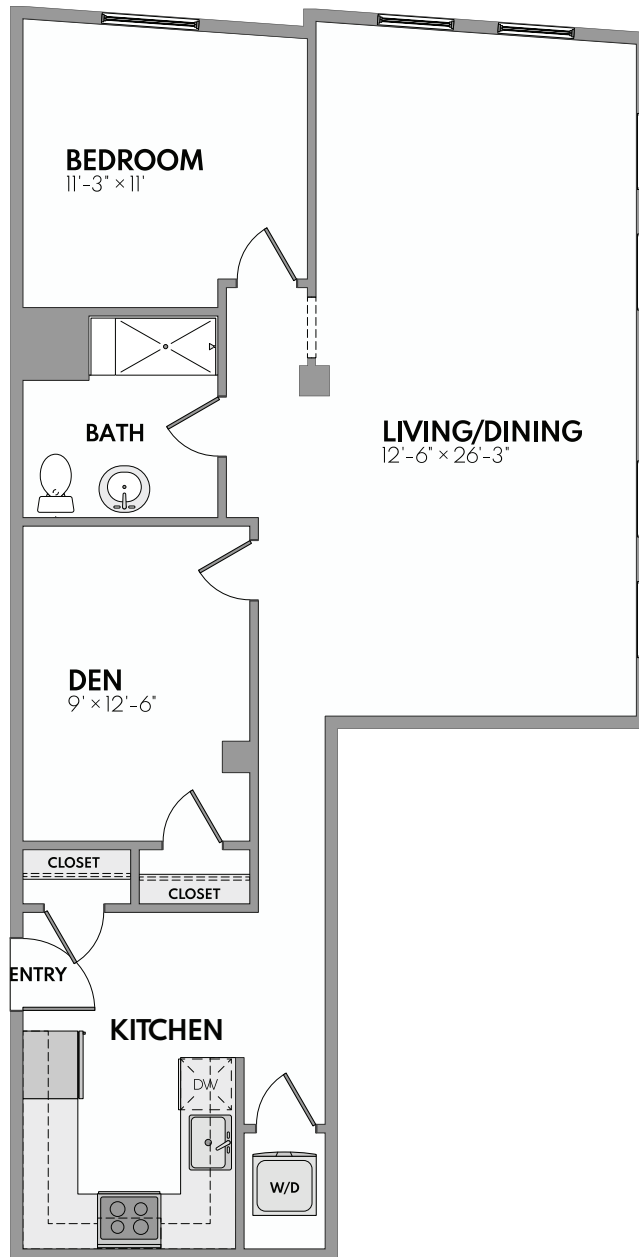

The Cobb

1 Bed | 1 Bath | 906 Sq. Ft.*

**Square footage calculations were based on basic plan dimensions and may vary from the actual square footage of specific as built apartments.*