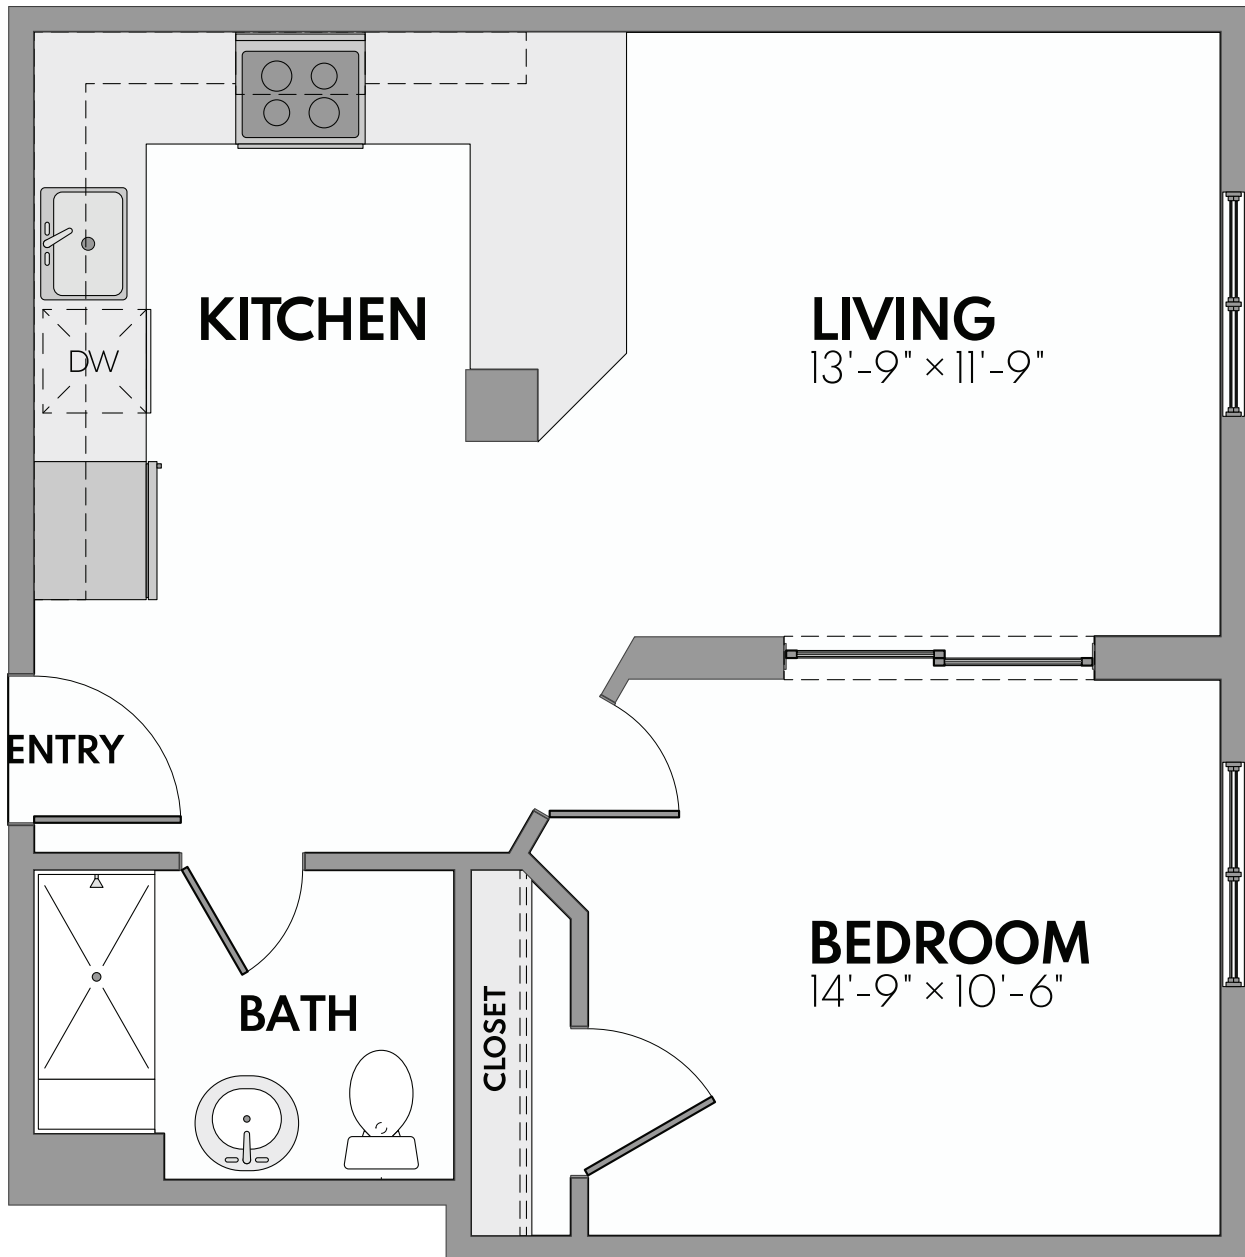

The Hawkins

1 Bed | 1 Bath | 526 Sq. Ft.*

**Square footage calculations were based on basic plan dimensions and may vary from the actual square footage of specific as built apartments.*