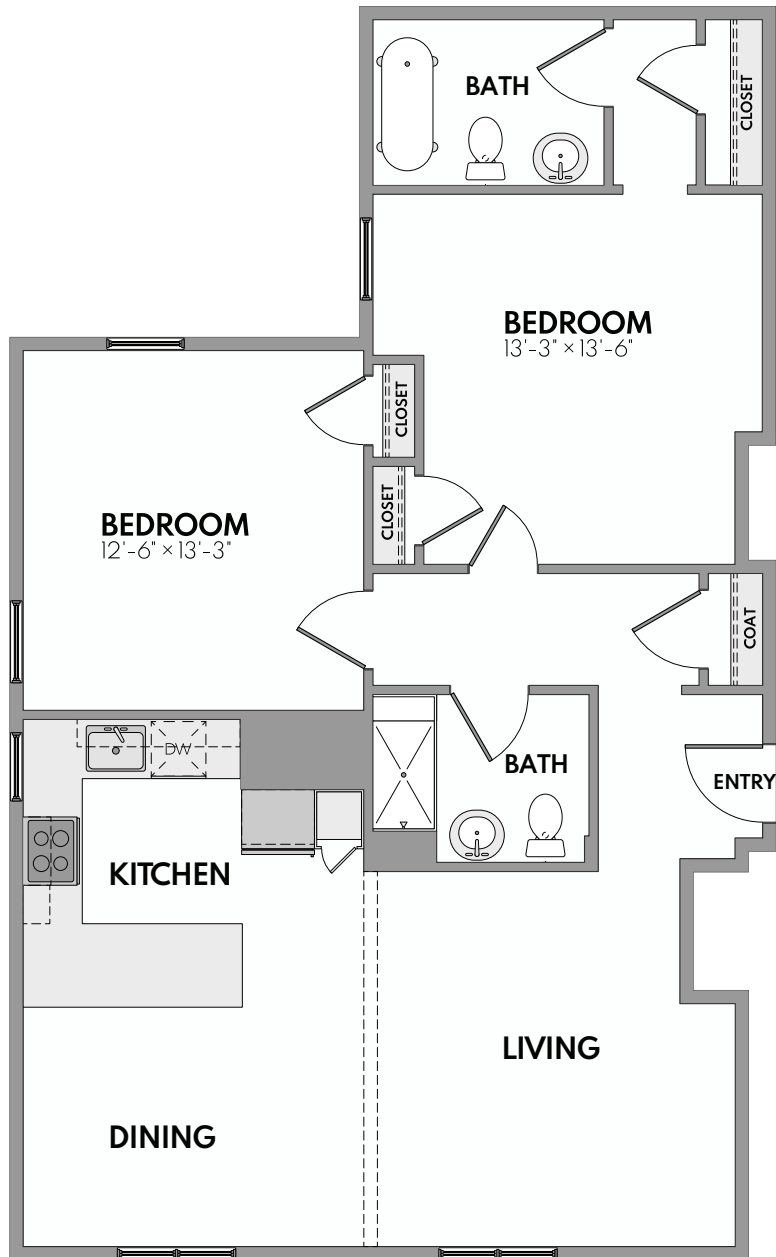

The Julius

2 Bed | 2 Bath | 1060 Sq. Ft.*

**Square footage calculations were based on basic plan dimensions and may vary from the actual square footage of specific as built apartments.*