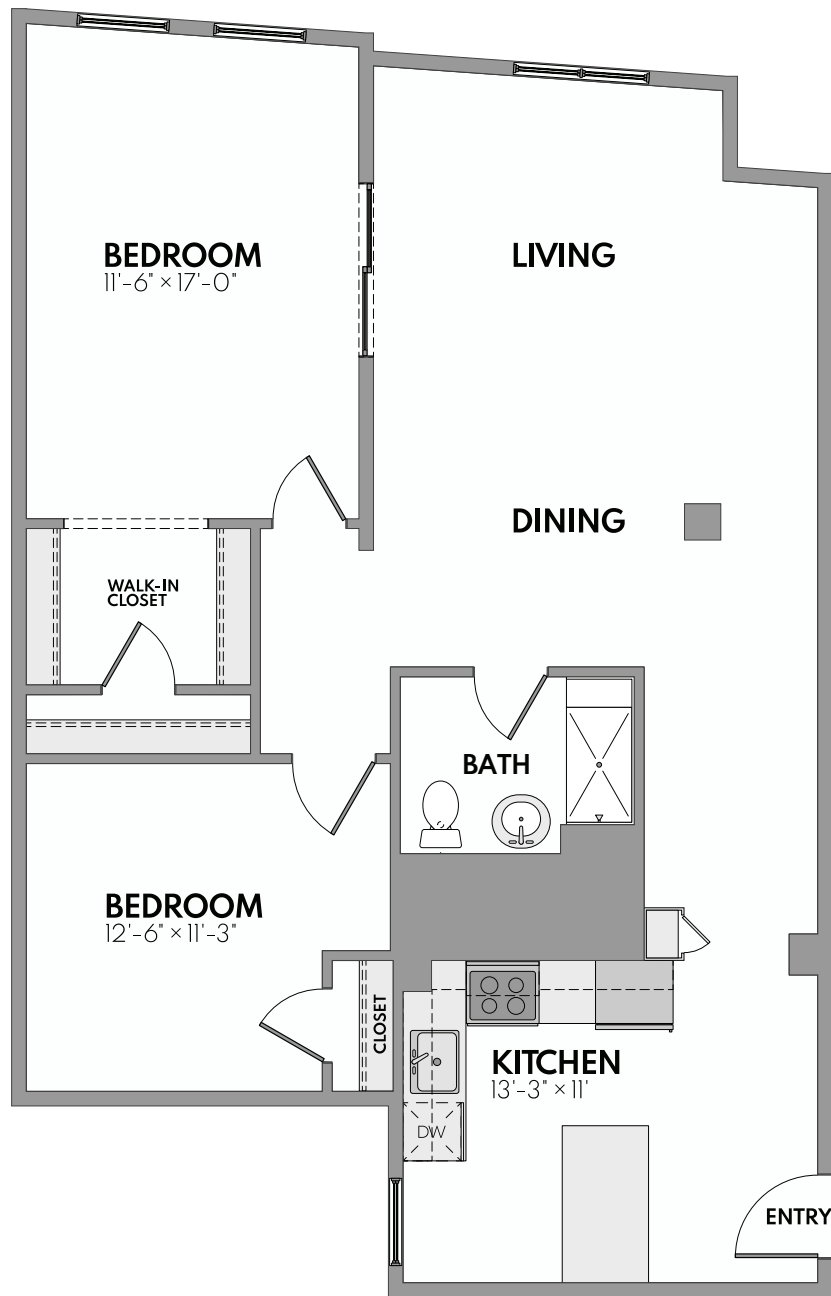

PEAK MIDTOWN DETROIT

The Albert

2 Bed | 1 Bath | 1,070 Sq. Ft.*

**Square footage calculations were based on basic plan dimensions and may vary from the actual square footage of specific as built apartments.*