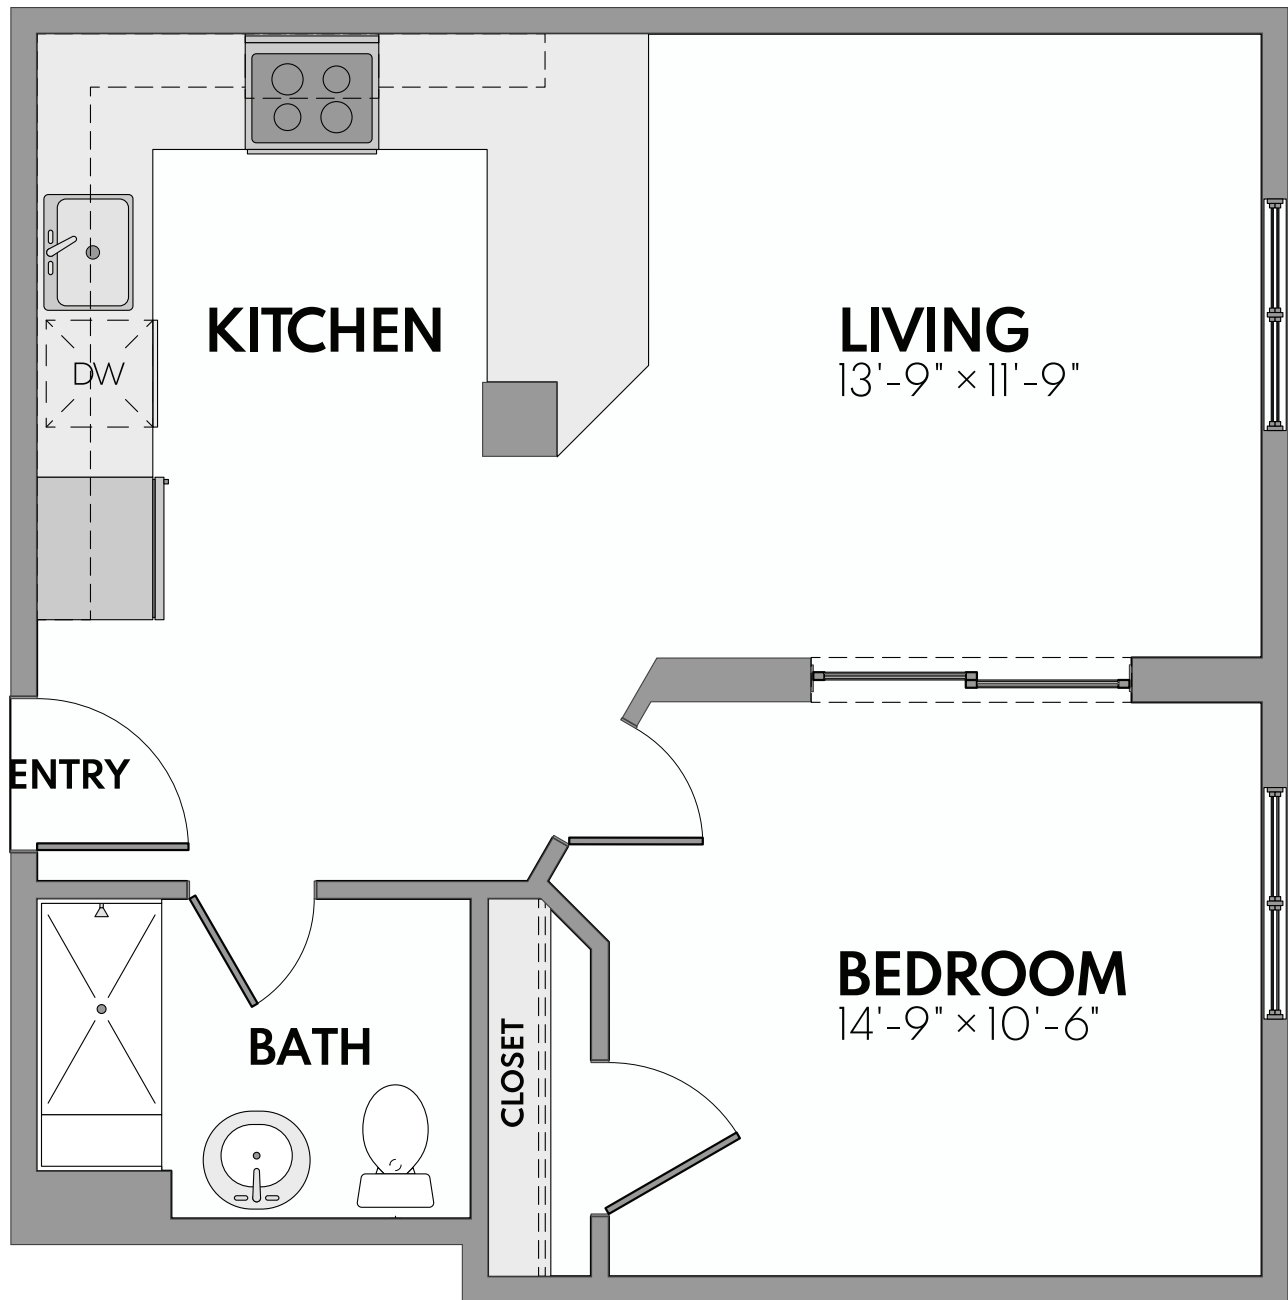

PEAK MIDTOWN DETROIT

The Hawkins

1 Bed | 1 Bath | 565 Sq. Ft.*

**Square footage calculations were based on basic plan dimensions and may vary from the actual square footage of specific as built apartments.*