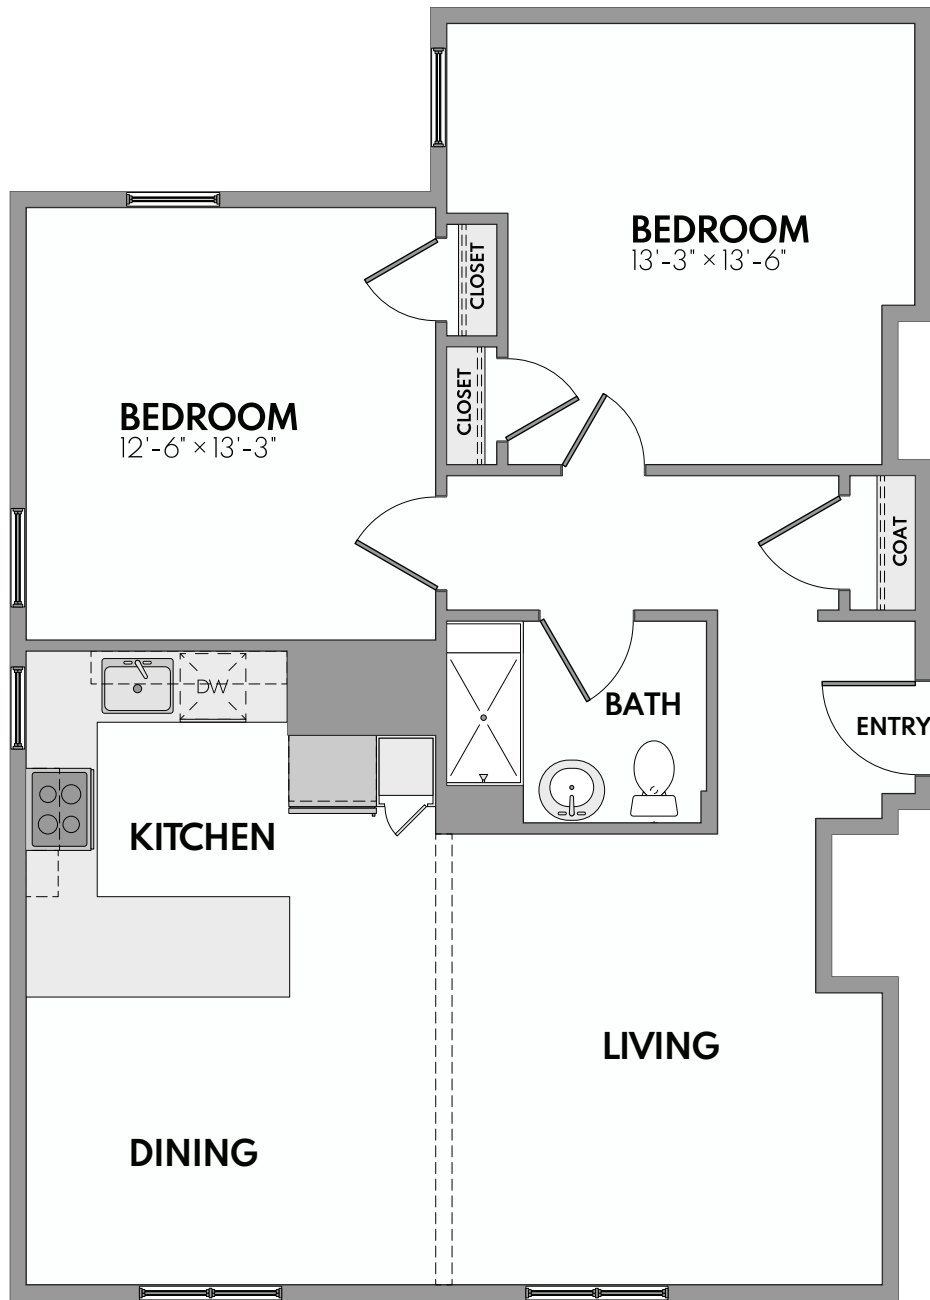

PEAK MIDTOWN DETROIT

The Julius

2 Bed | 1 Bath | 965 Sq. Ft.*

**Square footage calculations were based on basic plan dimensions and may vary from the actual square footage of specific as built apartments.*