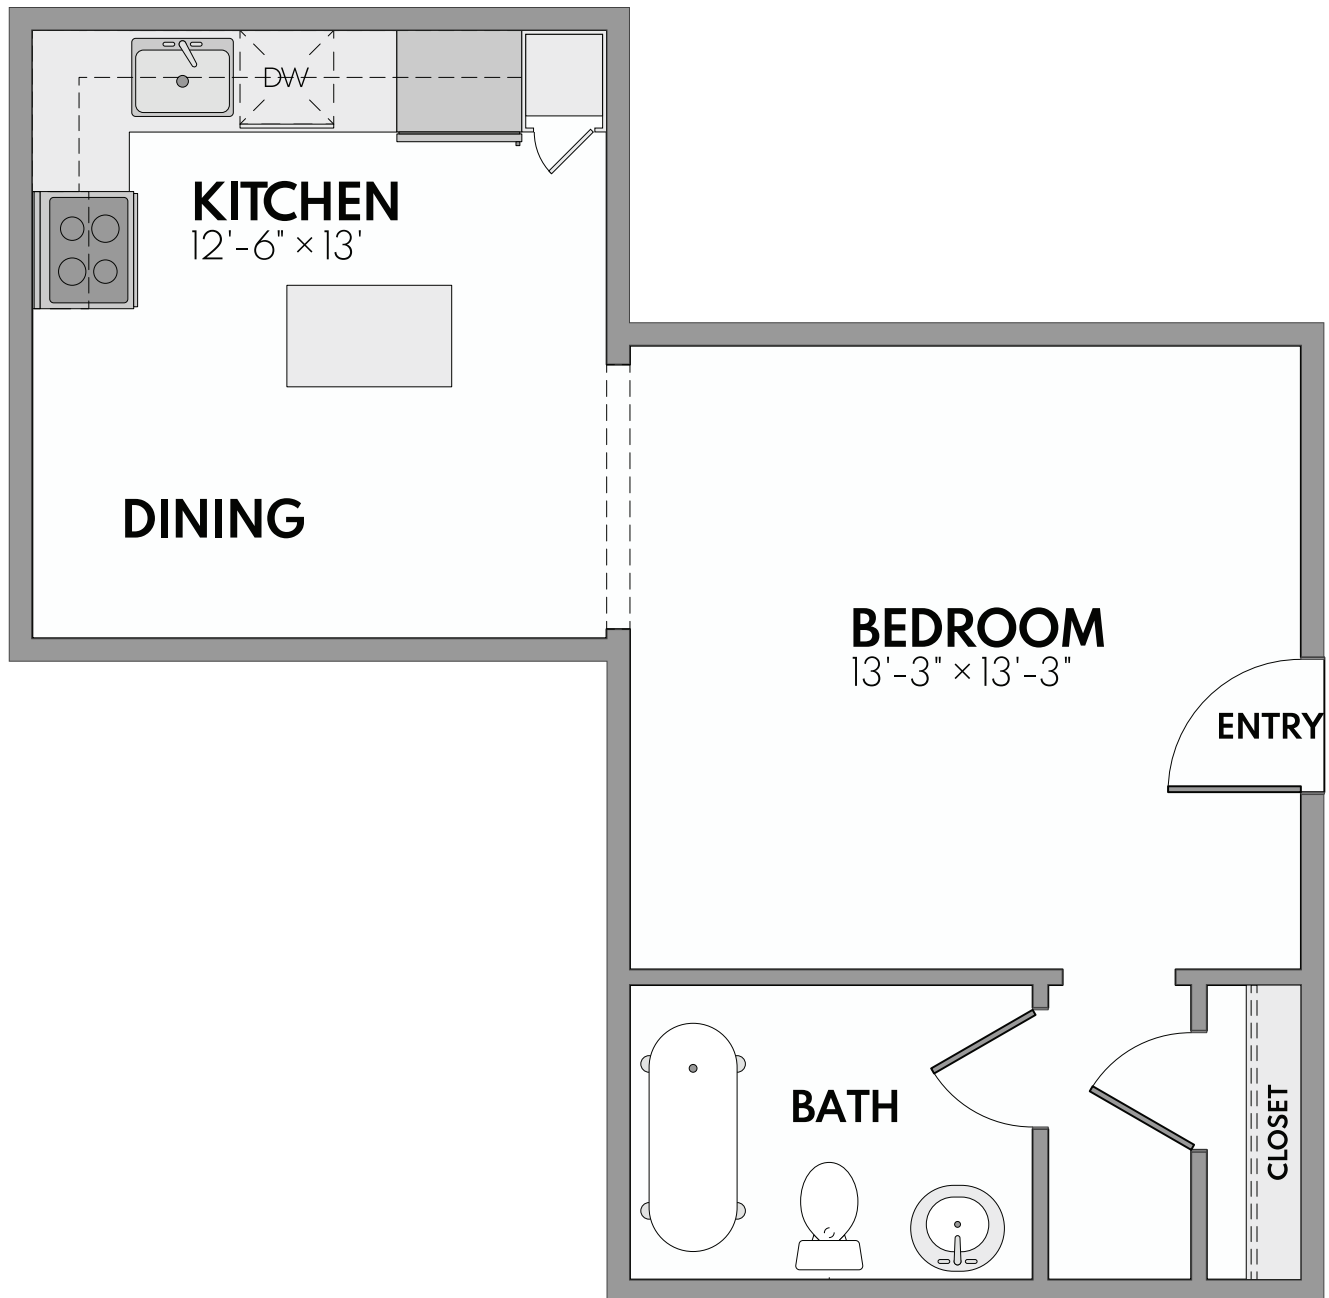

# PEAK MIDTOWN DETROIT

## The Wilby

Studio | 1 Bath | 450 Sq. Ft.\*

*\*Square footage calculations were based on basic plan dimensions and may vary from the actual square footage of specific as built apartments.*